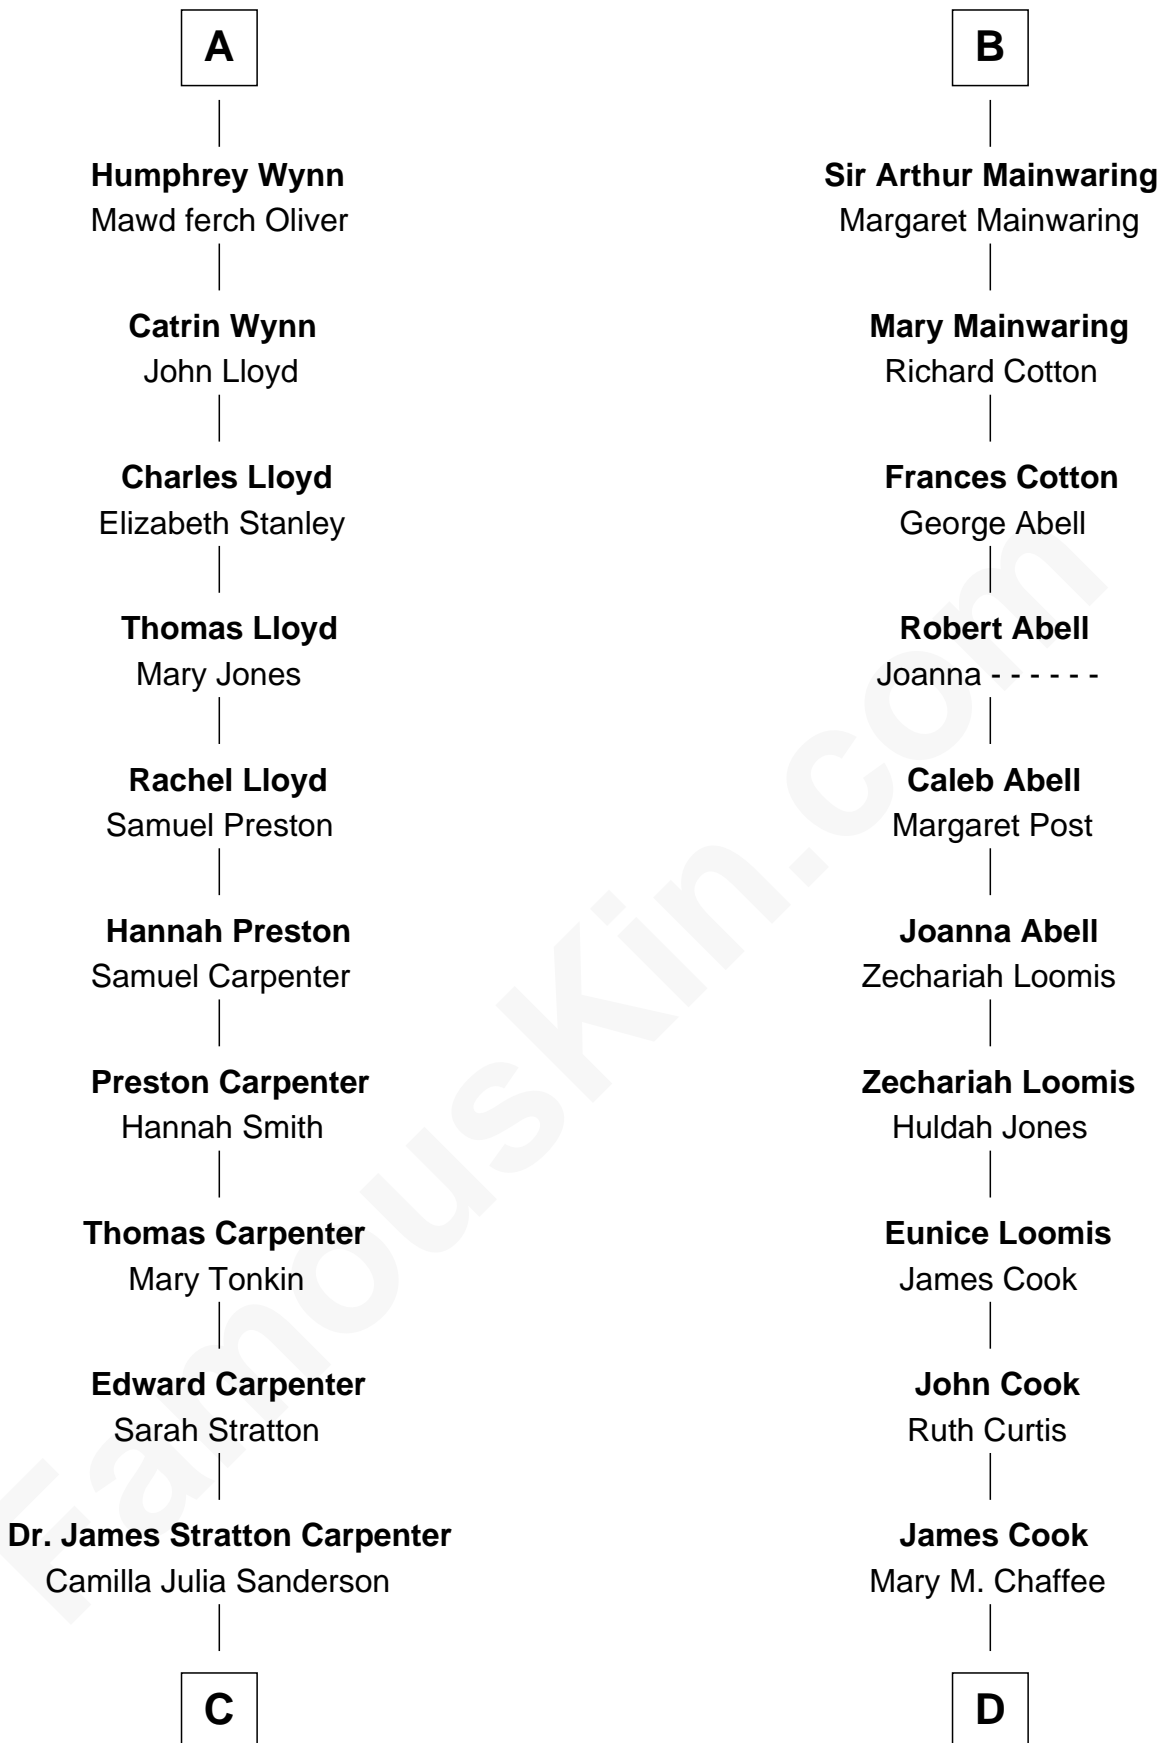

FamousKin.com Relationship Chart of

Mary Chapin Carpenter

Singer and Songwriter

21st cousin of

Amber Stevens West

TV and Movie Actress

Richard Fitzalan
Eleanor Plantagenet

C

Dr. John Thomas Carpenter

Eliza Adelaide Hill

Dr. James Stratton Carpenter

Lillian Louise Chapin

Chapin Carpenter

Ruth Smythe

Chapin Carpenter

Mary Bowie Robertson