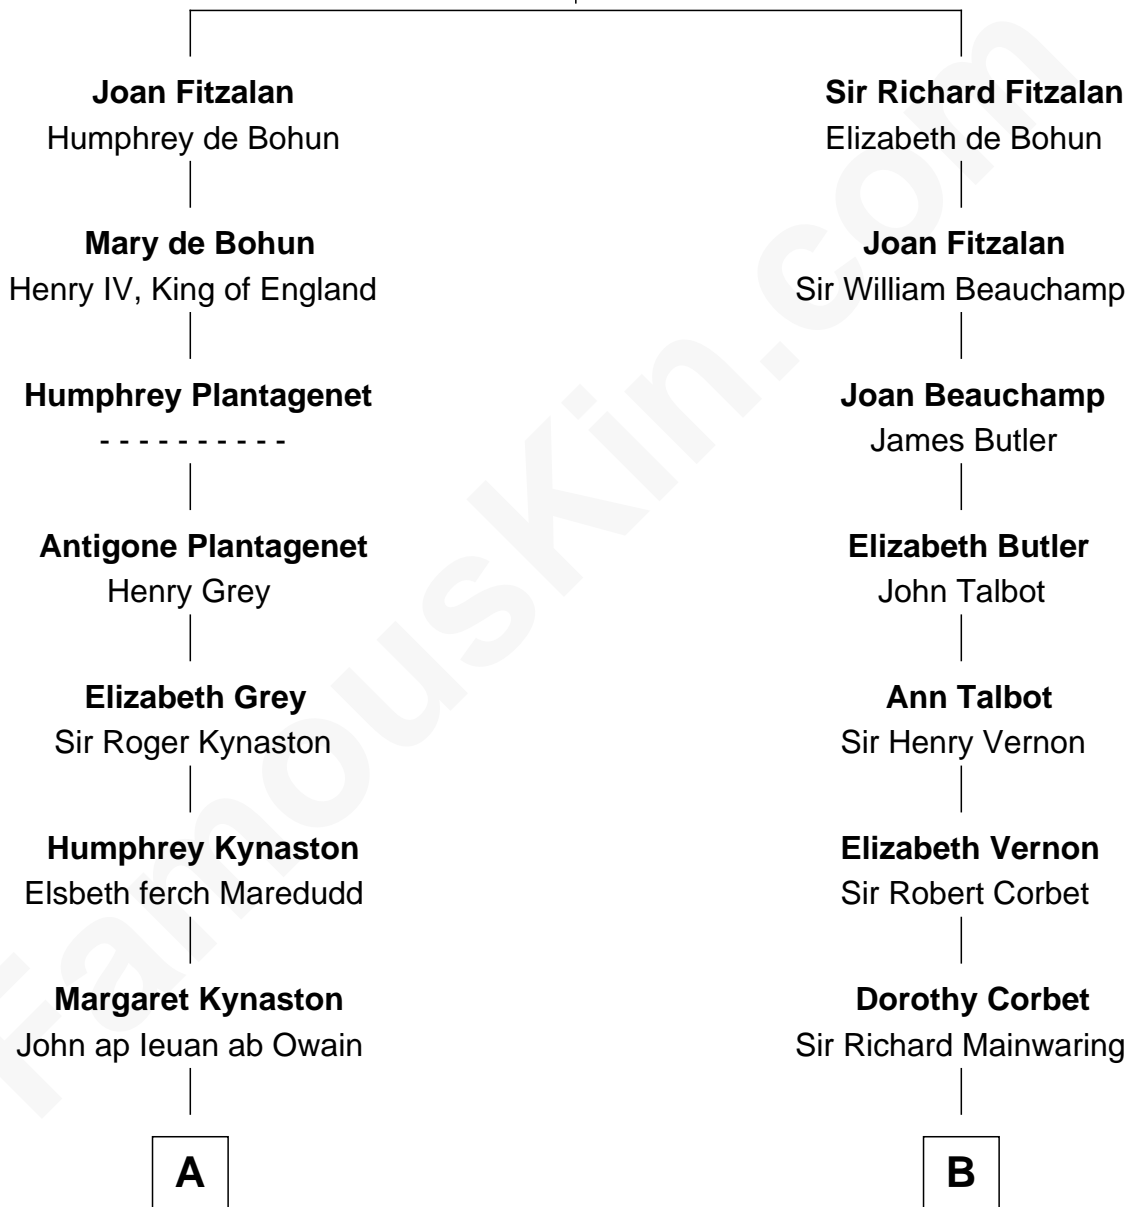

FamousKin.com Relationship Chart of

Mary Chapin Carpenter

Singer and Songwriter

21st cousin of

Amber Stevens West

TV and Movie Actress

Richard Fitzalan
Eleanor Plantagenet

C

Dr. John Thomas Carpenter

Eliza Adelaide Hill

Dr. James Stratton Carpenter

Lillian Louise Chapin

Chapin Carpenter

Ruth Smythe

Chapin Carpenter

Mary Bowie Robertson