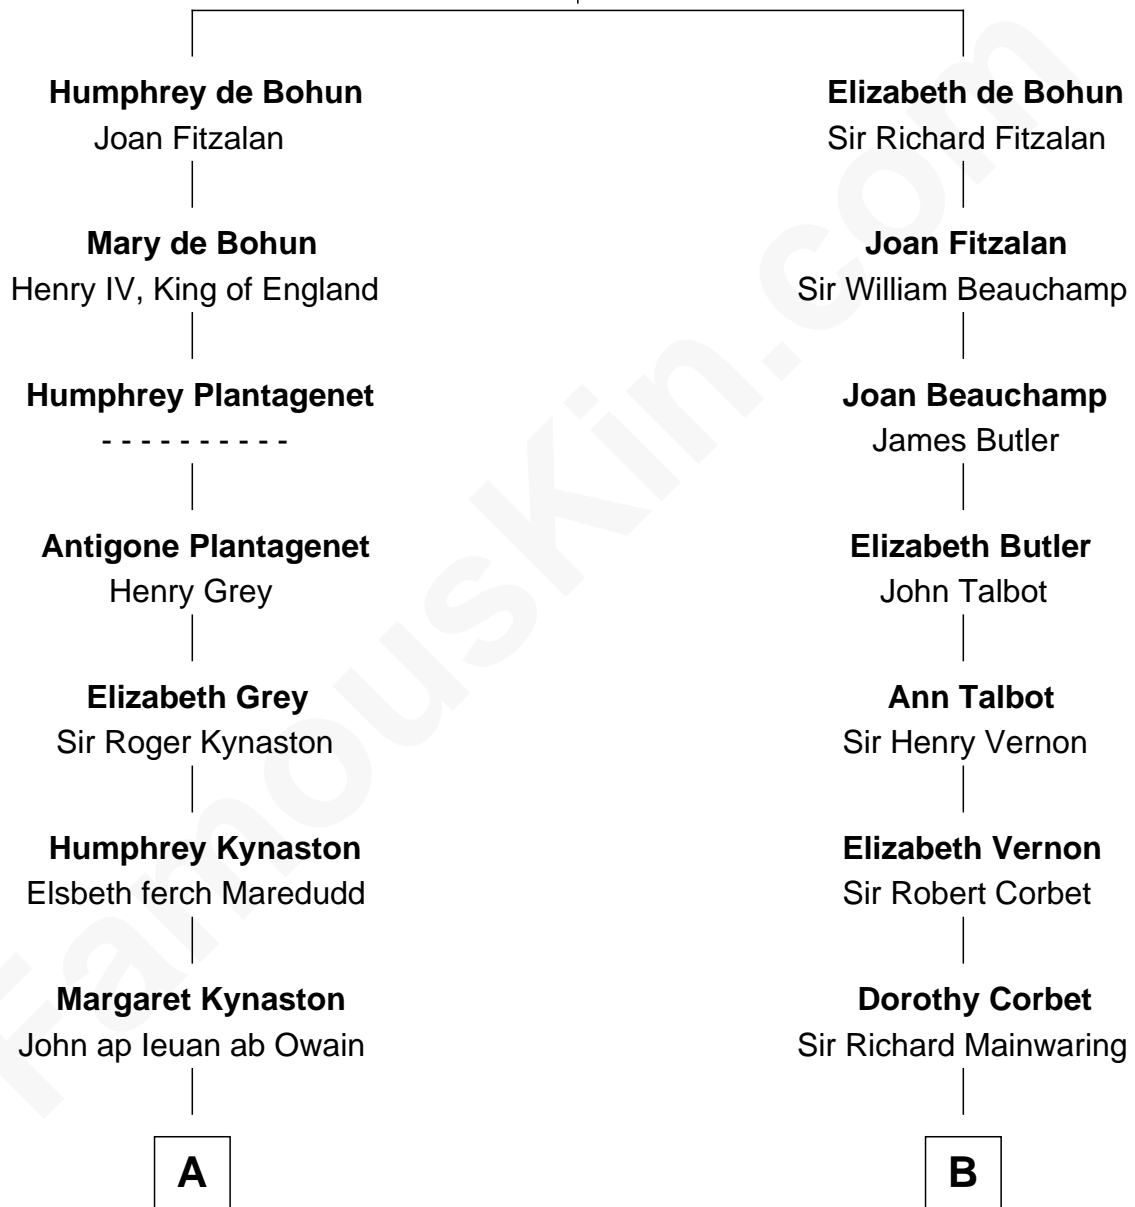

# FamousKin.com Relationship Chart of

**Mary Chapin Carpenter**

*Singer and Songwriter*

21st cousin of

**Amber Stevens West**

*TV and Movie Actress*

**Sir William de Bohun**  
Elizabeth de Badlesmere

**C**

**Dr. John Thomas Carpenter**

Eliza Adelaide Hill

**Dr. James Stratton Carpenter**

Lillian Louise Chapin

**Chapin Carpenter**

Ruth Smythe

**Chapin Carpenter**

Mary Bowie Robertson