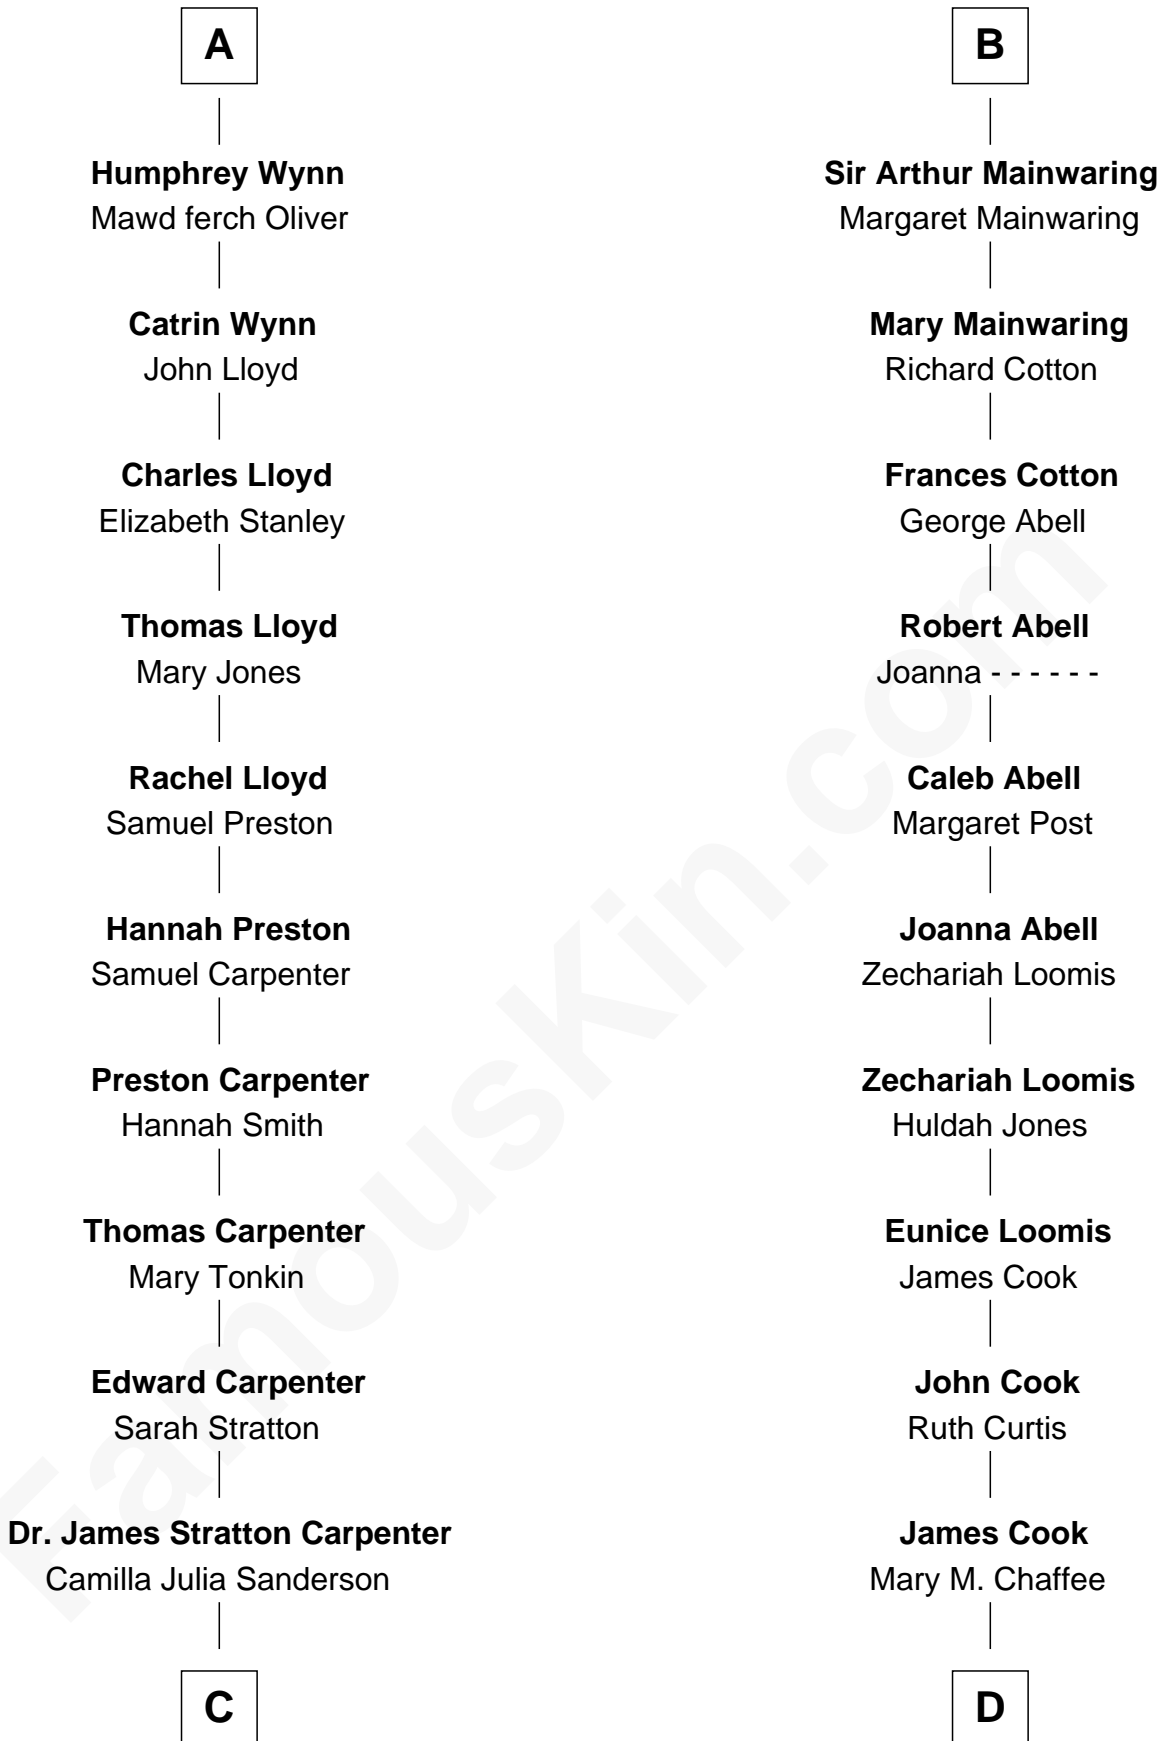

# FamousKin.com Relationship Chart of

**Mary Chapin Carpenter**

*Singer and Songwriter*

21st cousin of

**Amber Stevens West**

*TV and Movie Actress*

**Sir William de Bohun**  
Elizabeth de Badlesmere

**C**

**Dr. John Thomas Carpenter**

Eliza Adelaide Hill

**Dr. James Stratton Carpenter**

Lillian Louise Chapin

**Chapin Carpenter**

Ruth Smythe

**Chapin Carpenter**

Mary Bowie Robertson