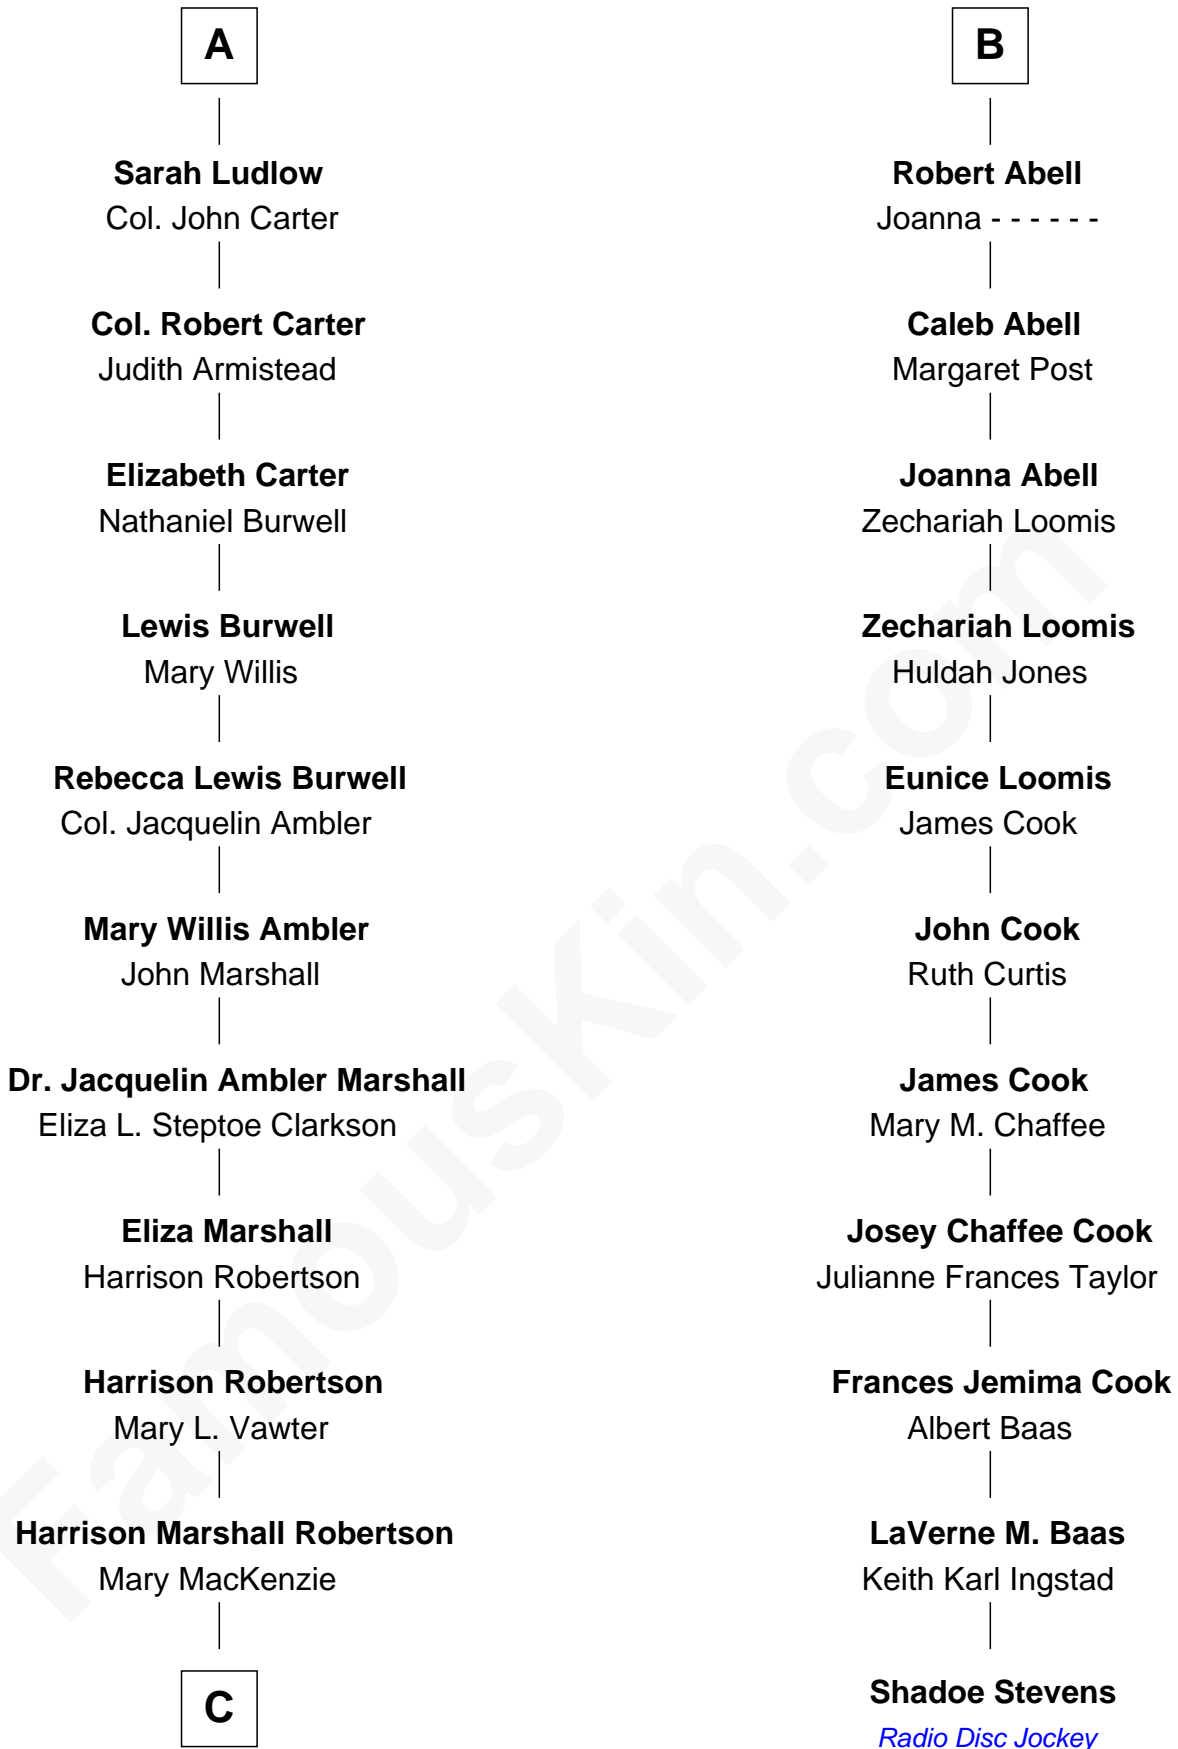

FamousKin.com
Relationship Chart of
Mary Chapin Carpenter
Singer and Songwriter

17th cousin 1 time removed of
Shadove Stevens
Radio Disc Jockey

C

—
Mary Bowie Robertson

Chapin Carpenter

—
Mary Chapin Carpenter

Singer and Songwriter

FamousKin.com