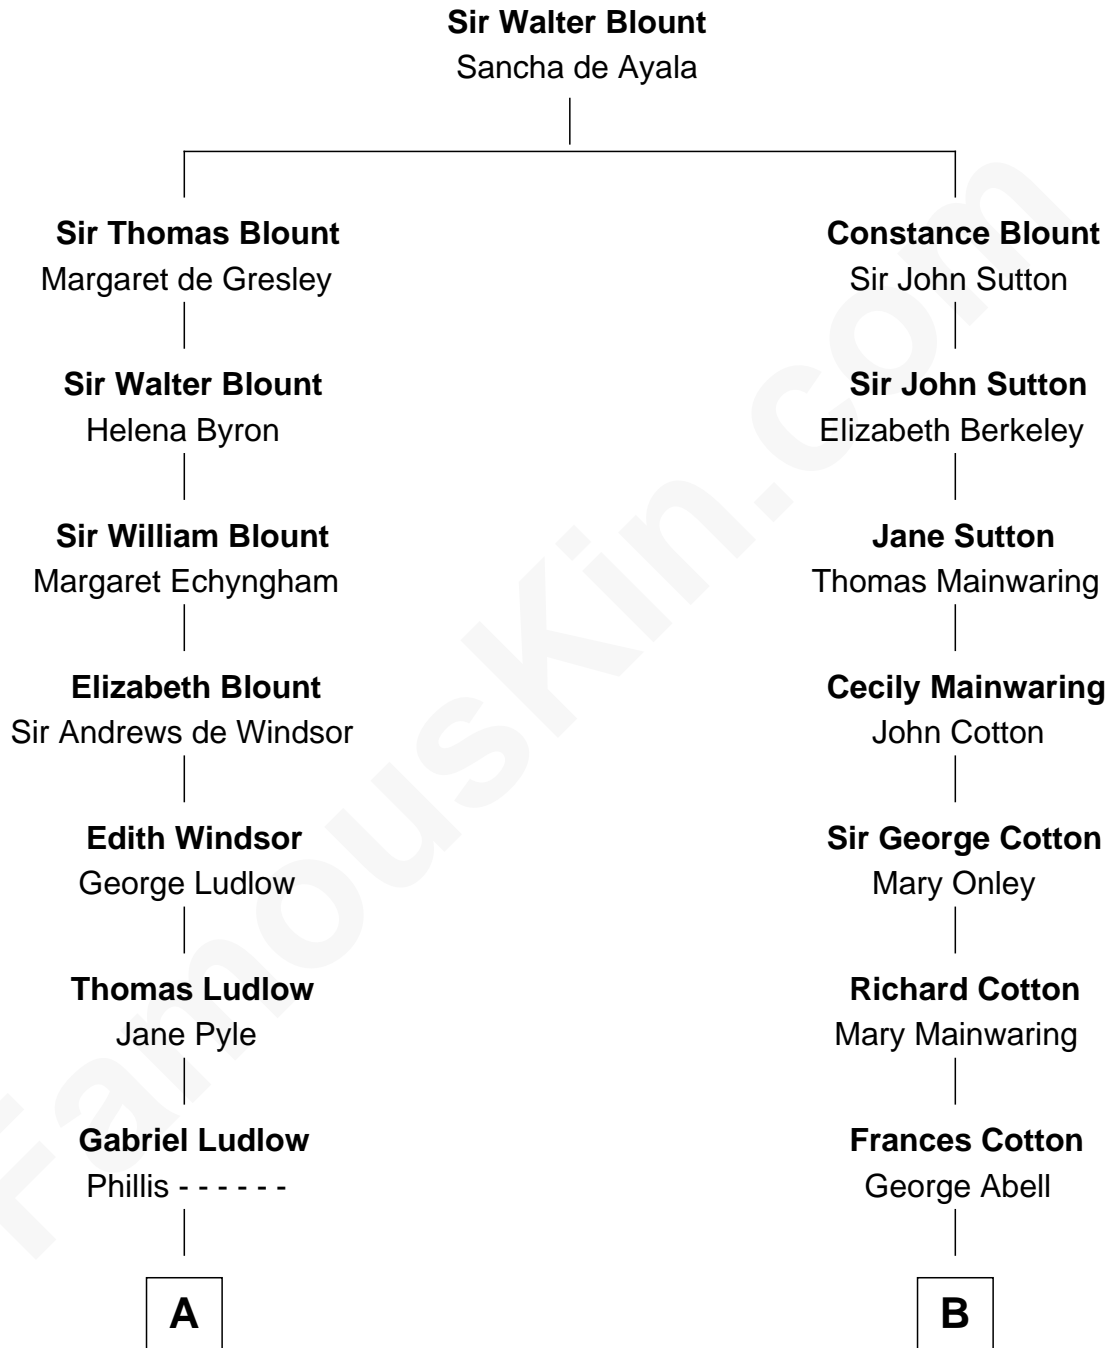

FamousKin.com
Relationship Chart of
Mary Chapin Carpenter
Singer and Songwriter

17th cousin 1 time removed of
Shadove Stevens
Radio Disc Jockey

C

—
Mary Bowie Robertson

Chapin Carpenter

—
Mary Chapin Carpenter

Singer and Songwriter

FamousKin.com