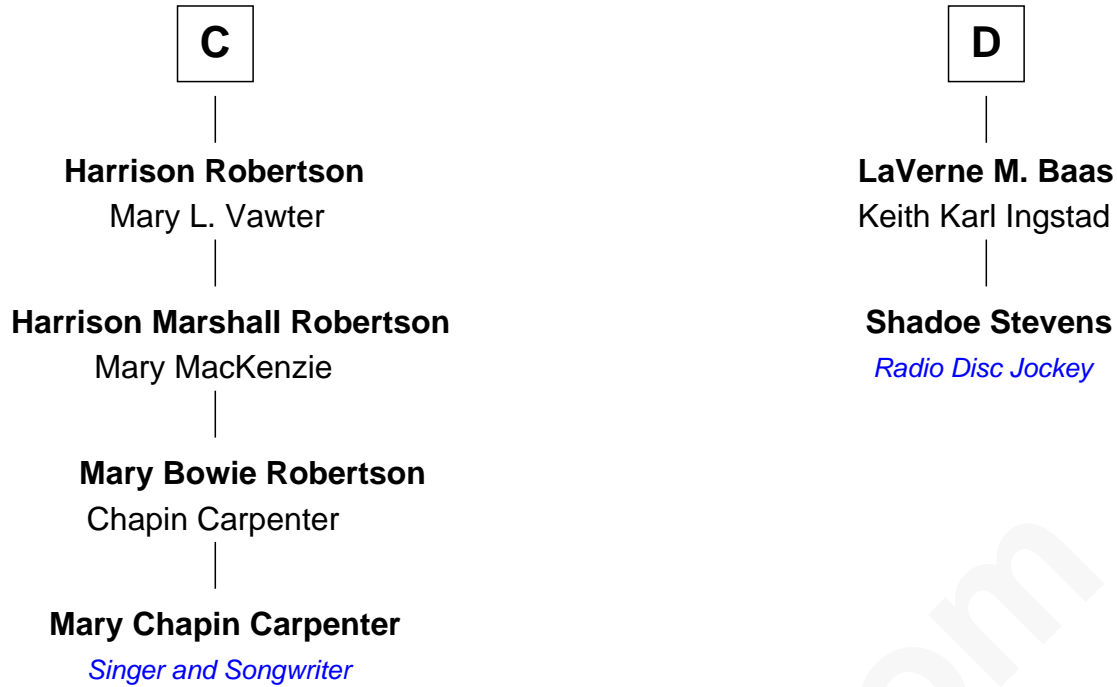

FamousKin.com
Relationship Chart of
Mary Chapin Carpenter
Singer and Songwriter

18th cousin 2 times removed of

Shadove Stevens
Radio Disc Jockey

Sir Philip le Despencer
 Elizabeth - - - - -

Sir Philip le Despencer
 Elizabeth de Tibetot

A

Alice le Despenser
 Sir John Sutton

Sir John Sutton
 Constance Blount

Sir John Sutton
 Elizabeth Berkeley

Jane Sutton
 Thomas Mainwaring

Cecily Mainwaring
 John Cotton

Sir George Cotton
 Mary Onley

Richard Cotton
 Mary Mainwaring

B

Shadoe Stevens photo by [Alan Light](#) (CC BY 2.0)