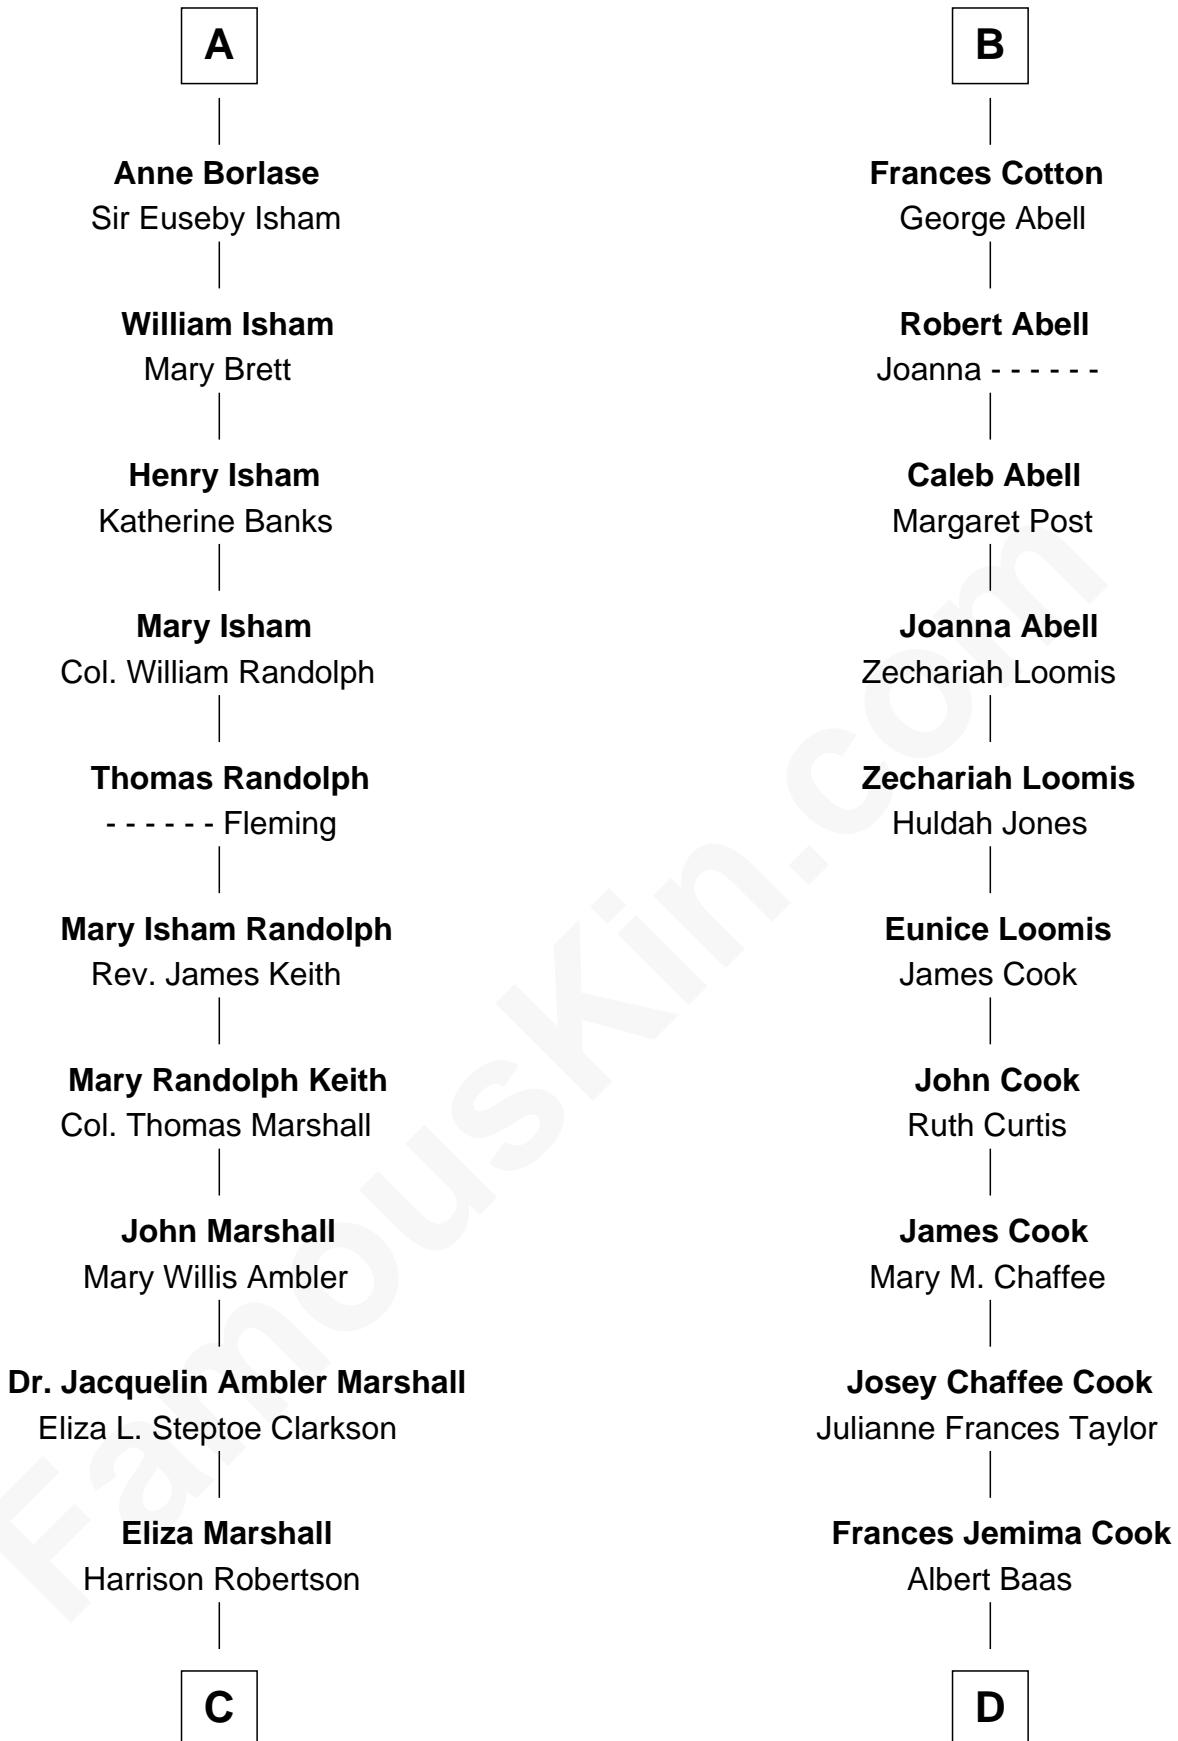

FamousKin.com
Relationship Chart of
Mary Chapin Carpenter
Singer and Songwriter

18th cousin 2 times removed of

Shadove Stevens
Radio Disc Jockey

Sir Philip le Despencer
 Elizabeth - - - - -

Sir Philip le Despencer
 Elizabeth de Tibetot

Margery Despencer
 Sir Roger Wentworth

Margaret Wentworth
 Sir William Hopton

Margaret Hopton
 Sir Philip Booth

Audrey Booth
 Sir William de Lytton

Sir Robert Lytton
 Frances Cavalery

Anne Lytton
 Sir John Borlase

A

Alice le Despenser
 Sir John Sutton

Sir John Sutton
 Constance Blount

Sir John Sutton
 Elizabeth Berkeley

Jane Sutton
 Thomas Mainwaring

Cecily Mainwaring
 John Cotton

Sir George Cotton
 Mary Onley

Richard Cotton
 Mary Mainwaring

B

Shadoe Stevens photo by [Alan Light](#) (CC BY 2.0)