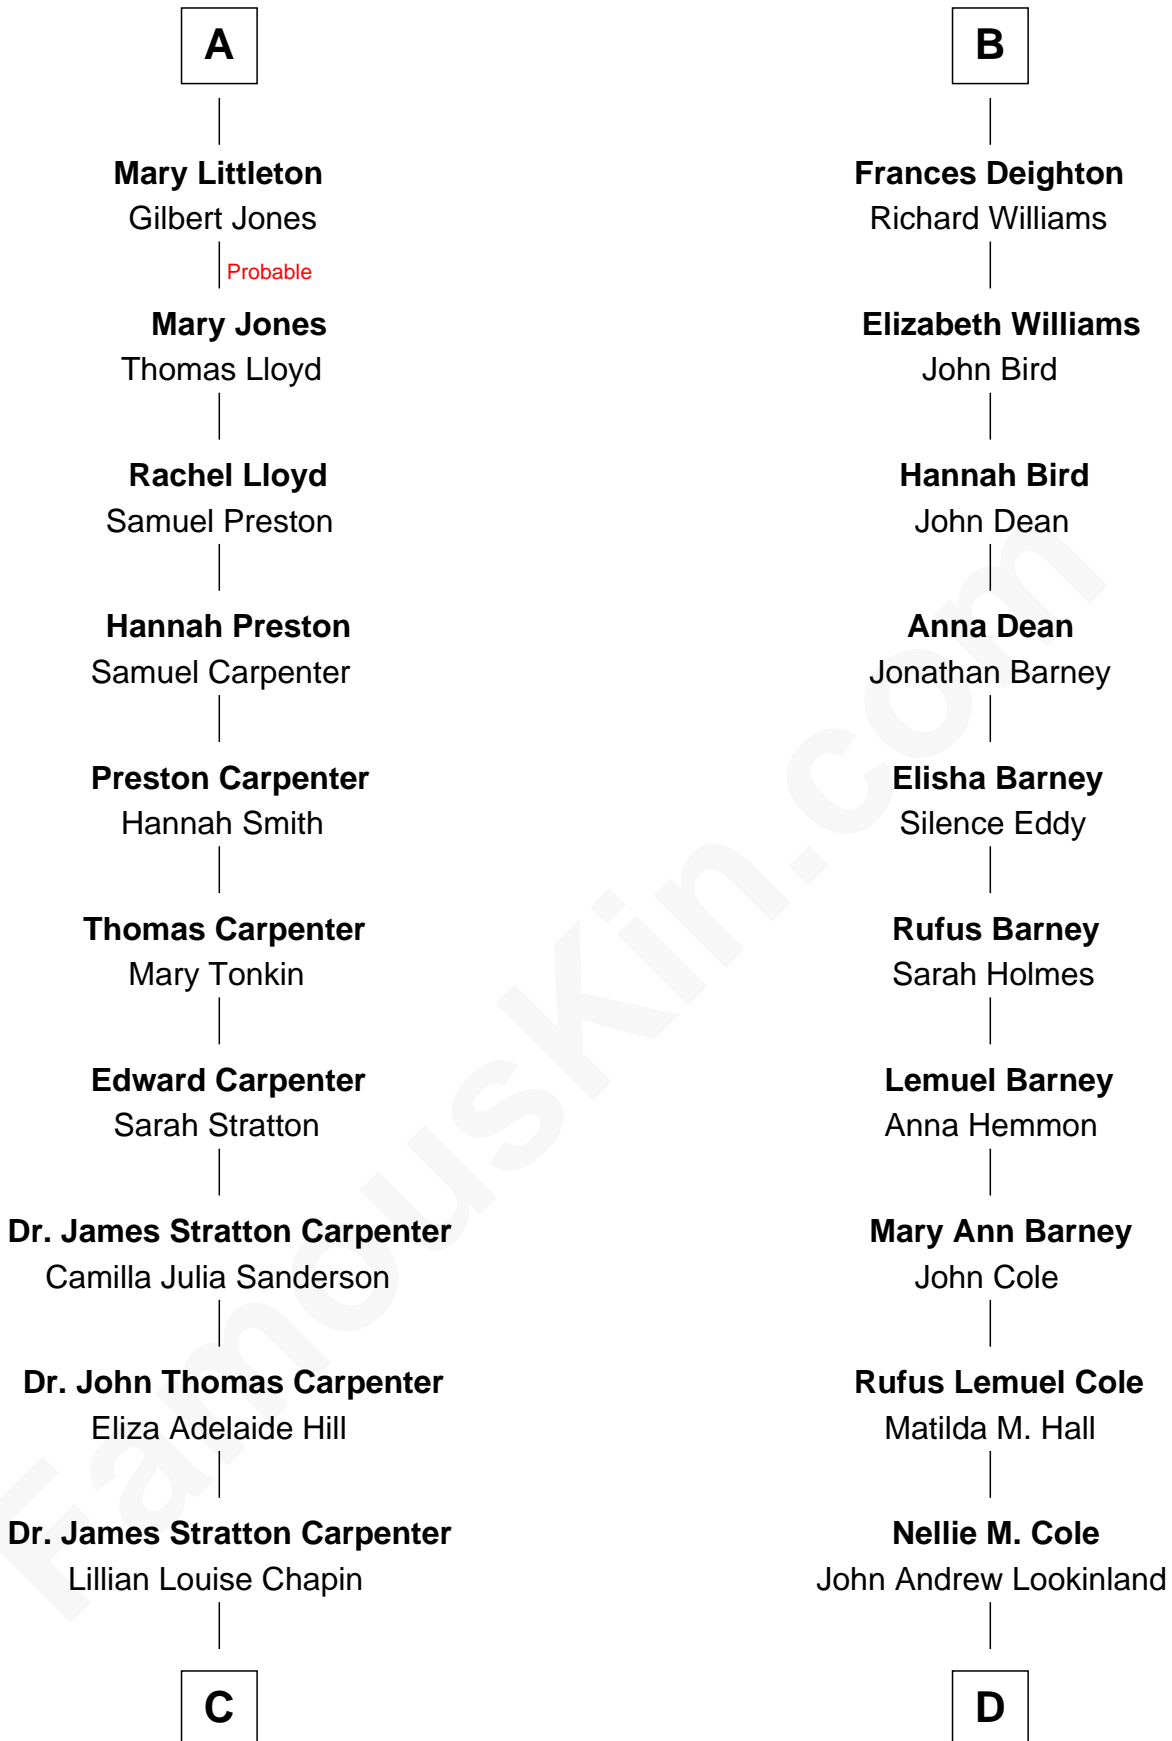

# FamousKin.com Relationship Chart of

**Mary Chapin Carpenter**

*Singer and Songwriter*

19th cousin of

**Michael Lookinland**

*TV Actor*

**Sir Edmund Ferrers**

Ellen Roche

**Katherine Trentham**

Thomas Hackluyt

**Mary Hackluyt**

Edmund Walter

**Mary Walter**

Sir Edward Littleton

**A**

**Margaret Ferrers**

Elizabeth Berkeley

**Elizabeth Lygon**

Edward Bassett

**Jane Bassett**

John Deighton

**B**

**C**

**Chapin Carpenter**

Ruth Smythe

**Chapin Carpenter**

Mary Bowie Robertson

**Mary Chapin Carpenter**

*Singer and Songwriter*

**D**

**Orrin Paul Lookinland**

Madeline Tait