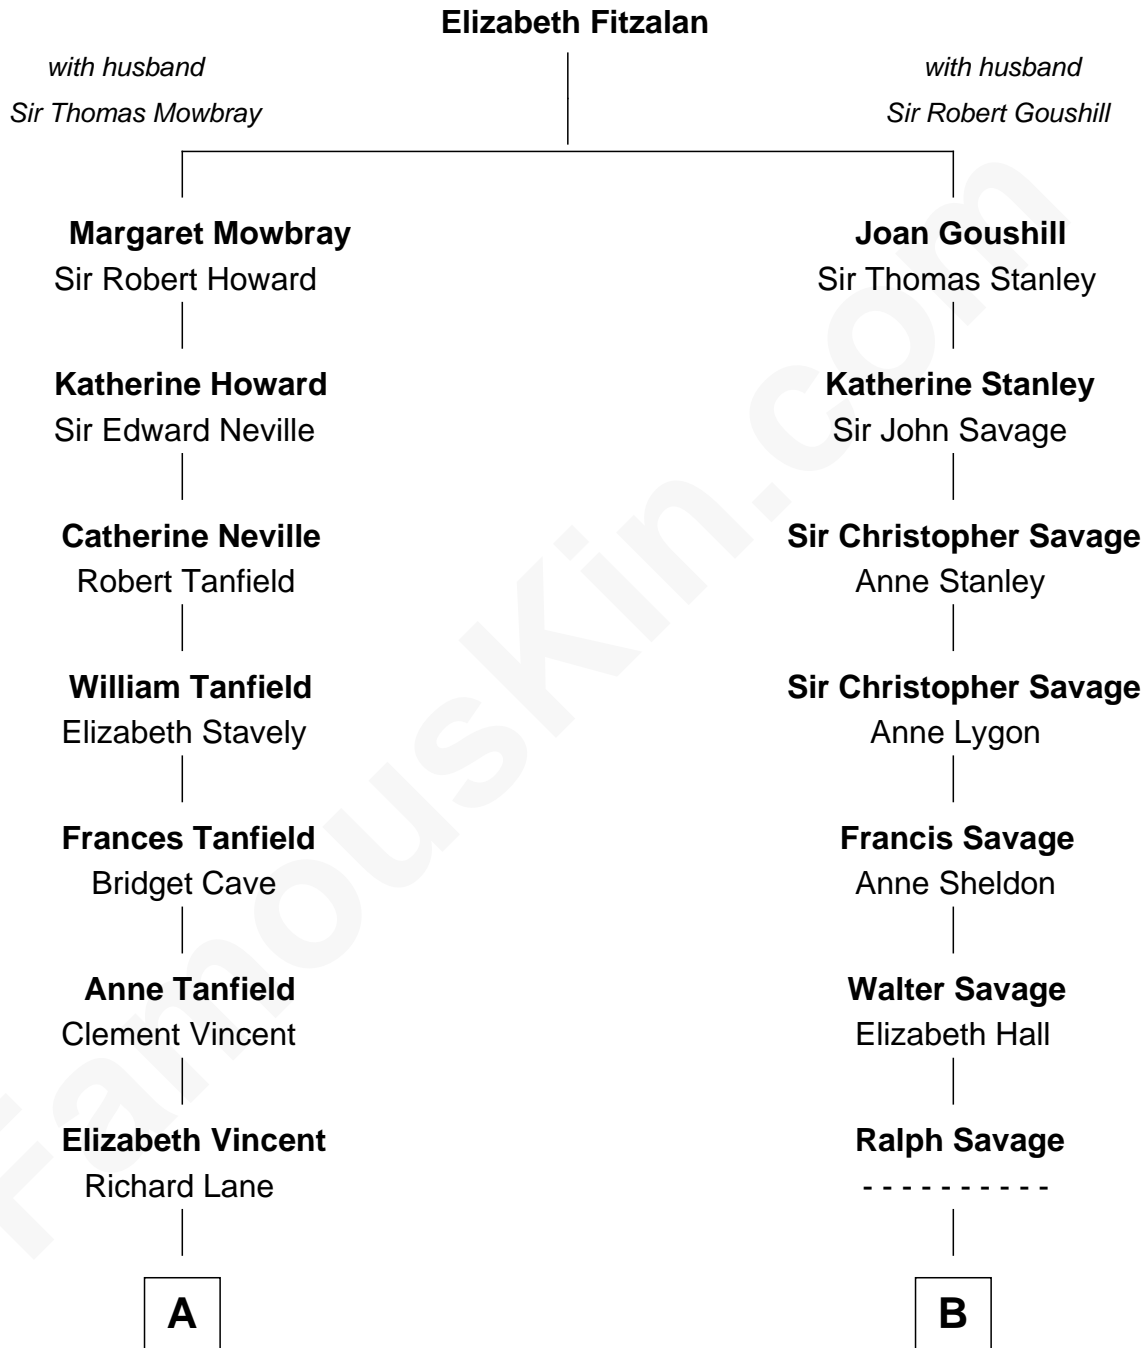

**FamousKin.com**  
**Relationship Chart of**  
**Mary Chapin Carpenter**  
*Singer and Songwriter*

18th cousin 1 time removed of

**Parker Stevenson**  
*TV and Movie Actor*

FamousKin.com