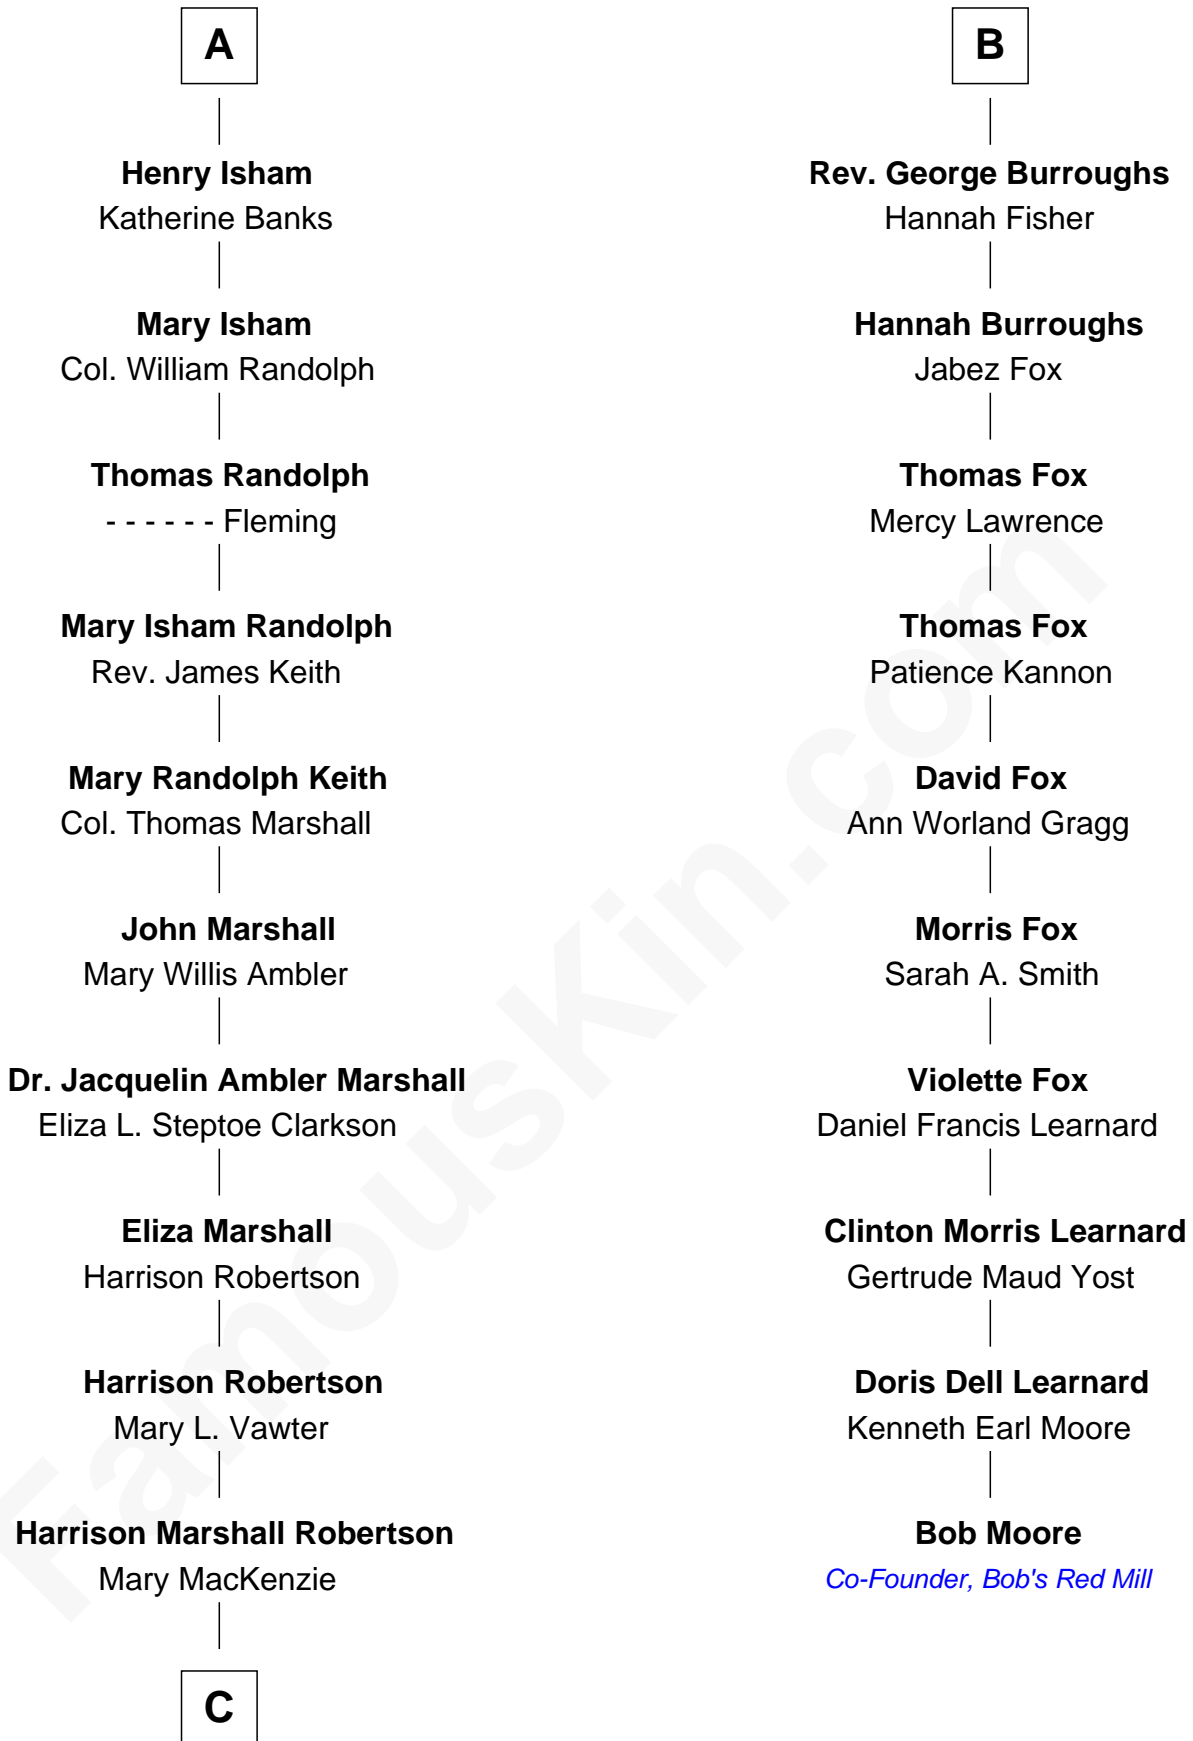

FamousKin.com
Relationship Chart of
Mary Chapin Carpenter
Singer and Songwriter

16th cousin 2 times removed of

Bob Moore
Co-Founder, Bob's Red Mill

C

Mary Bowie Robertson

Chapin Carpenter

Mary Chapin Carpenter

Singer and Songwriter

FamousKin.com