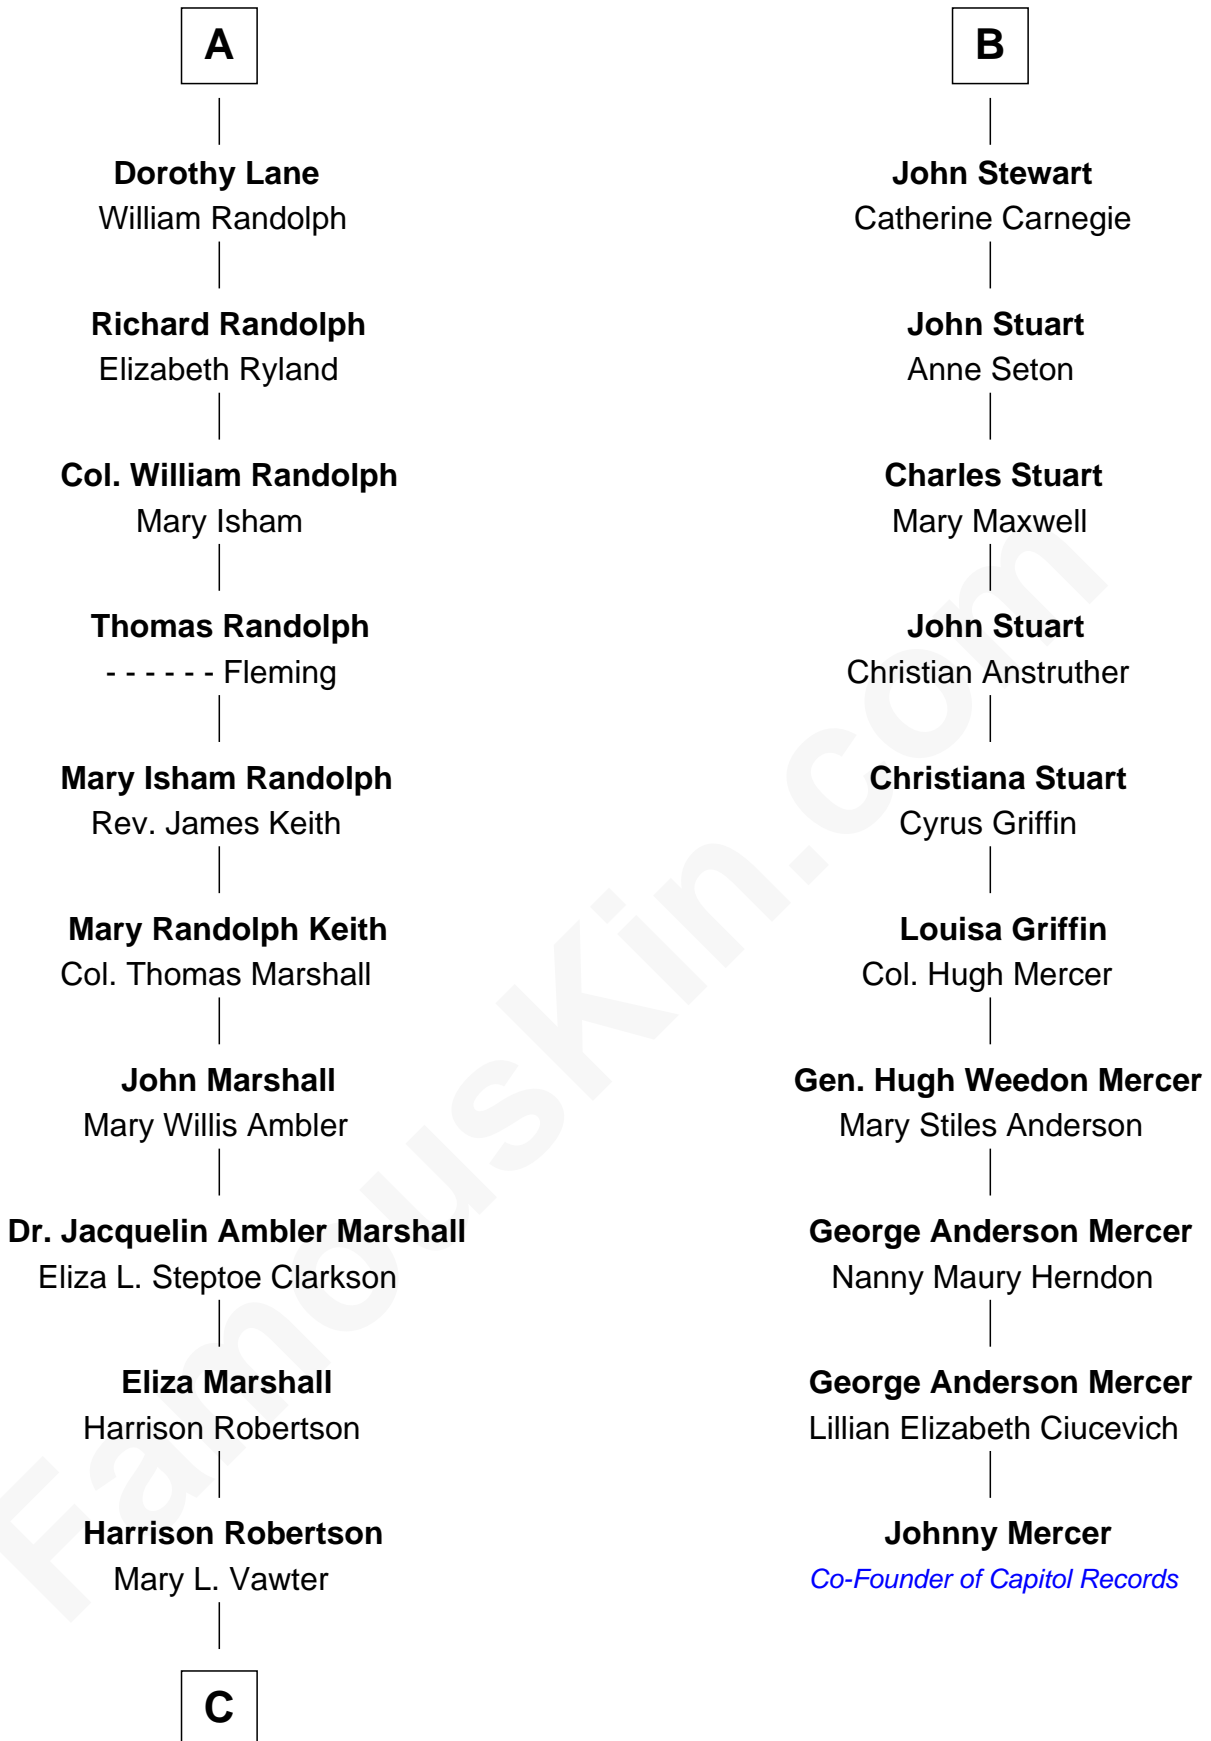

FamousKin.com
Relationship Chart of
Mary Chapin Carpenter
Singer and Songwriter

16th cousin 3 times removed of

Johnny Mercer

Songwriter and Co-Founder of Capitol Records

John of Gaunt
 Katherine Roet

C

—
Harrison Marshall Robertson

Mary MacKenzie

—
Mary Bowie Robertson

Chapin Carpenter

—
Mary Chapin Carpenter

Singer and Songwriter

FamousKin.com