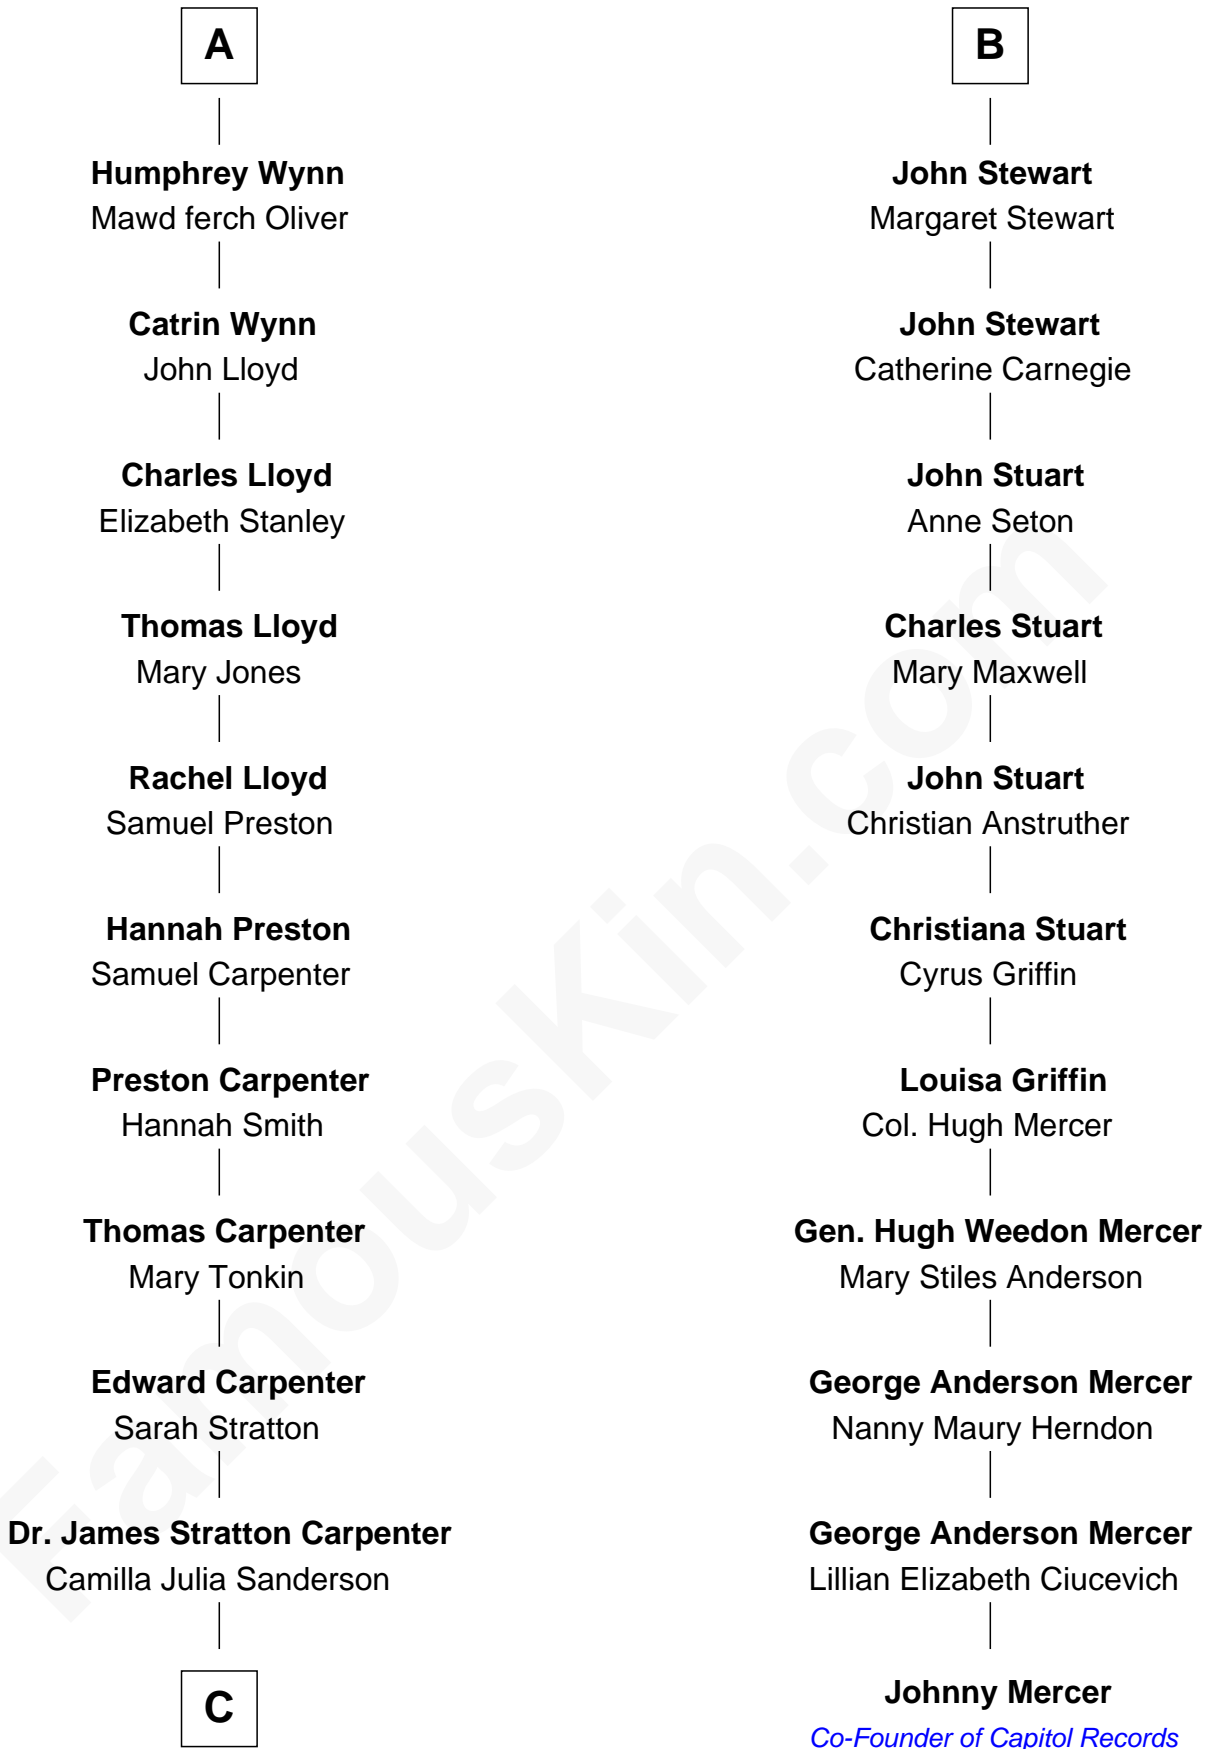

FamousKin.com
Relationship Chart of
Mary Chapin Carpenter
Singer and Songwriter

17th cousin 4 times removed of

Johnny Mercer
Songwriter and Co-Founder of Capitol Records

C

—
Dr. John Thomas Carpenter

Eliza Adelaide Hill

—
Dr. James Stratton Carpenter

Lillian Louise Chapin

—
Chapin Carpenter

Ruth Smythe

—
Chapin Carpenter

Mary Bowie Robertson

—
Mary Chapin Carpenter

Singer and Songwriter