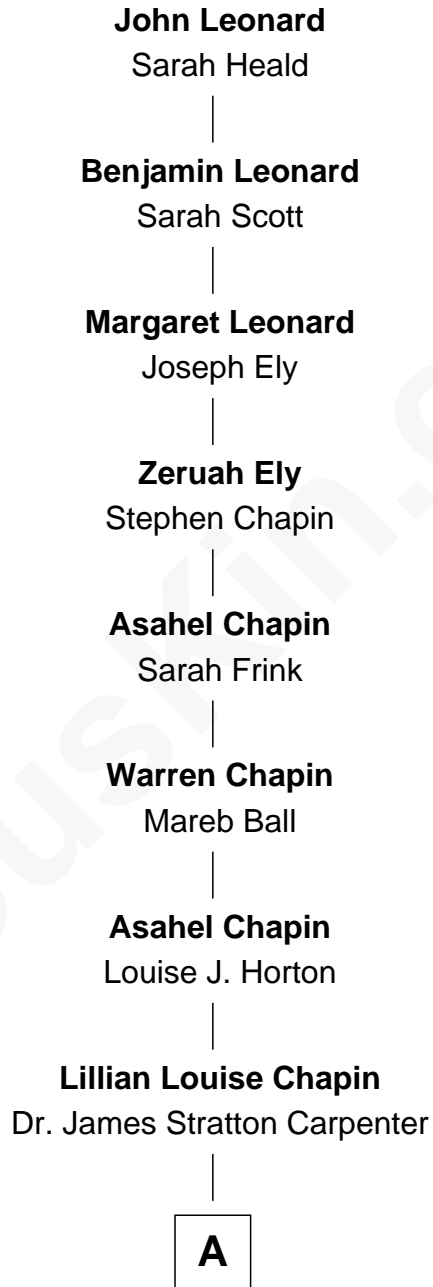

FamousKin.com Relationship Chart of

Mary Chapin Carpenter

Singer and Songwriter

8th Great-granddaughter of

John Leonard

(c1618 - 1676) Great Migration Immigrant 1638

A

—
Chapin Carpenter

Ruth Smythe

—
Chapin Carpenter

Mary Bowie Robertson

—
Mary Chapin Carpenter

Singer and Songwriter

FamousKin.com