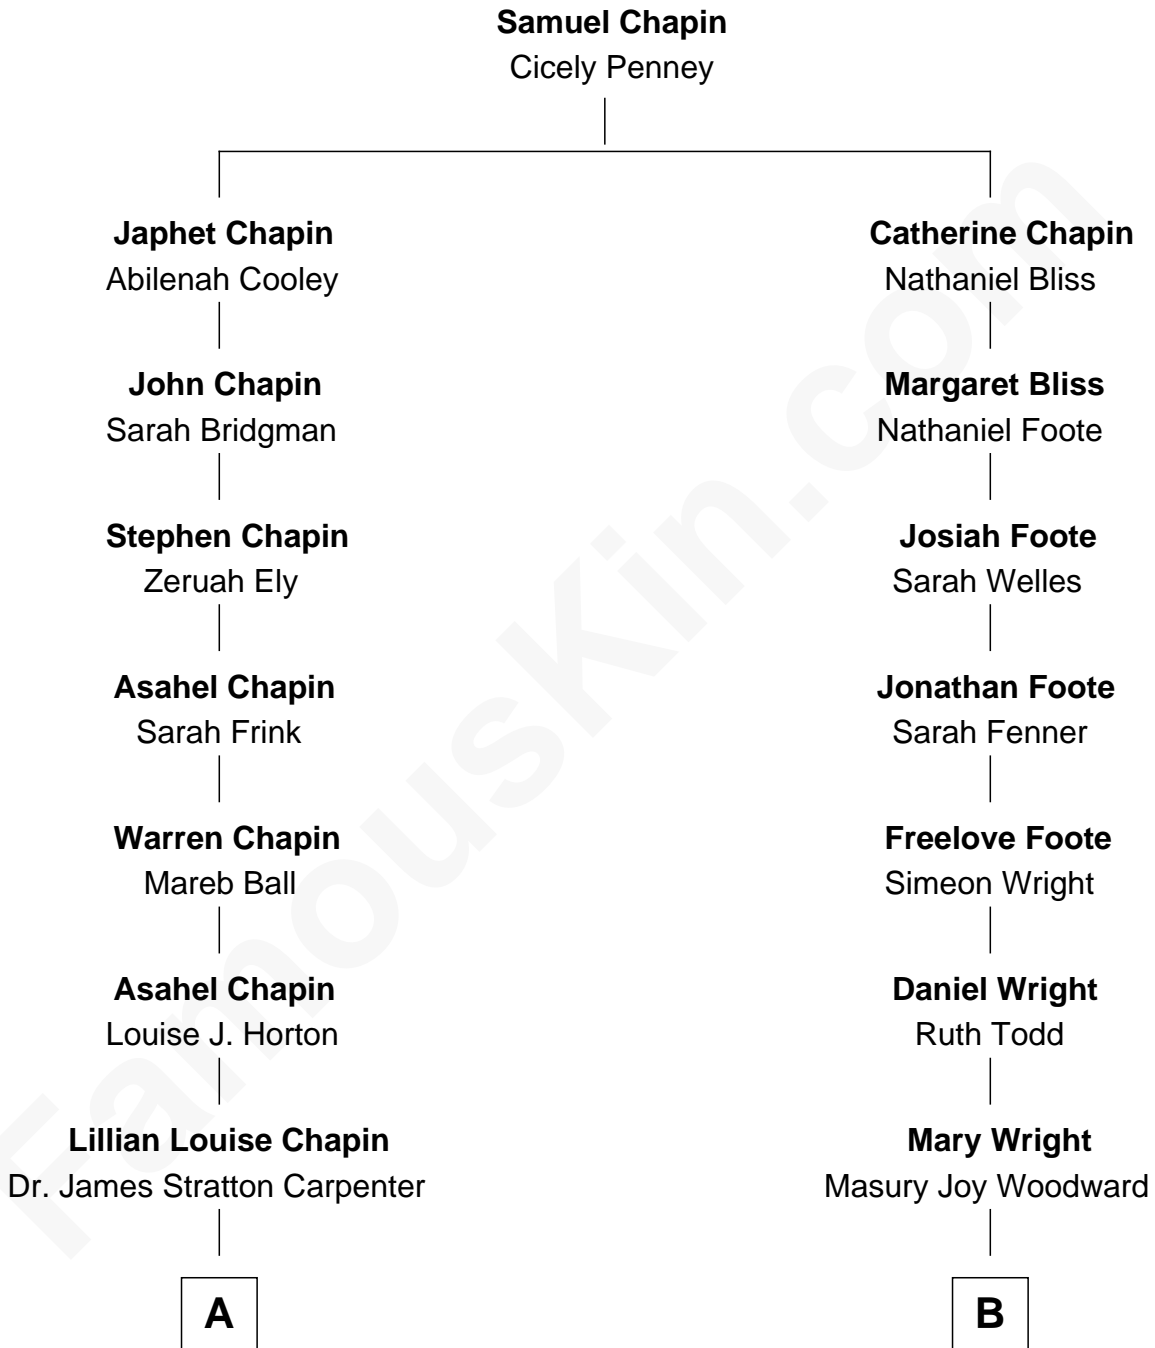

**FamousKin.com**  
**Relationship Chart of**  
**Mary Chapin Carpenter**  
*Singer and Songwriter*

**9th cousin 1 time removed of**  
**Hugh Hefner**  
*Founder of Playboy Magazine*

**A**

**Chapin Carpenter**

**Lois Nina Householder**

James Marston Hefner

**Glenn Lucius Hefner**

Grace Caroline Swanson

**Hugh Hefner**

*Founder of Playboy Magazine*