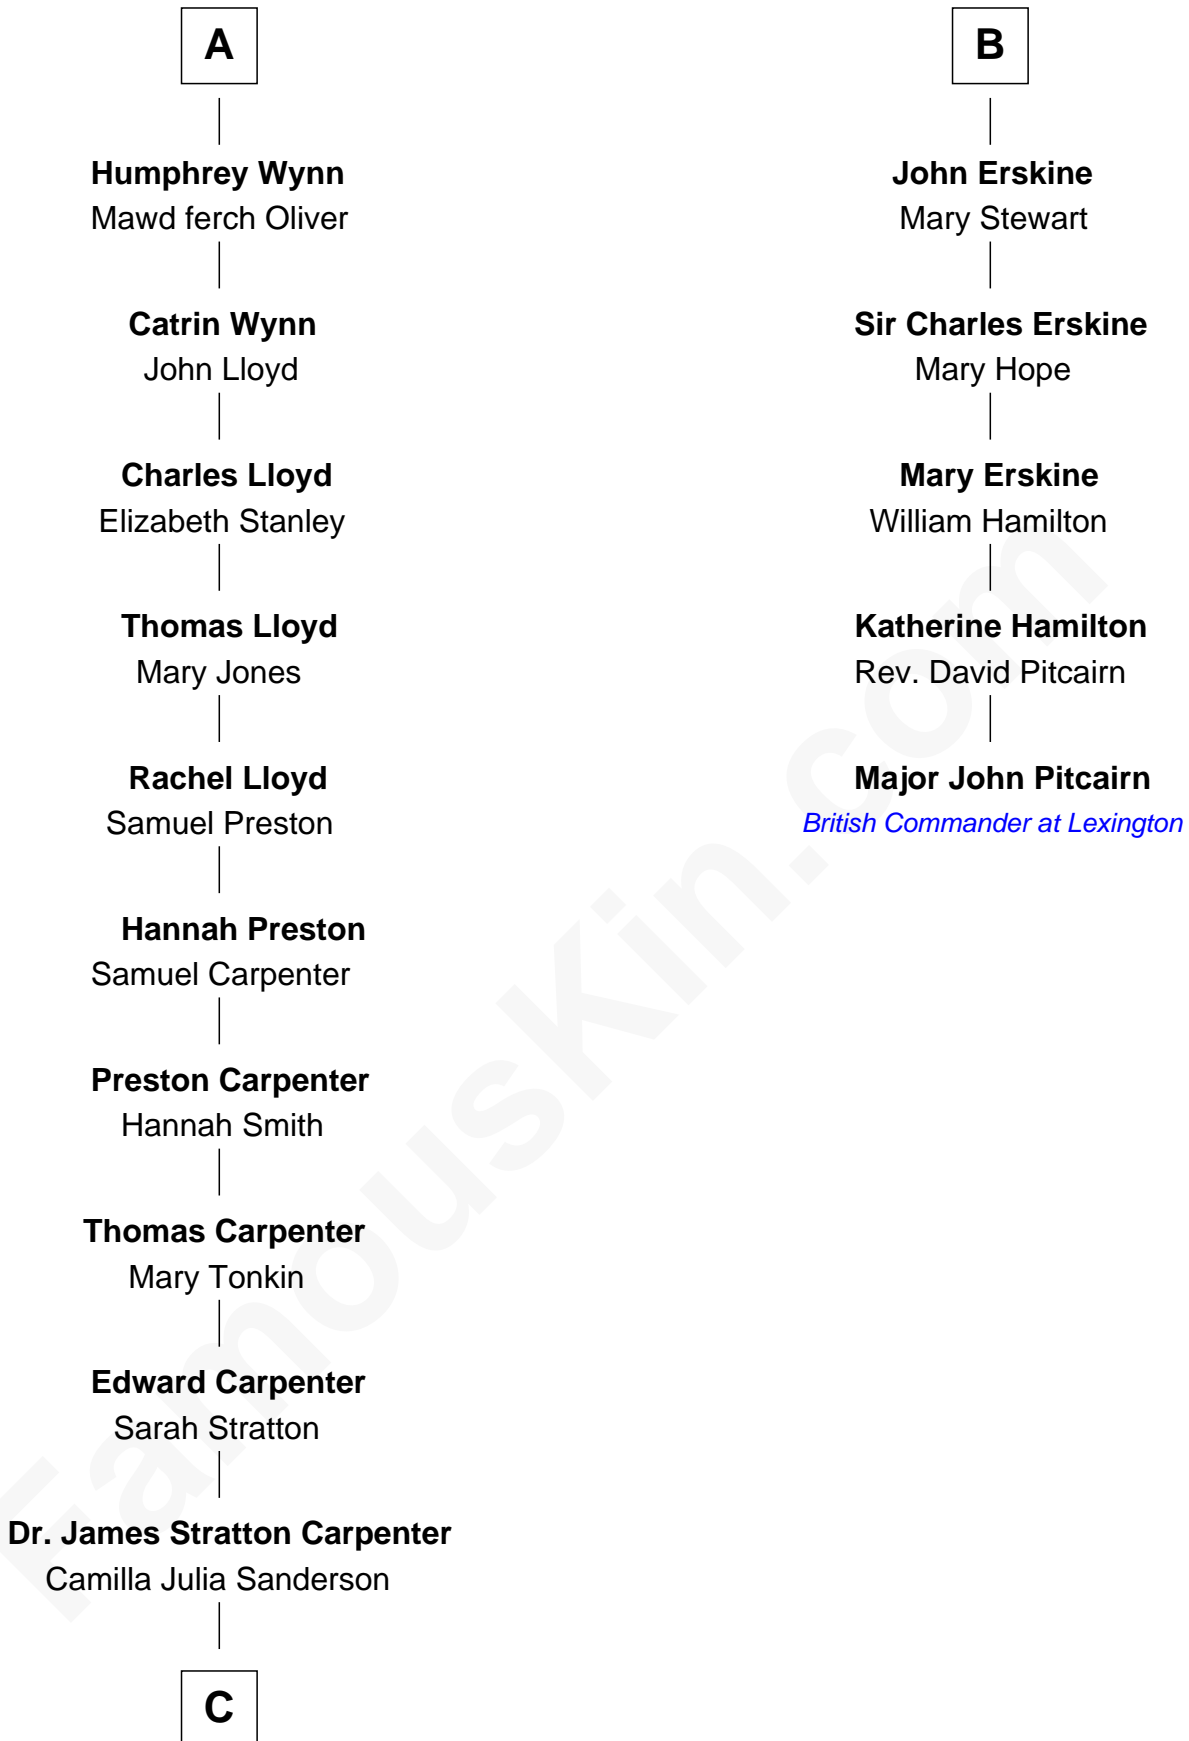

FamousKin.com
Relationship Chart of
Mary Chapin Carpenter
Singer and Songwriter

11th cousin 10 times removed of

Major John Pitcairn
British Commander at Battle of Lexington

C

—
Dr. John Thomas Carpenter

Eliza Adelaide Hill