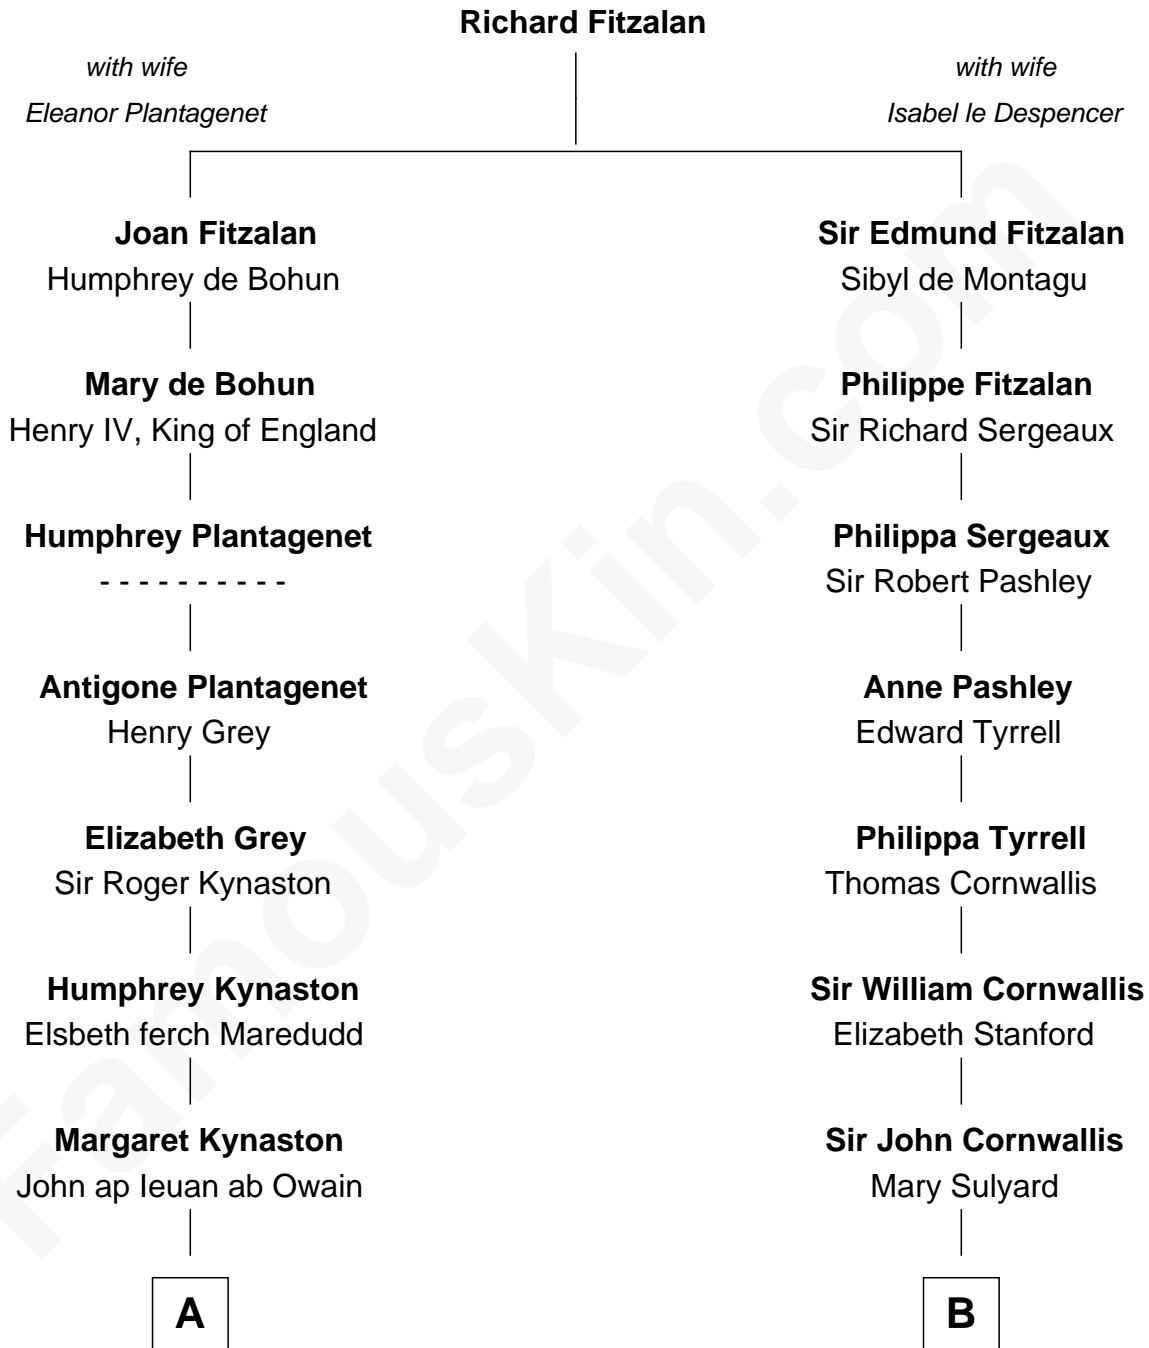

FamousKin.com
Relationship Chart of
Mary Chapin Carpenter
Singer and Songwriter

20th cousin 1 time removed of

Marilyn Monroe
Actress, Model, and Singer

C

Dr. John Thomas Carpenter

Eliza Adelaide Hill

Dr. James Stratton Carpenter

Elizabeth Cutting Easton

William Congdon Tennant

Elizabeth Easton Tennant

Frederick Almy Gifford

Charles Stanley Gifford

Gladys Pearl Monroe

Marilyn Monroe

Actress, Model, and Singer