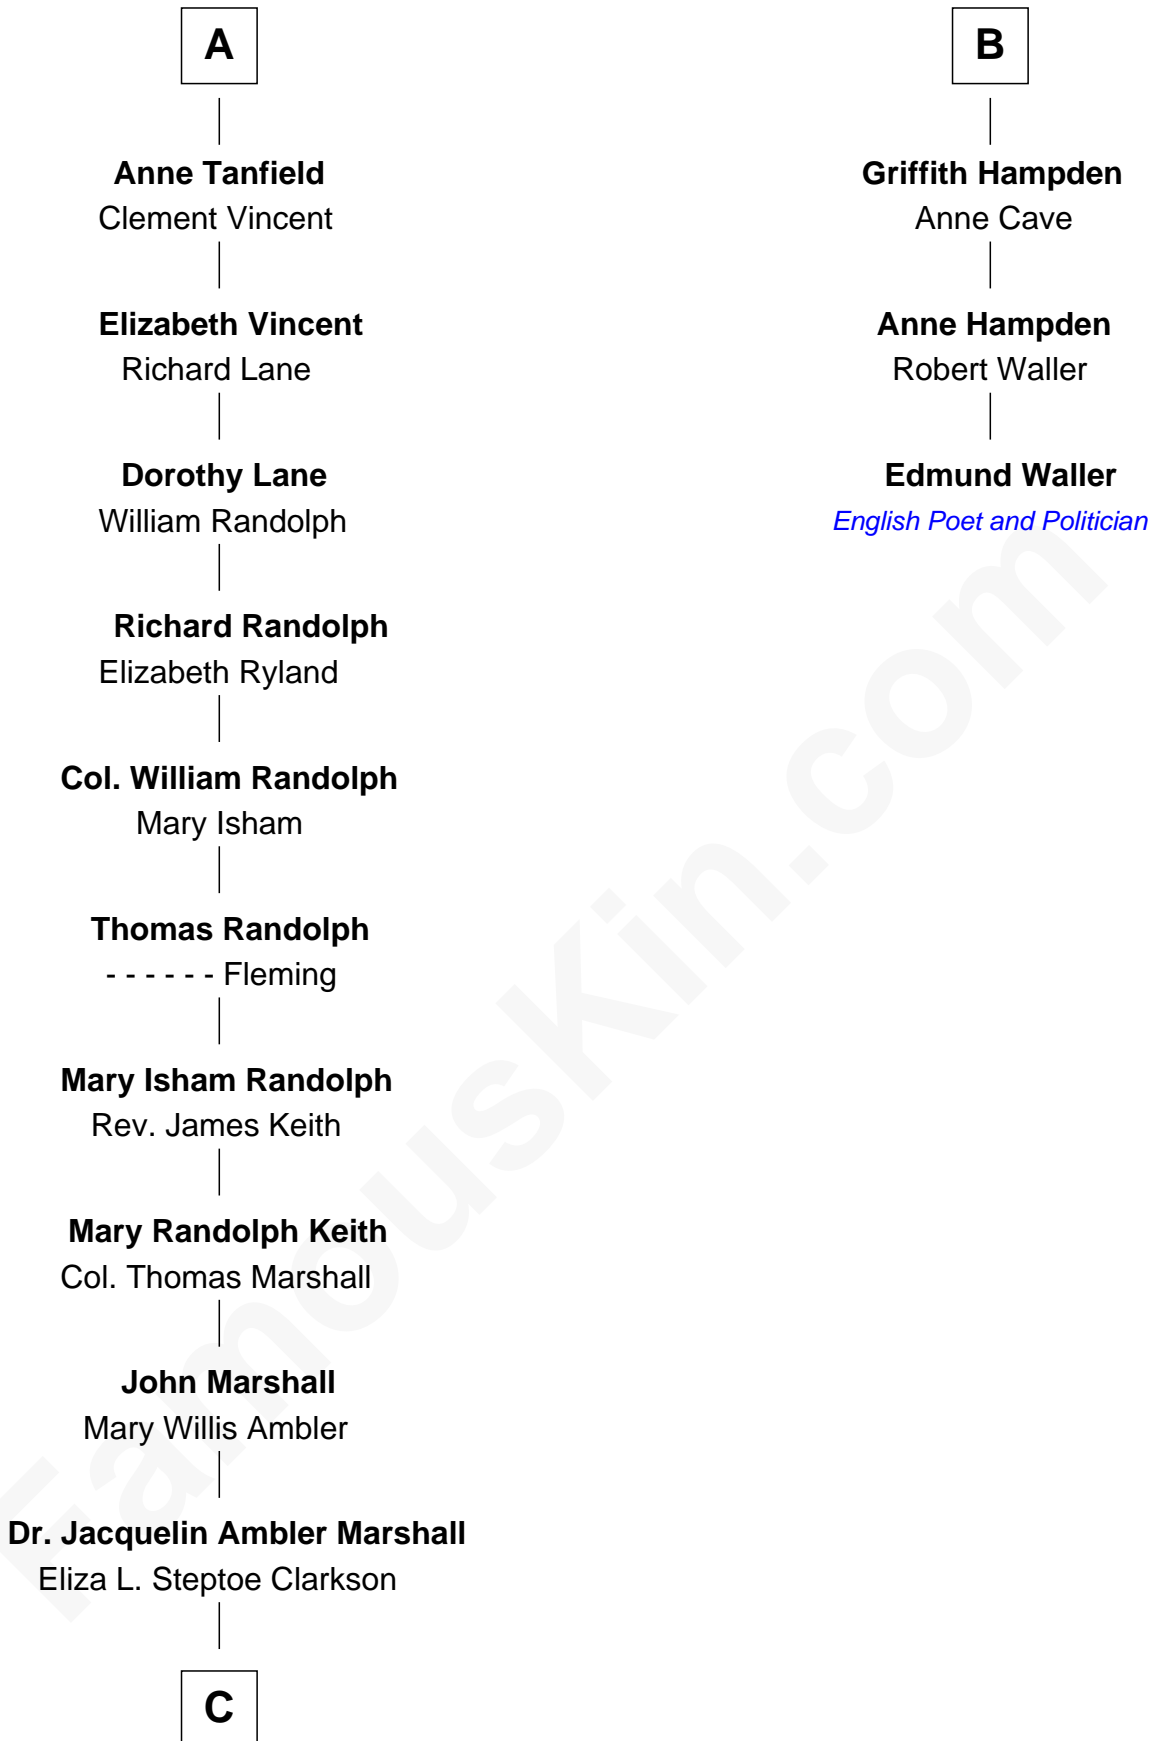

FamousKin.com
Relationship Chart of
Mary Chapin Carpenter
Singer and Songwriter

9th cousin 12 times removed of
Edmund Waller
English Poet and Politician

C

Eliza Marshall
Harrison Robertson

Harrison Robertson
Mary L. Vawter

Harrison Marshall Robertson
Mary MacKenzie

Mary Bowie Robertson
Chapin Carpenter

Mary Chapin Carpenter
Singer and Songwriter

FamousKin.com