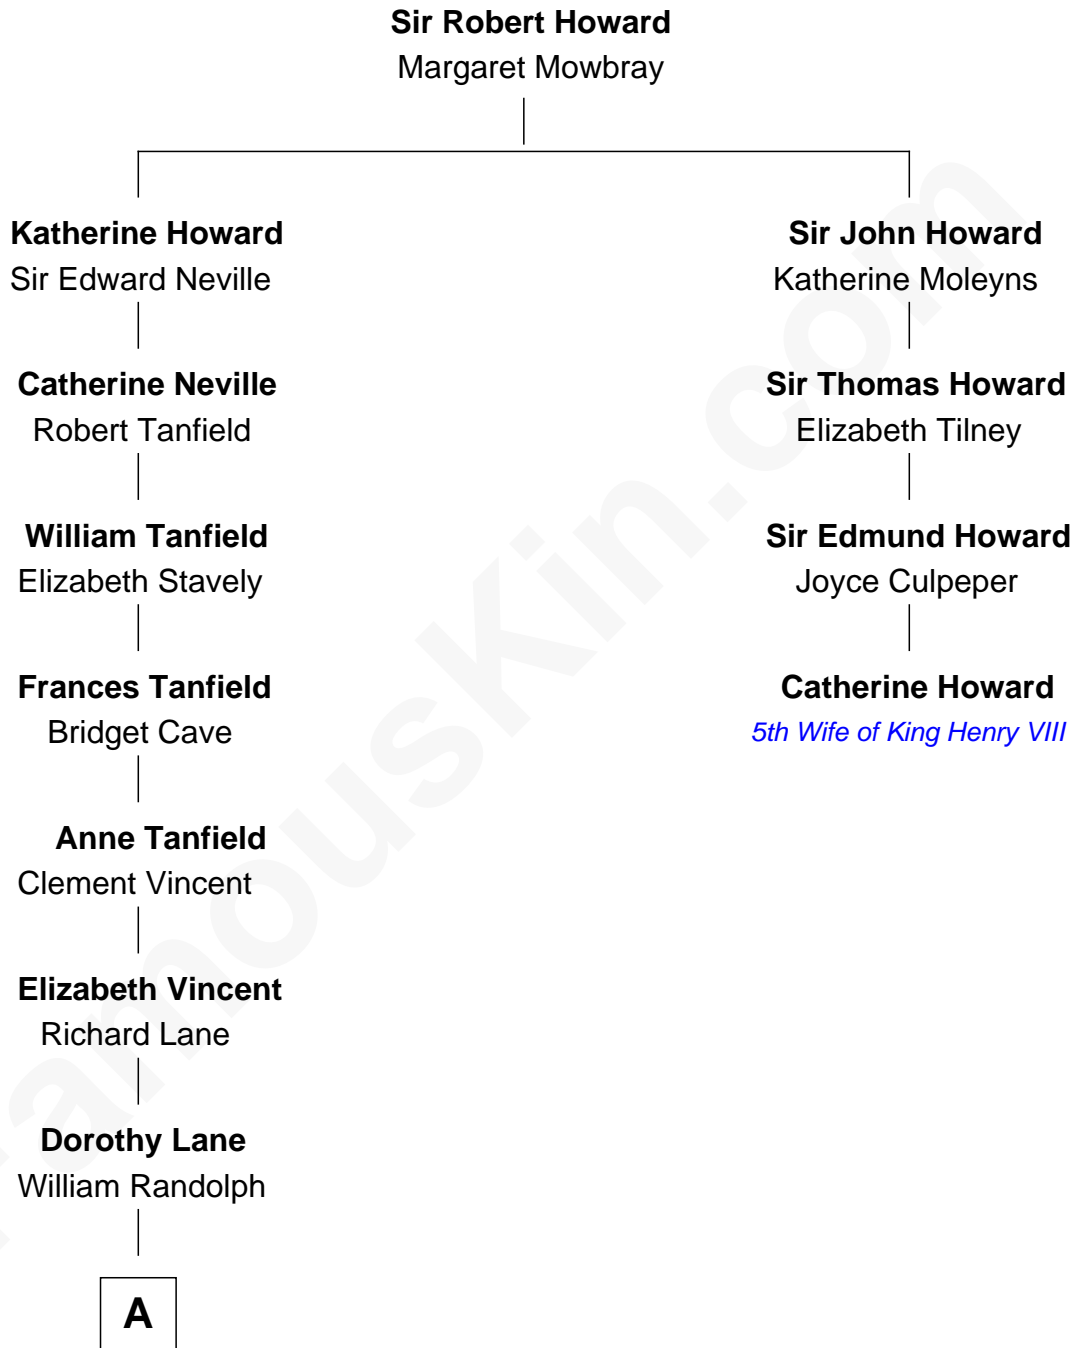

FamousKin.com
Relationship Chart of
Mary Chapin Carpenter
Singer and Songwriter

3rd cousin 15 times removed of
Catherine Howard
5th Wife of King Henry VIII

B

—
Mary Bowie Robertson

Chapin Carpenter

—
Mary Chapin Carpenter

Singer and Songwriter

FamousKin.com