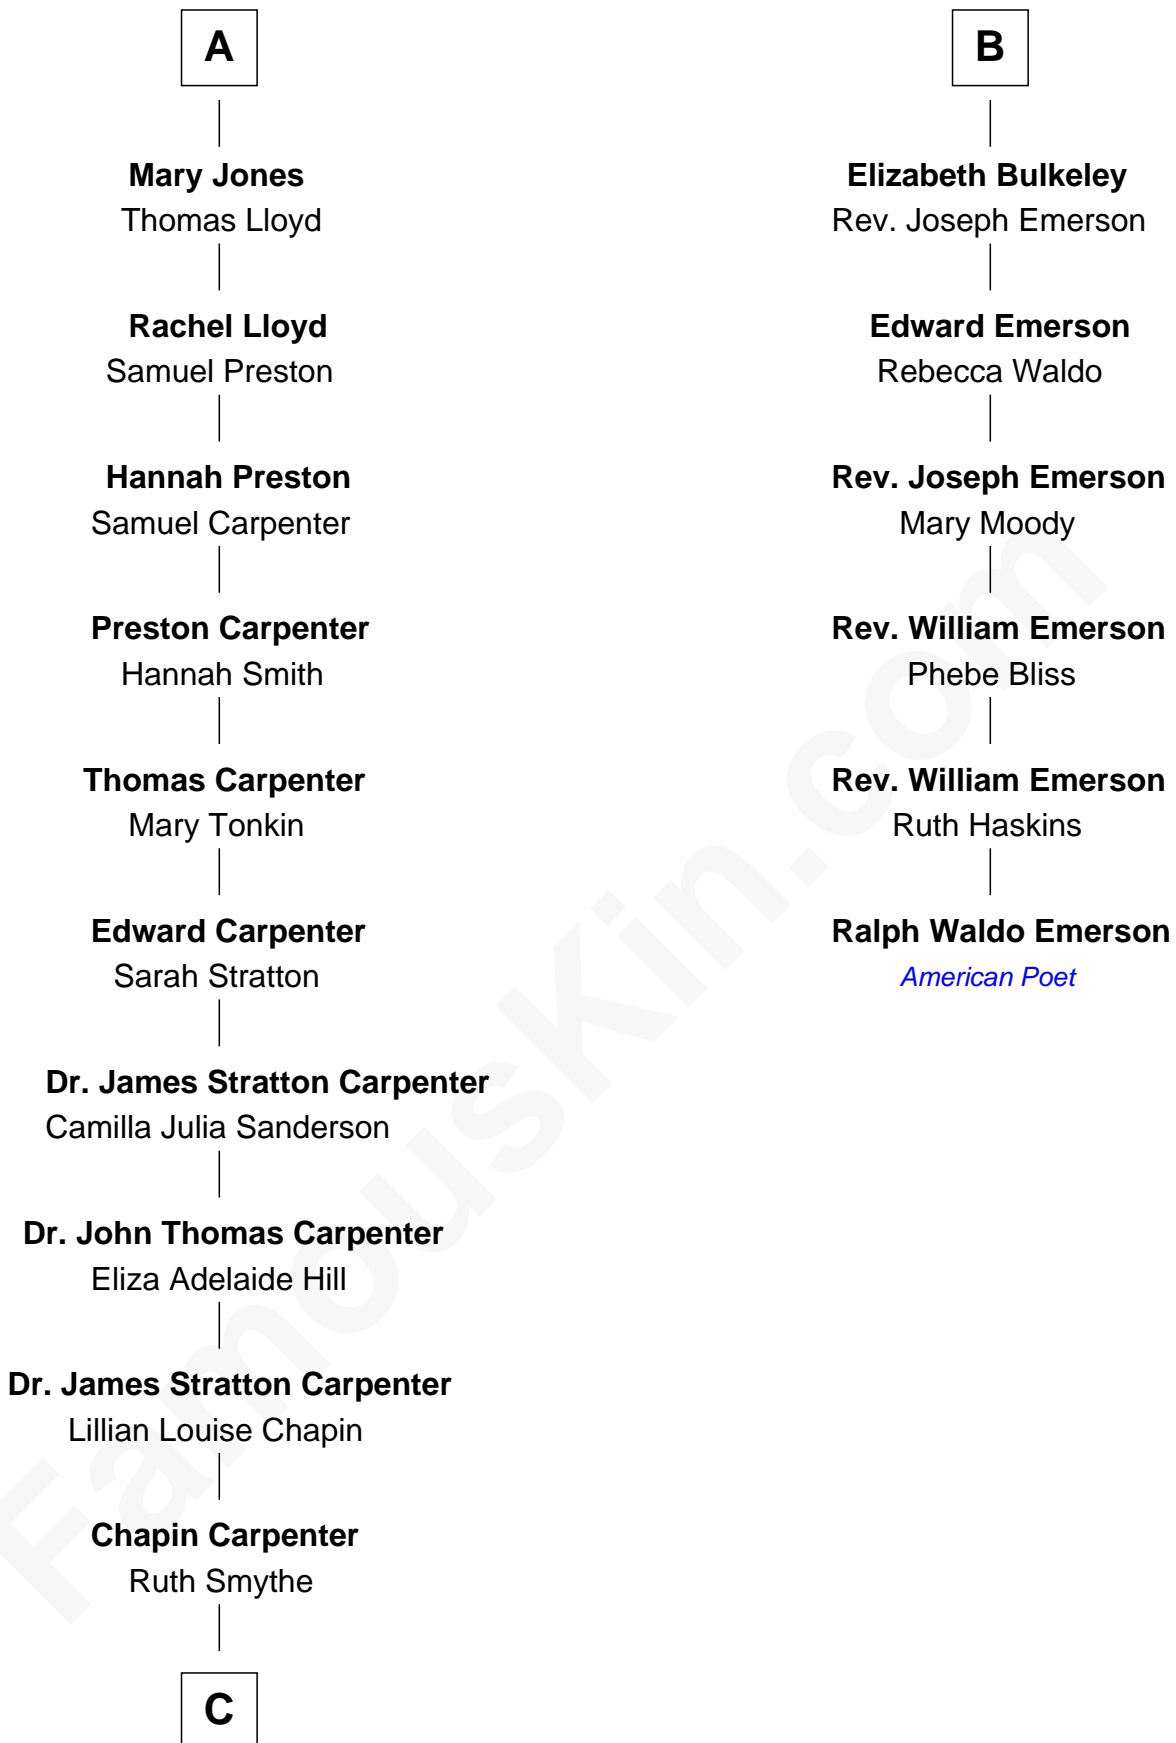

## Relationship Chart of

**Mary Chapin Carpenter**

*Singer and Songwriter*

12th cousin 6 times removed of

**Ralph Waldo Emerson**

*American Poet*

**Sir Robert Corbet**

Margaret - - - - -

**C**

—  
**Chapin Carpenter**  
Mary Bowie Robertson

—  
**Mary Chapin Carpenter**  
*Singer and Songwriter*

FamousKin.com