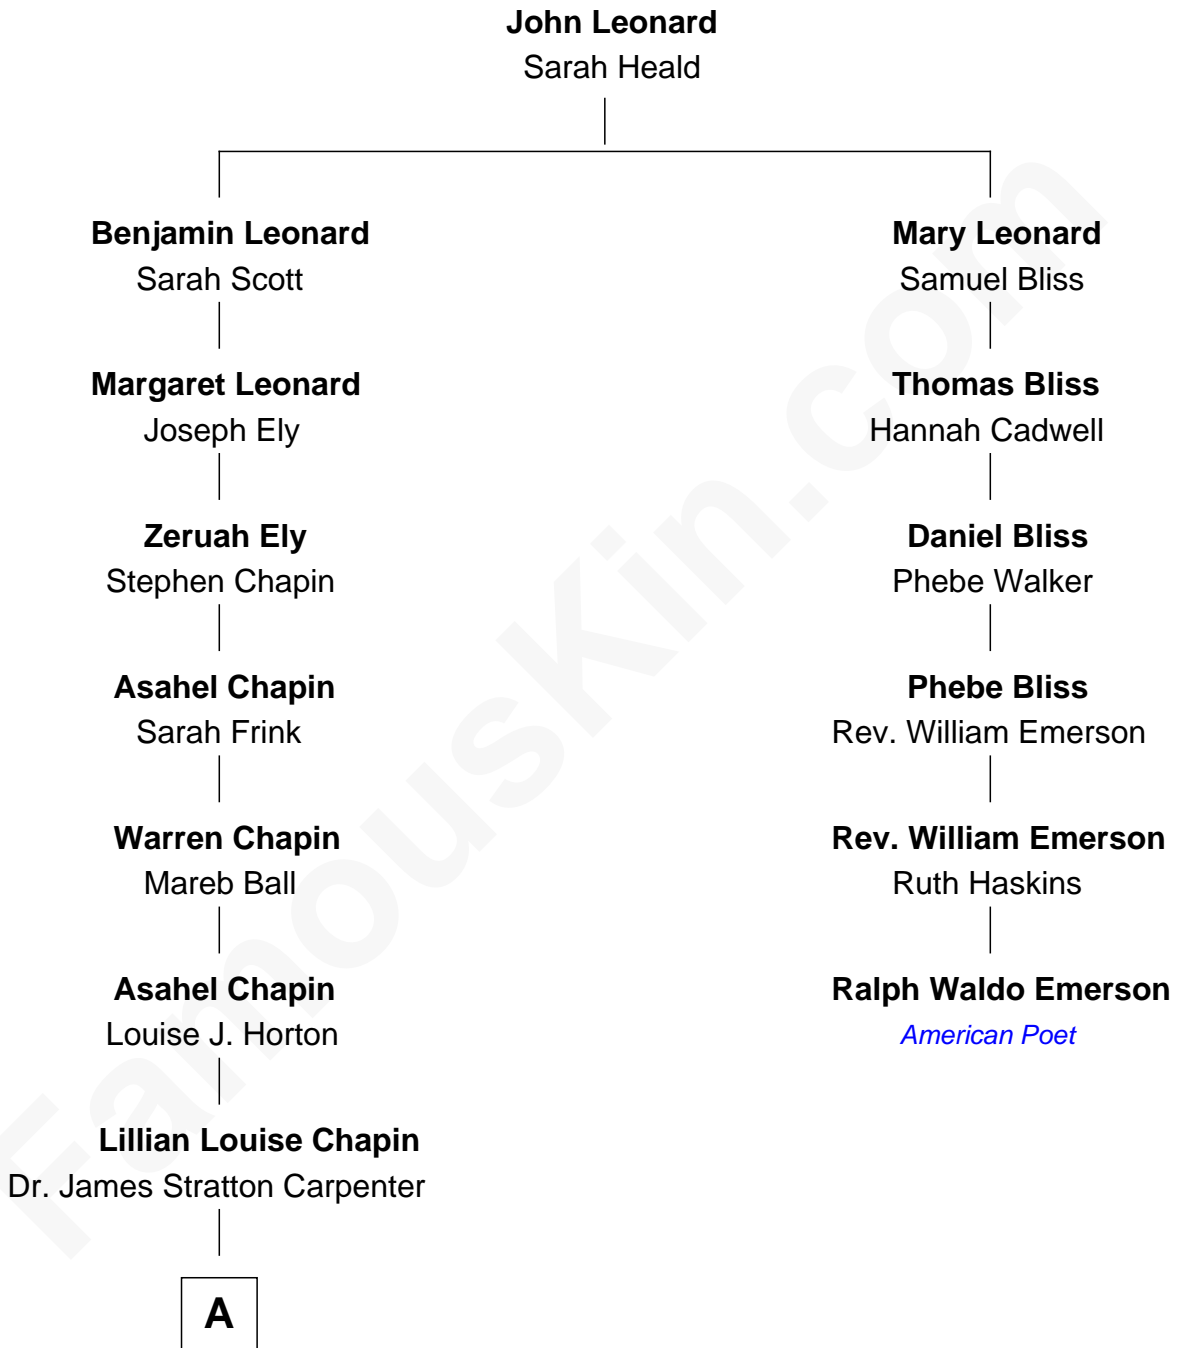

# FamousKin.com Relationship Chart of

**Mary Chapin Carpenter**

*Singer and Songwriter*

5th cousin 4 times removed of

**Ralph Waldo Emerson**

*American Poet*

**A**

—  
**Chapin Carpenter**

Ruth Smythe

—  
**Chapin Carpenter**

Mary Bowie Robertson

—  
**Mary Chapin Carpenter**

*Singer and Songwriter*

FamousKin.com