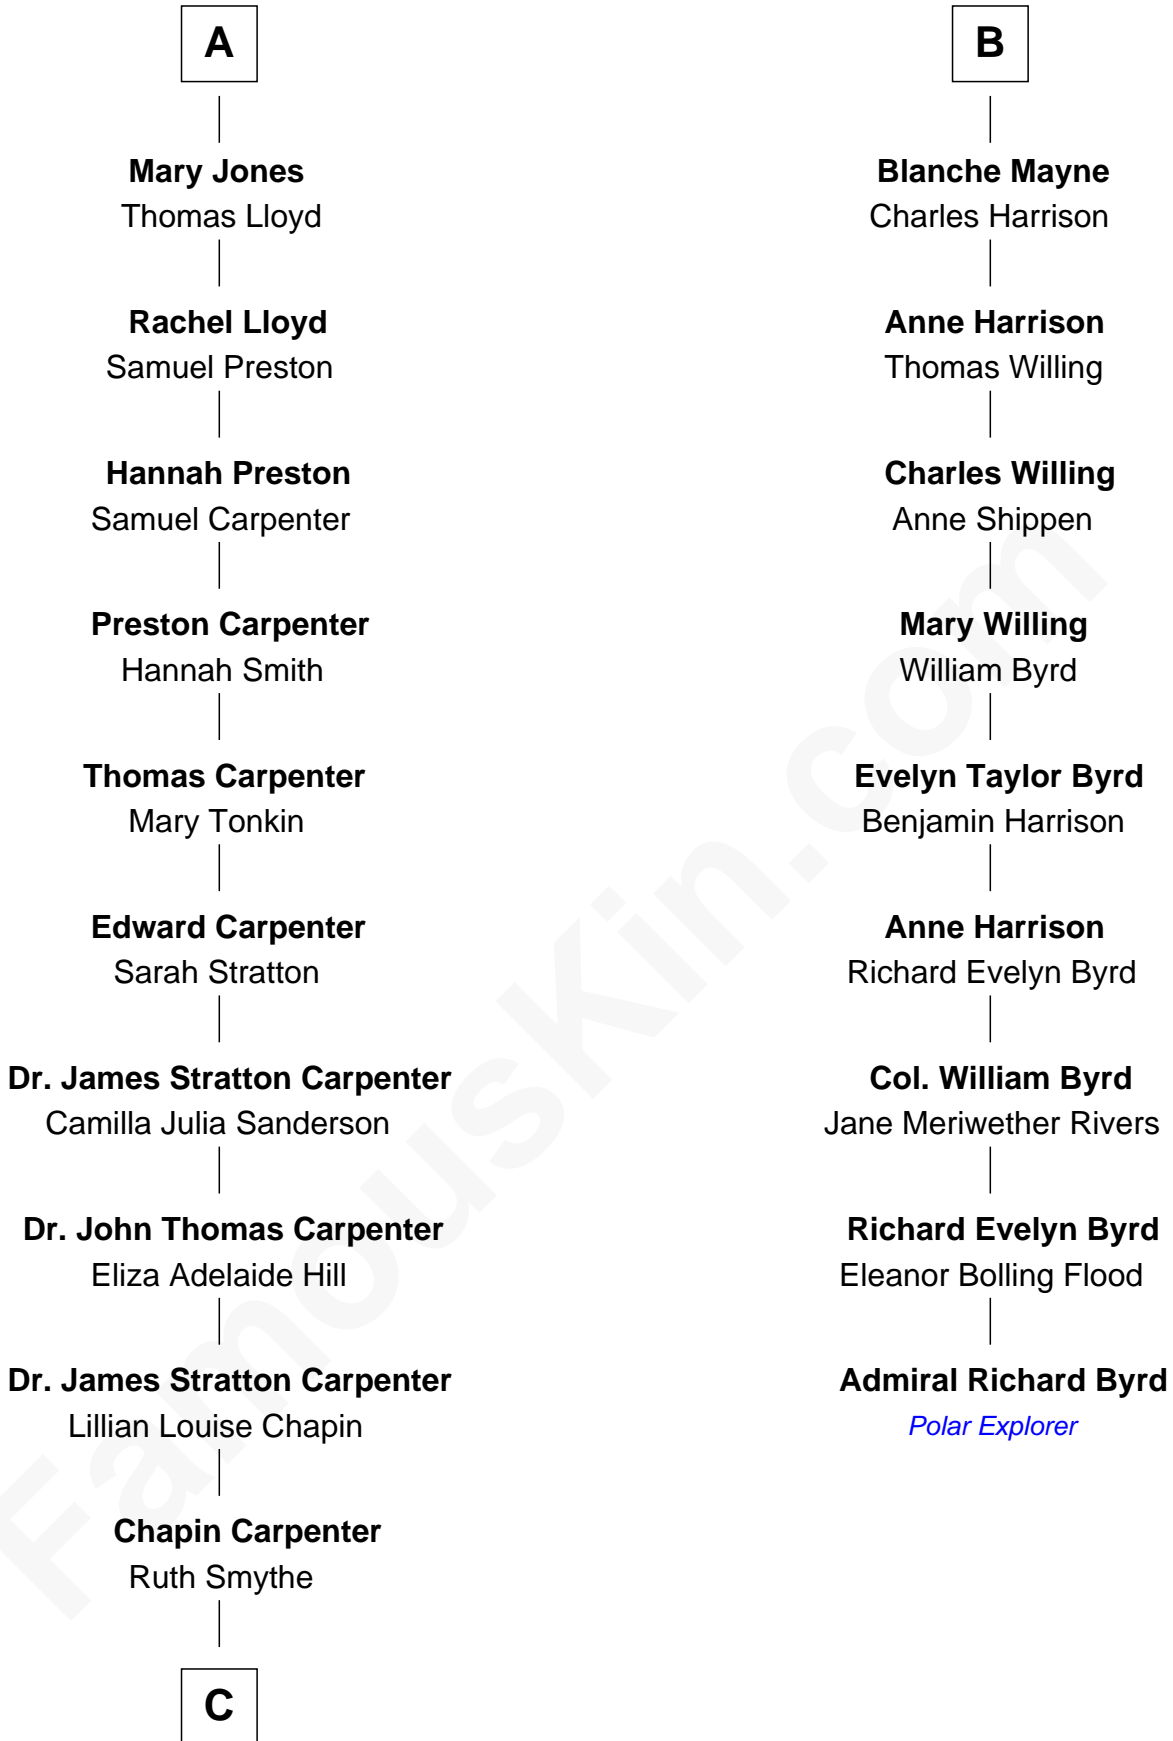

FamousKin.com
Relationship Chart of
Mary Chapin Carpenter
Singer and Songwriter

15th cousin 3 times removed of
Admiral Richard Byrd
Polar Explorer

C

—
Chapin Carpenter
Mary Bowie Robertson

—
Mary Chapin Carpenter
Singer and Songwriter

FamousKin.com