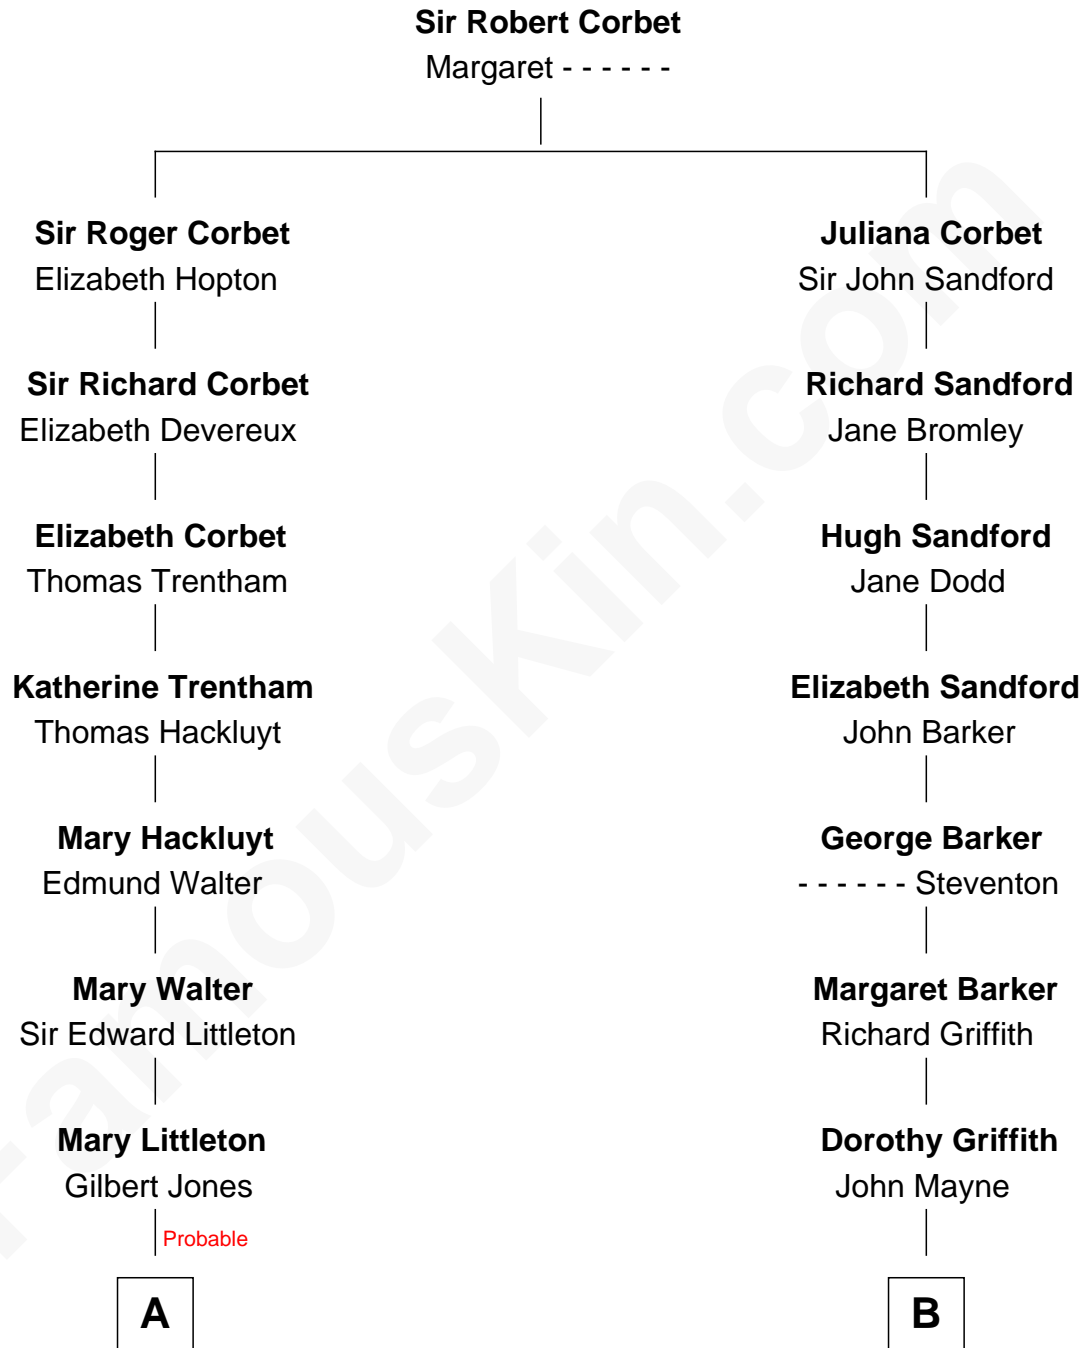

FamousKin.com
Relationship Chart of
Mary Chapin Carpenter
Singer and Songwriter

15th cousin 3 times removed of
Admiral Richard Byrd
Polar Explorer

C

—
Chapin Carpenter
Mary Bowie Robertson

—
Mary Chapin Carpenter
Singer and Songwriter

FamousKin.com