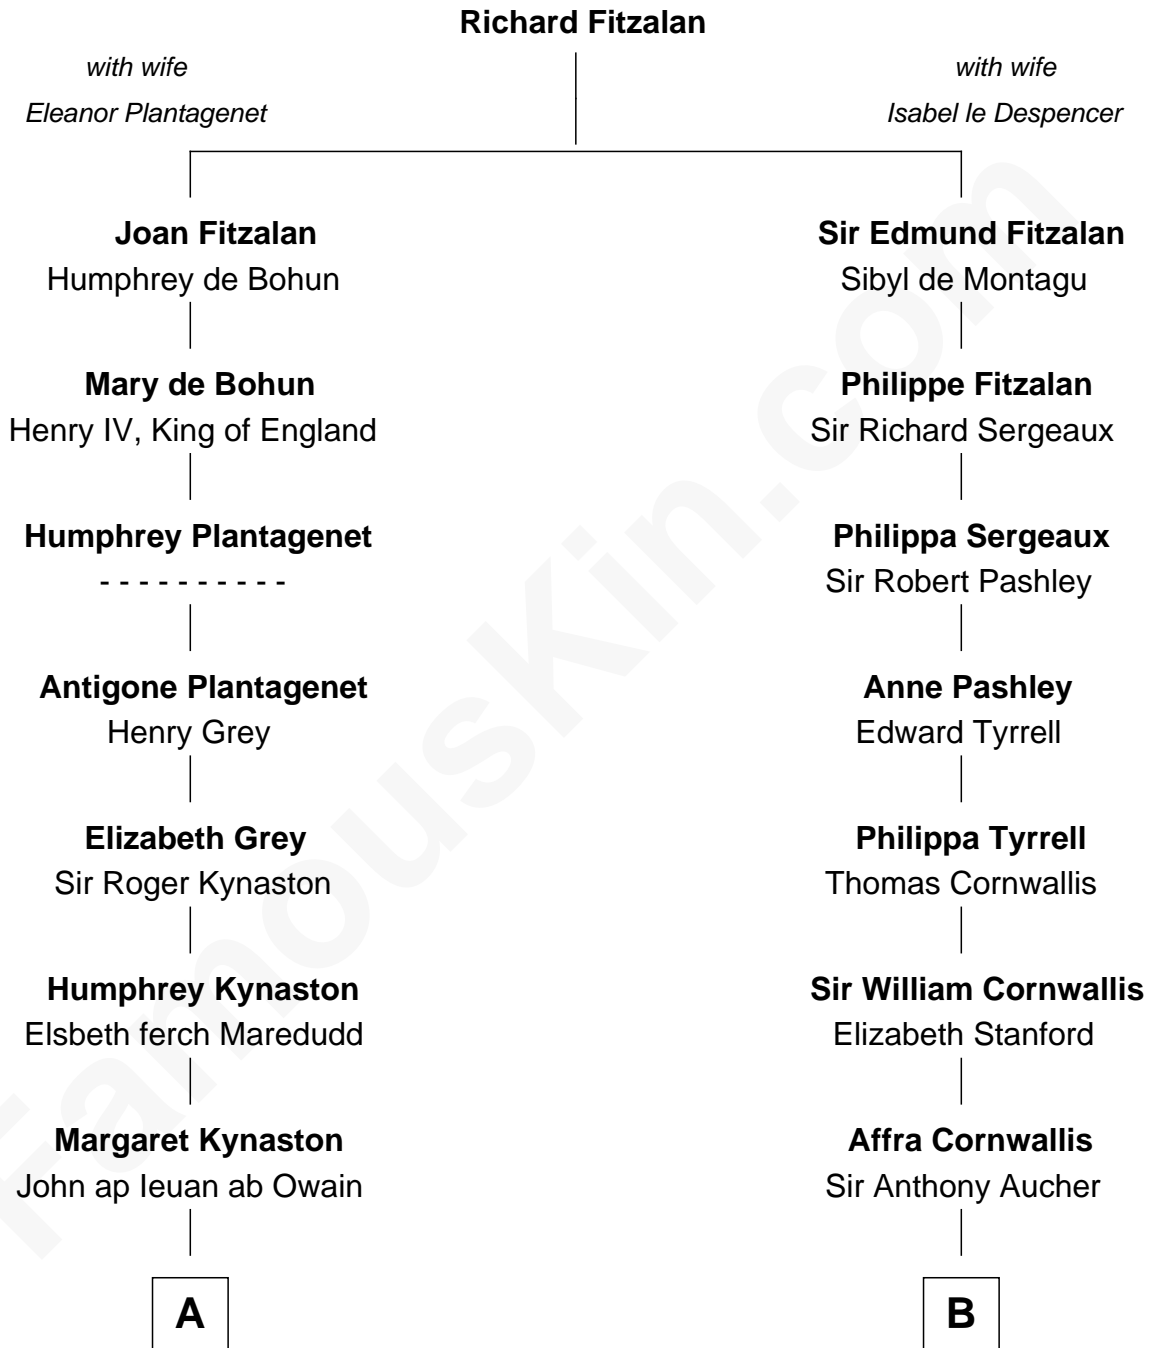

FamousKin.com

Relationship Chart of

Mary Chapin Carpenter

Singer and Songwriter

21st cousin of

Admiral Richard Byrd

Polar Explorer

C

Dr. John Thomas Carpenter

Eliza Adelaide Hill

Dr. James Stratton Carpenter

Lillian Louise Chapin

Chapin Carpenter

Ruth Smythe

Chapin Carpenter

Mary Bowie Robertson

Mary Chapin Carpenter

Singer and Songwriter

D

Eliza Bolling West

Dr. Joel Walker Flood

Col. Henry De La Warr Flood

Mary Elizabeth Trent

Joel Walker Flood

Ella Faulkner

Eleanor Bolling Flood

Richard Evelyn Byrd

Admiral Richard Byrd

Polar Explorer