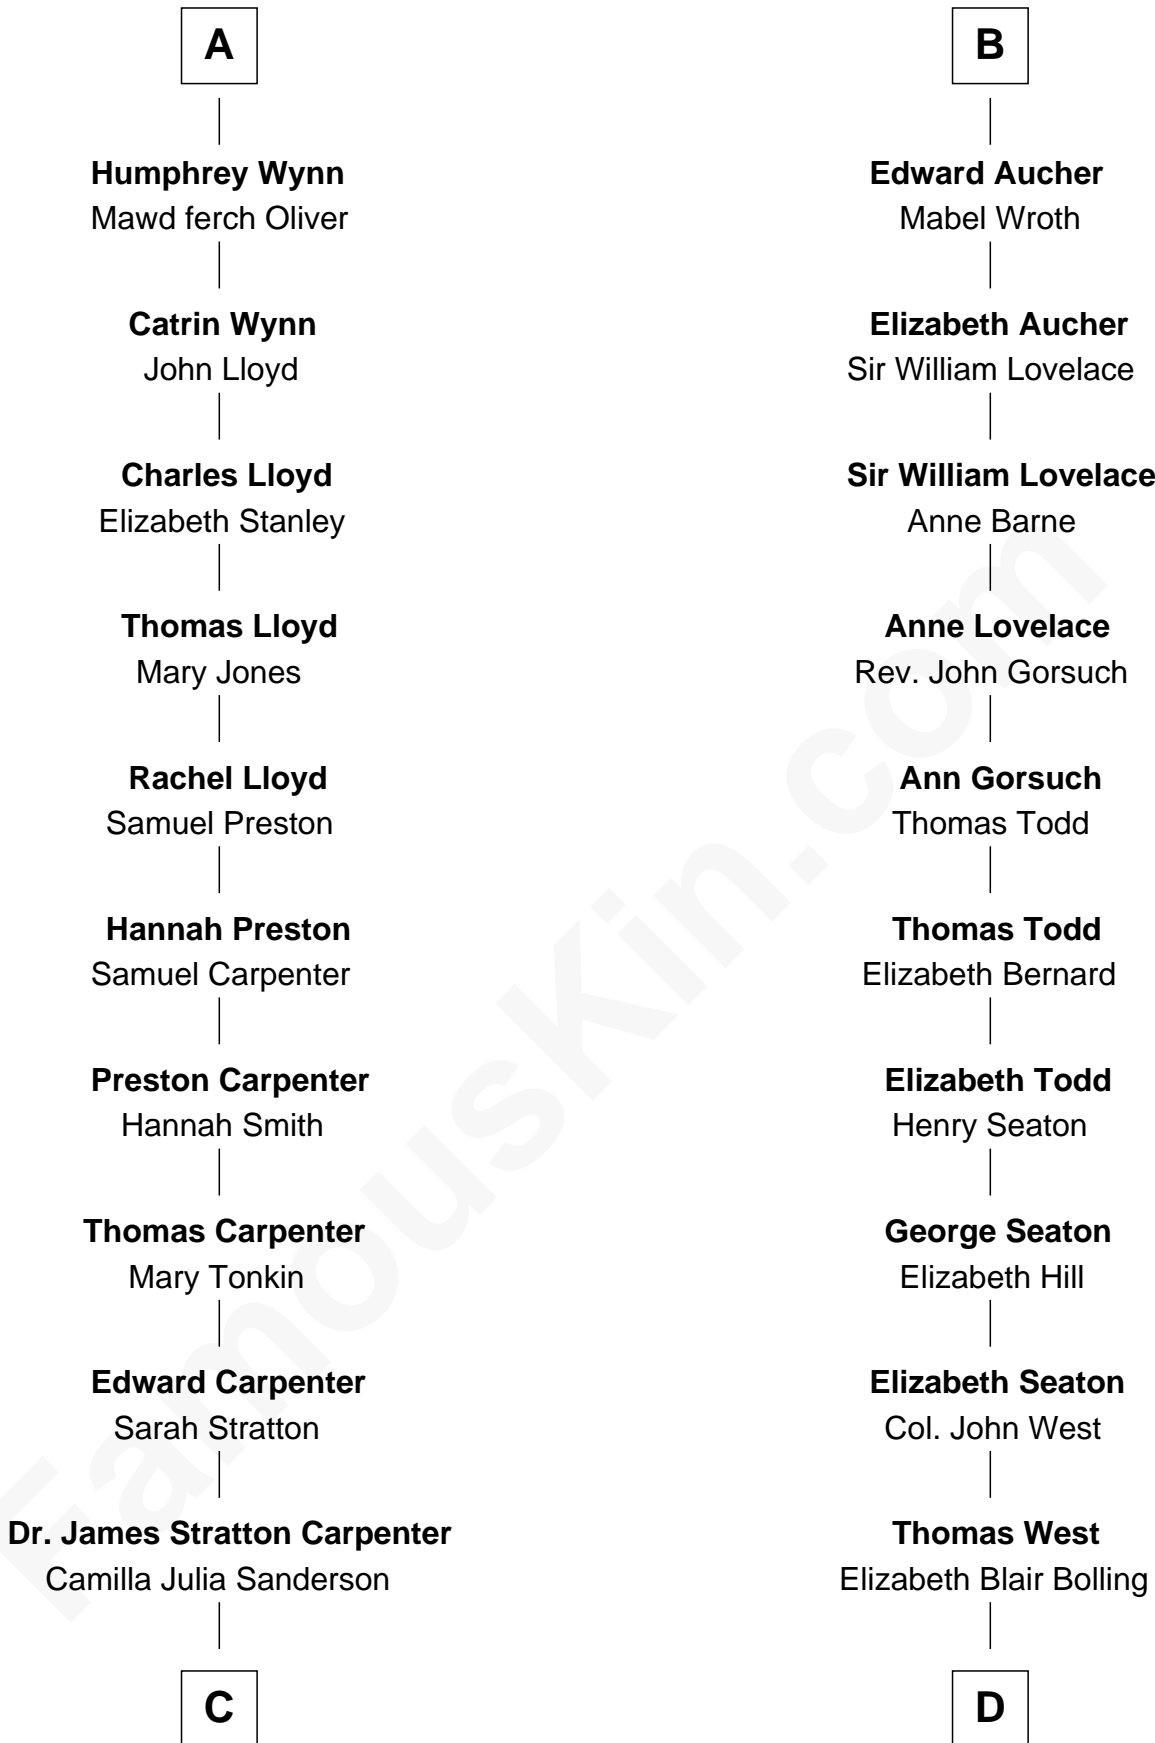

FamousKin.com

Relationship Chart of

Mary Chapin Carpenter

Singer and Songwriter

21st cousin of

Admiral Richard Byrd

Polar Explorer

C

Dr. John Thomas Carpenter

Eliza Adelaide Hill

Dr. James Stratton Carpenter

Lillian Louise Chapin

Chapin Carpenter

Ruth Smythe

Chapin Carpenter

Mary Bowie Robertson

Mary Chapin Carpenter

Singer and Songwriter

D

Eliza Bolling West

Dr. Joel Walker Flood

Col. Henry De La Warr Flood

Mary Elizabeth Trent

Joel Walker Flood

Ella Faulkner

Eleanor Bolling Flood

Richard Evelyn Byrd

Admiral Richard Byrd

Polar Explorer