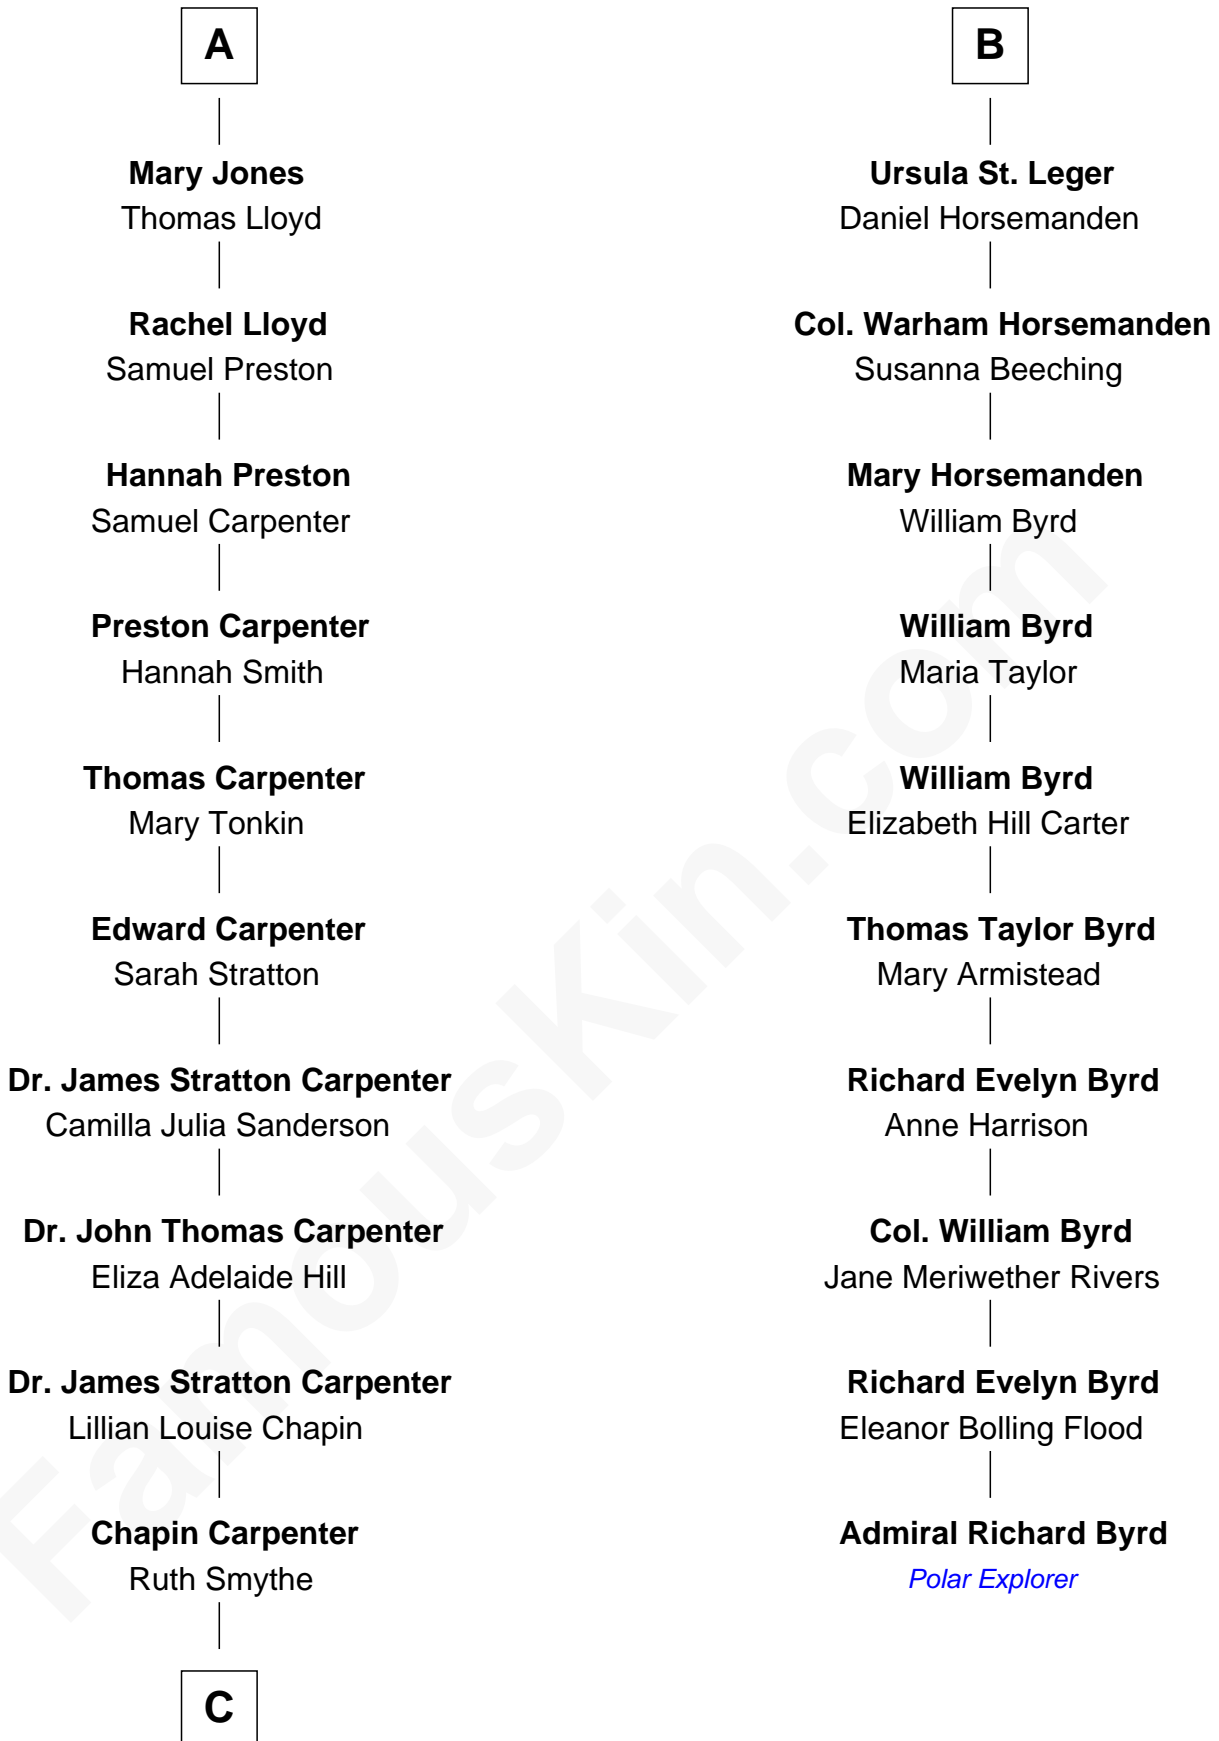

**FamousKin.com**  
**Relationship Chart of**  
**Mary Chapin Carpenter**  
*Singer and Songwriter*

**16th cousin 2 times removed of**  
**Admiral Richard Byrd**  
*Polar Explorer*

**C**

—  
**Chapin Carpenter**  
Mary Bowie Robertson

—  
**Mary Chapin Carpenter**  
*Singer and Songwriter*

FamousKin.com