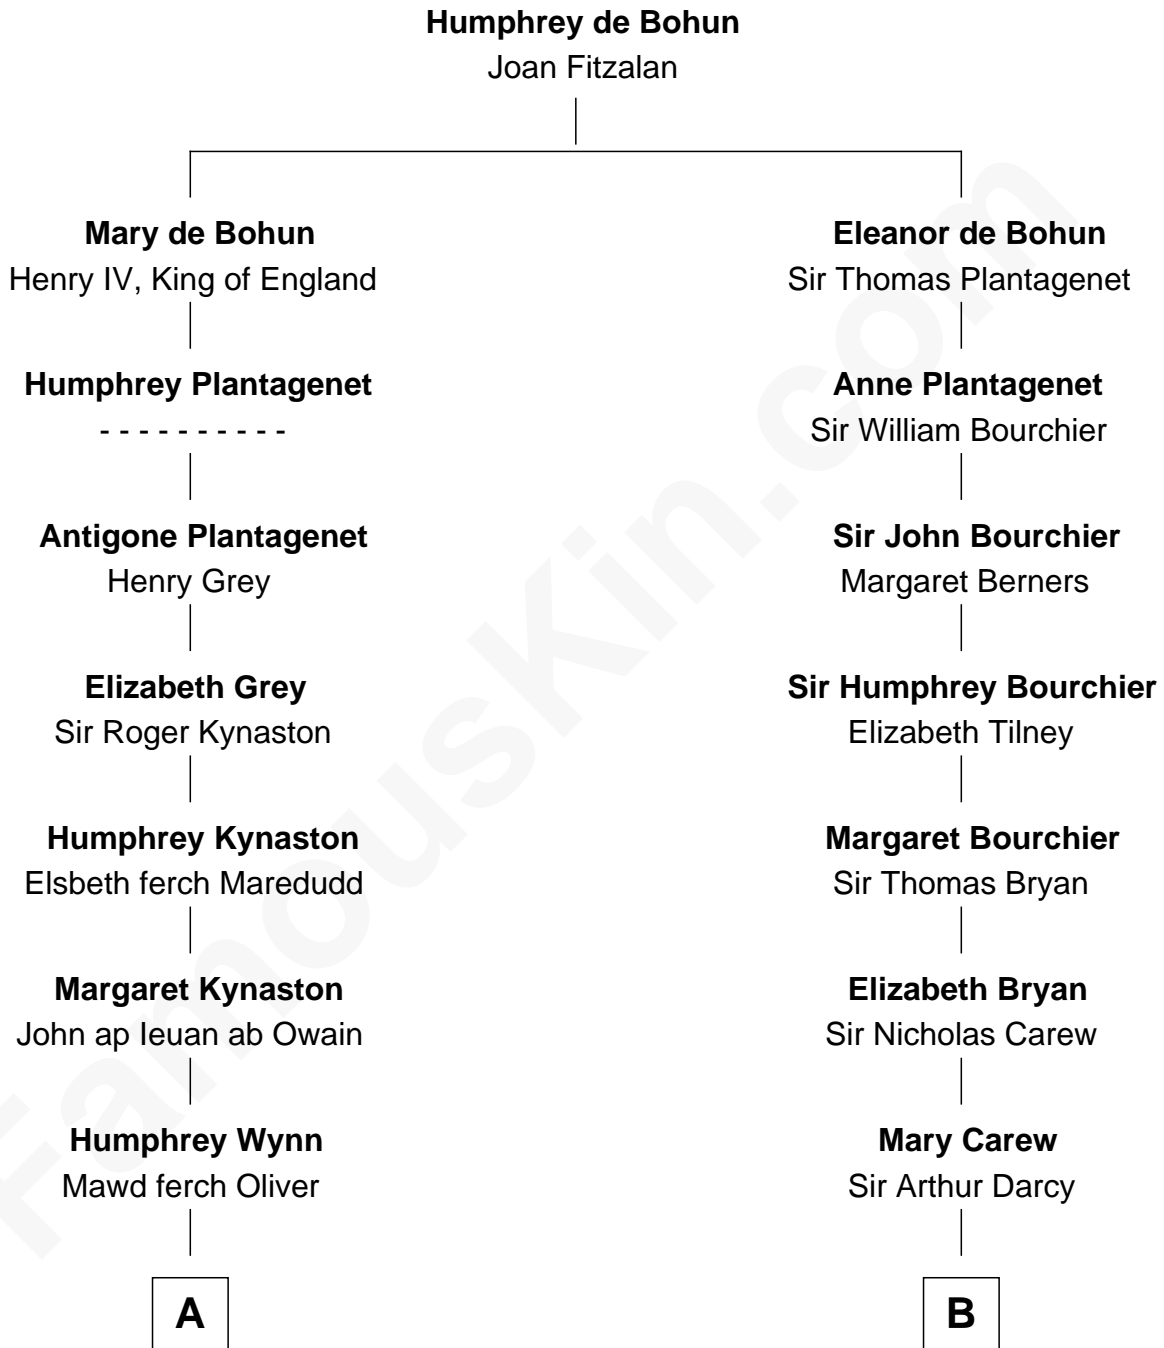

FamousKin.com
Relationship Chart of
Mary Chapin Carpenter
Singer and Songwriter

13th cousin 7 times removed of

Robert Treat Paine
Signer of the Declaration of Independence

C

—
Dr. James Stratton Carpenter

Lillian Louise Chapin

—
Chapin Carpenter

Ruth Smythe

—
Chapin Carpenter

Mary Bowie Robertson

—
Mary Chapin Carpenter

Singer and Songwriter

FamousKin.com