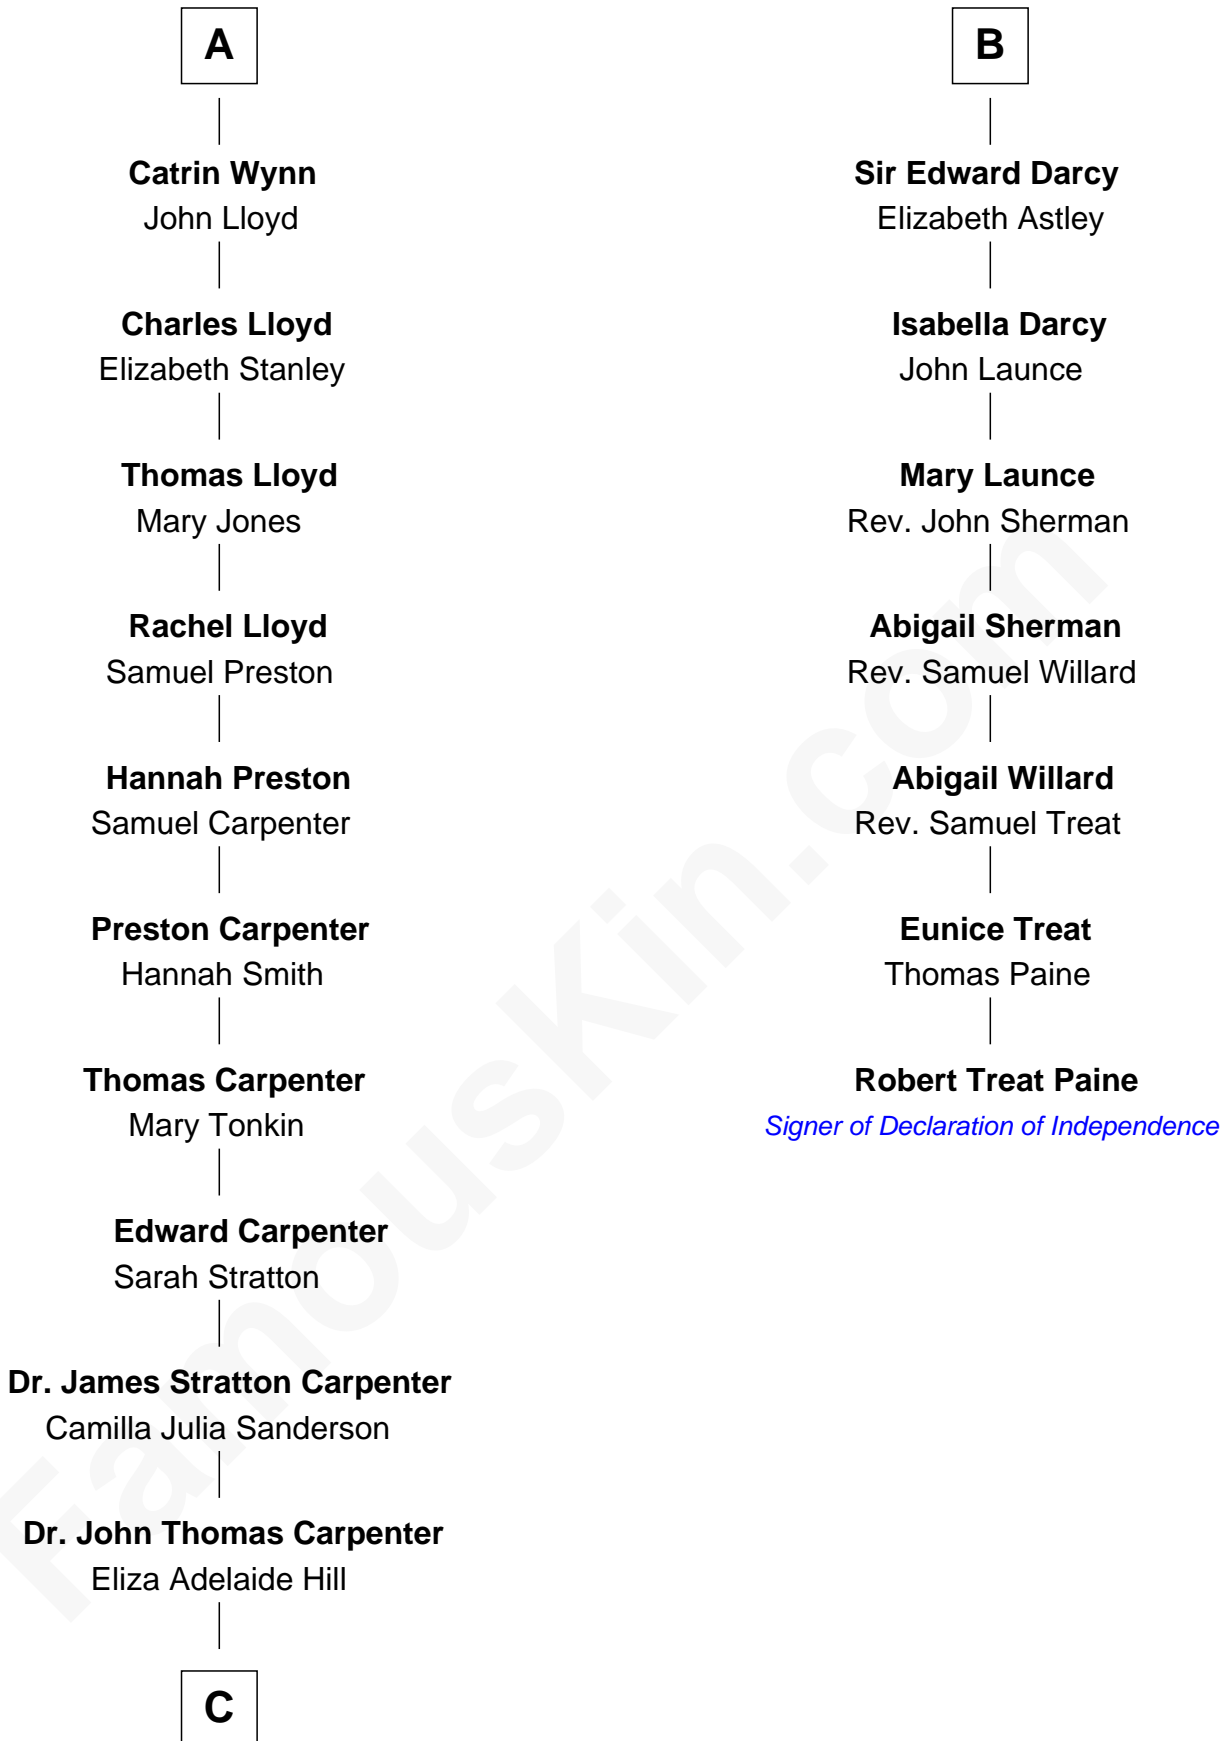

FamousKin.com
Relationship Chart of
Mary Chapin Carpenter
Singer and Songwriter

13th cousin 7 times removed of

Robert Treat Paine
Signer of the Declaration of Independence

C

—
Dr. James Stratton Carpenter