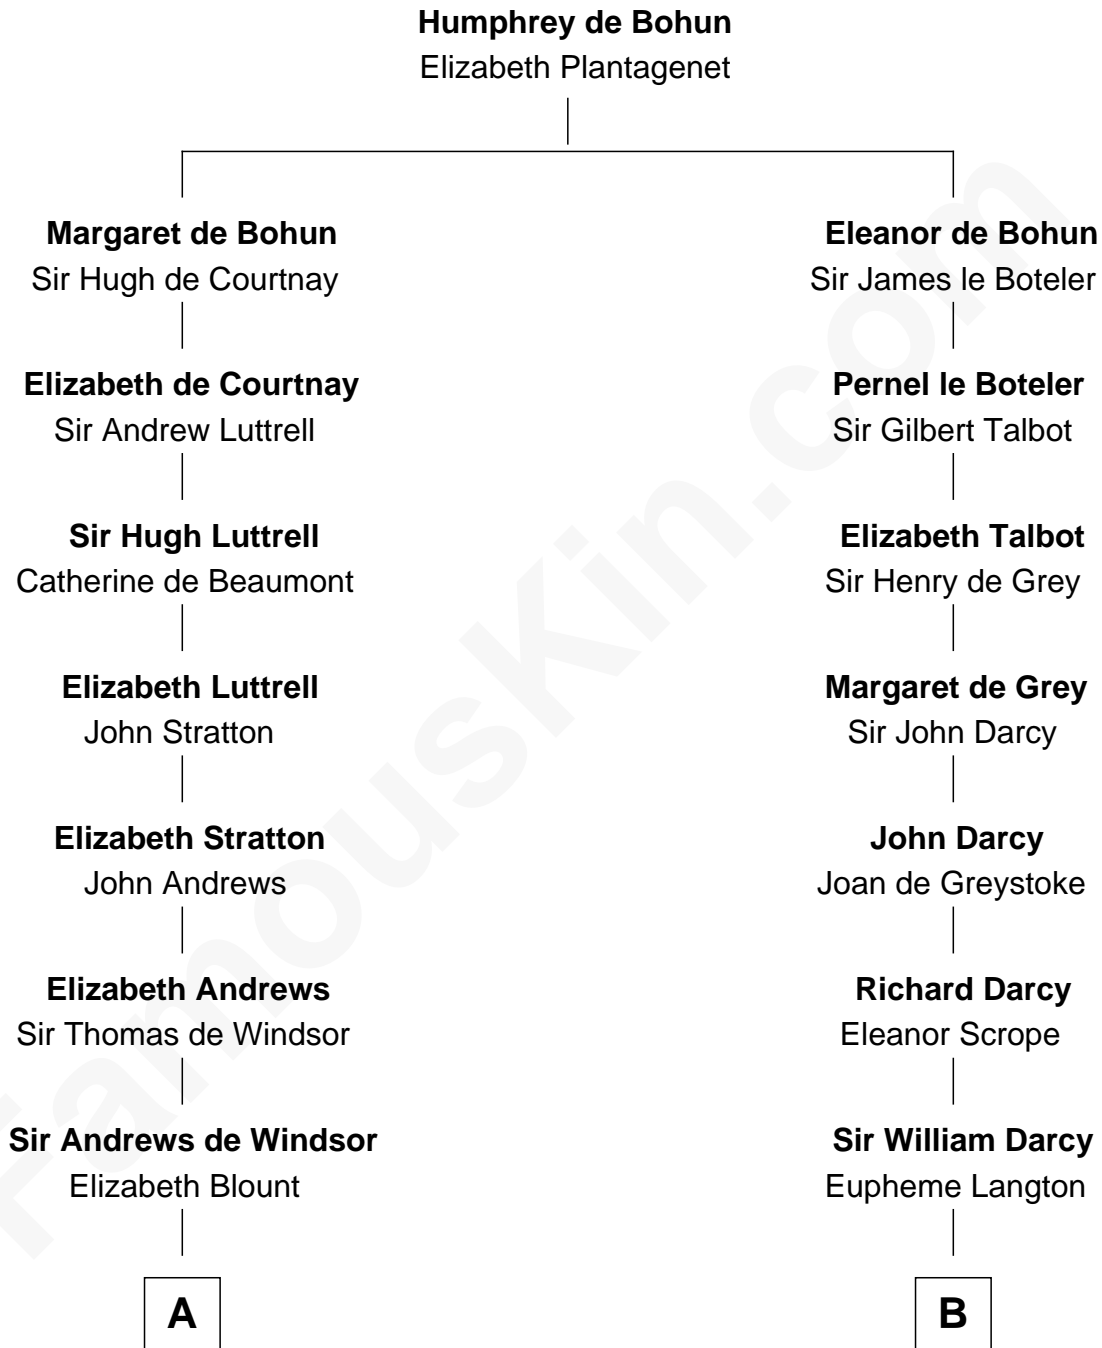

**FamousKin.com**  
**Relationship Chart of**  
**Mary Chapin Carpenter**  
*Singer and Songwriter*

15th cousin 6 times removed of

**Robert Treat Paine**  
*Signer of the Declaration of Independence*

**C**

**Eliza Marshall**  
Harrison Robertson

**Harrison Robertson**  
Mary L. Vawter

**Harrison Marshall Robertson**  
Mary MacKenzie

**Mary Bowie Robertson**  
Chapin Carpenter

**Mary Chapin Carpenter**  
*Singer and Songwriter*