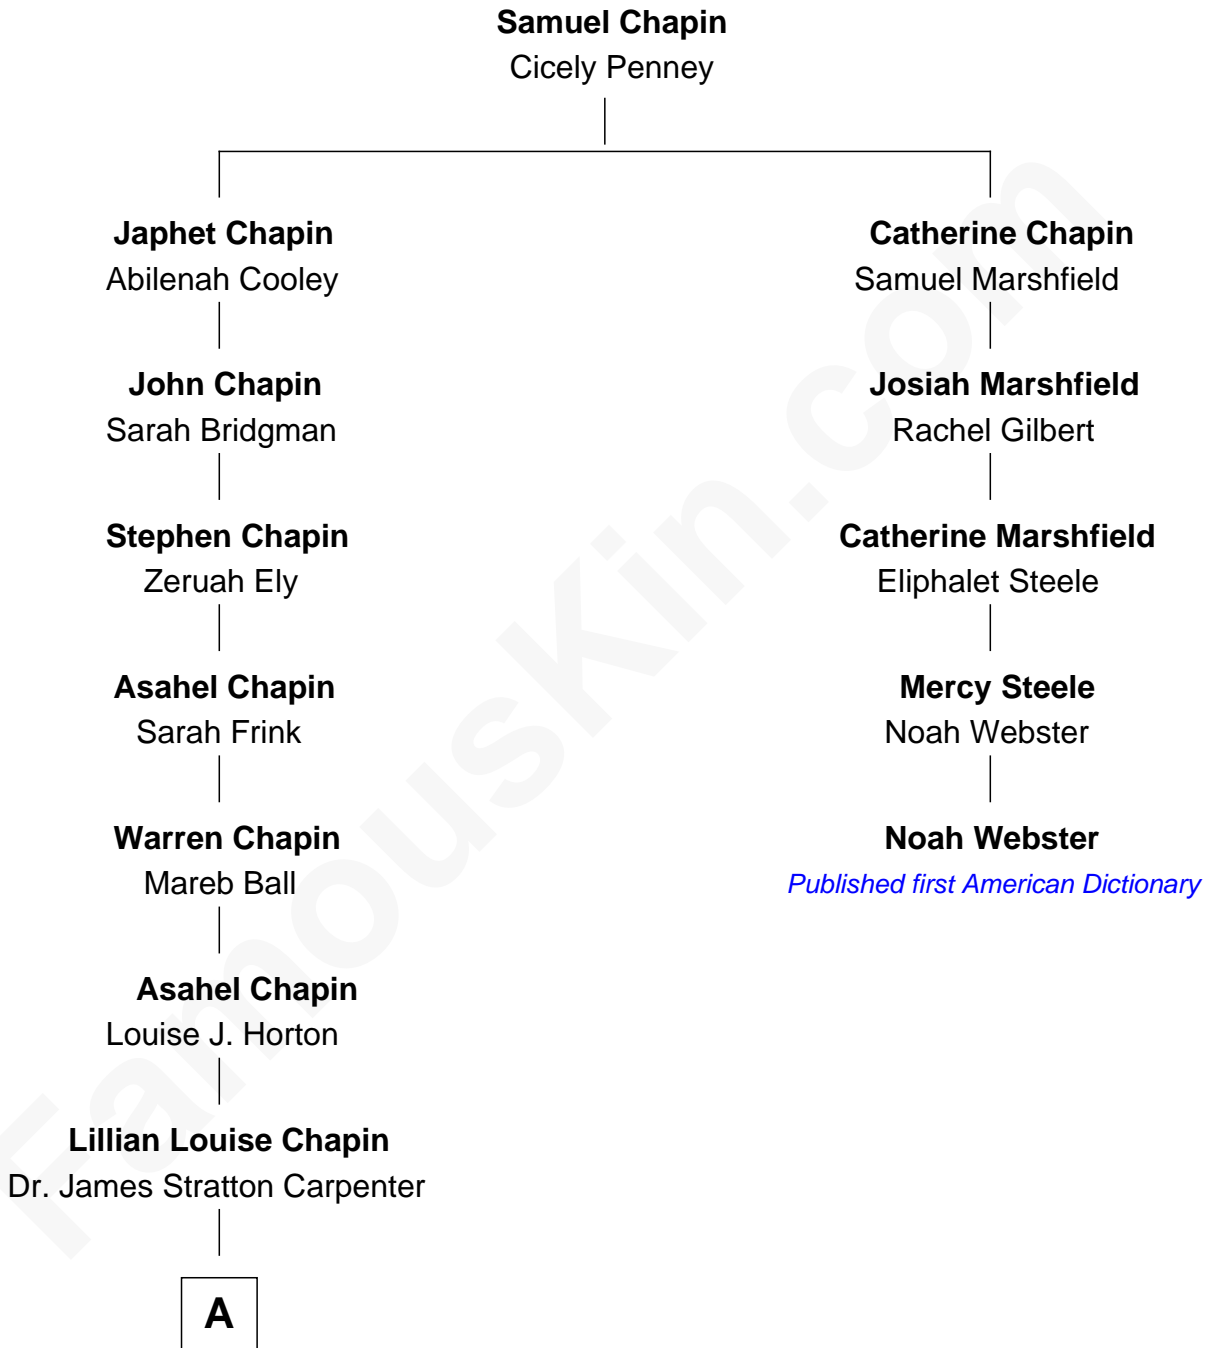

FamousKin.com
Relationship Chart of
Mary Chapin Carpenter
Singer and Songwriter

4th cousin 5 times removed of

Noah Webster
Published first American Dictionary

A

—
Chapin Carpenter

Ruth Smythe

—
Chapin Carpenter

Mary Bowie Robertson

—
Mary Chapin Carpenter

Singer and Songwriter

FamousKin.com