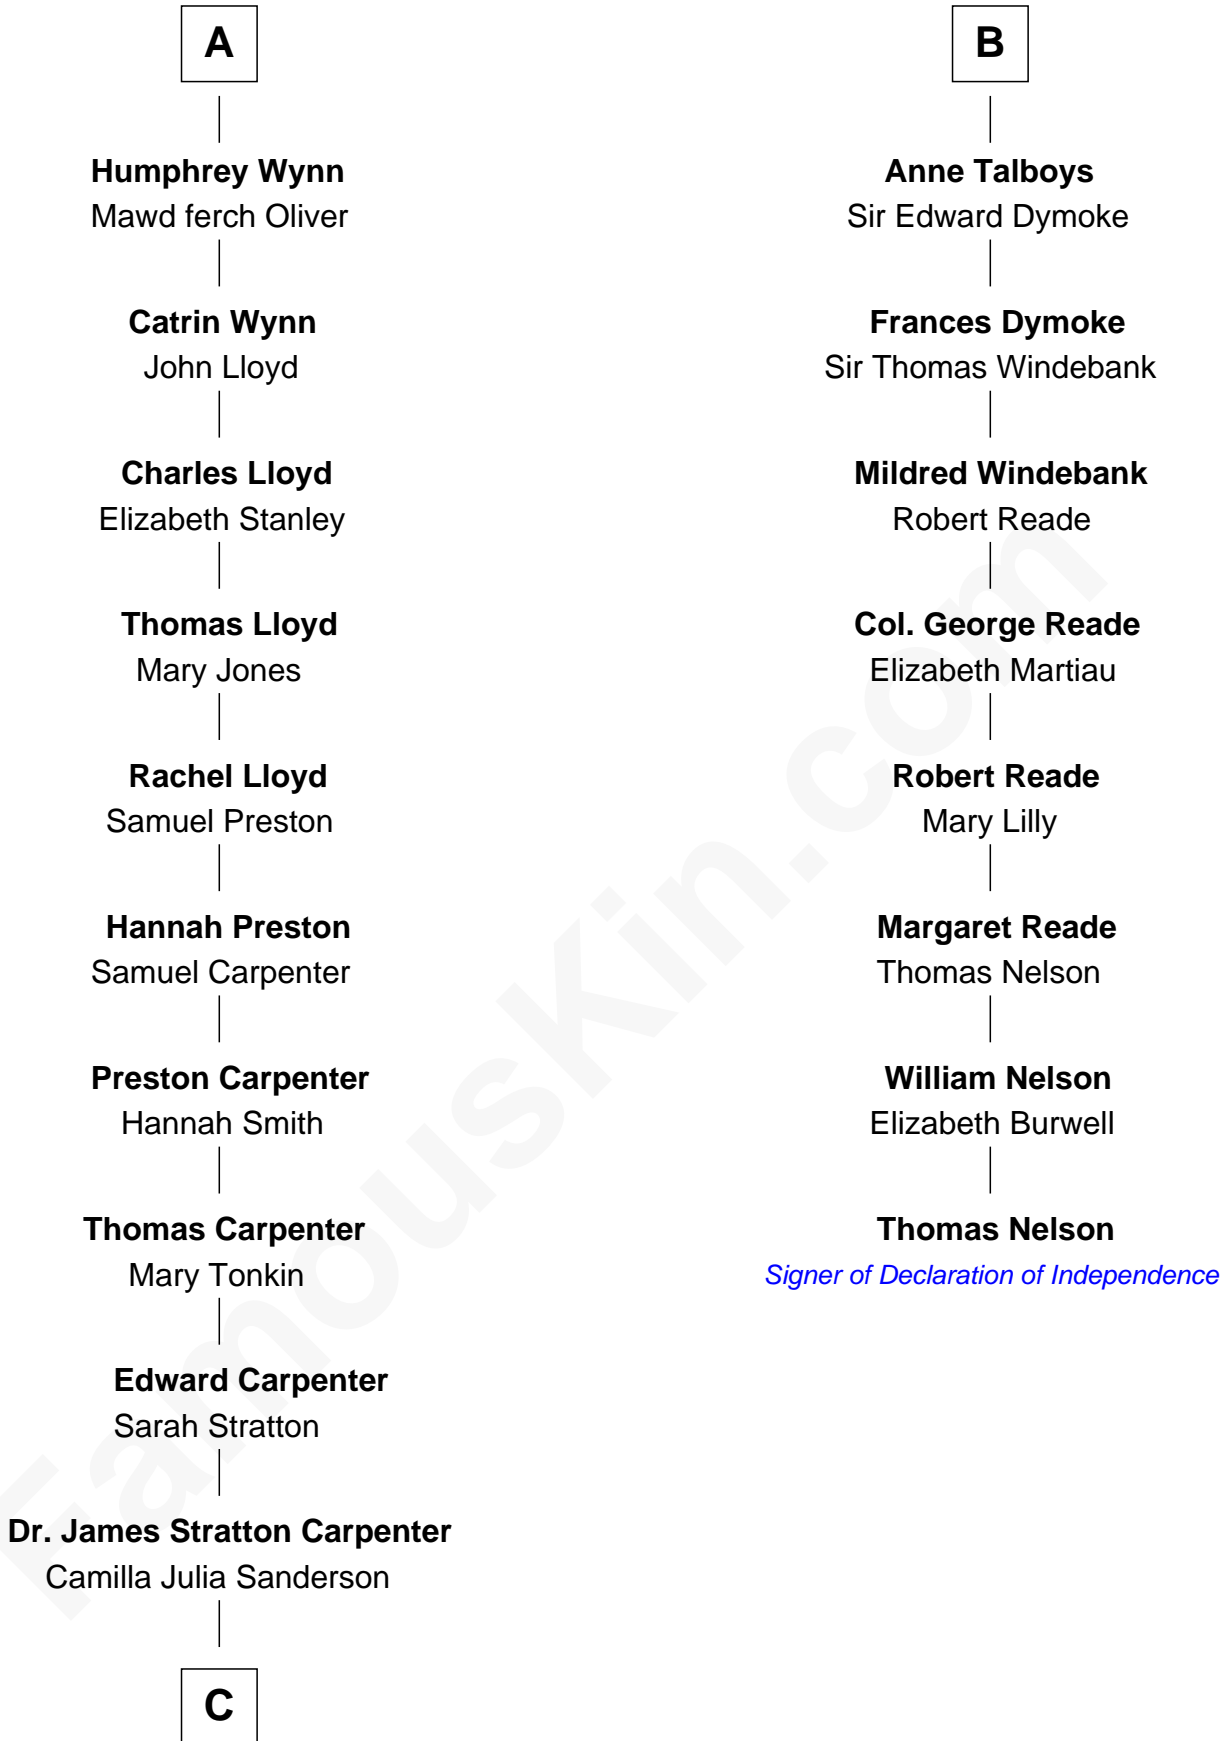

FamousKin.com
Relationship Chart of
Mary Chapin Carpenter
Singer and Songwriter

14th cousin 7 times removed of

Thomas Nelson
Signer of the Declaration of Independence

C

Dr. John Thomas Carpenter

Eliza Adelaide Hill