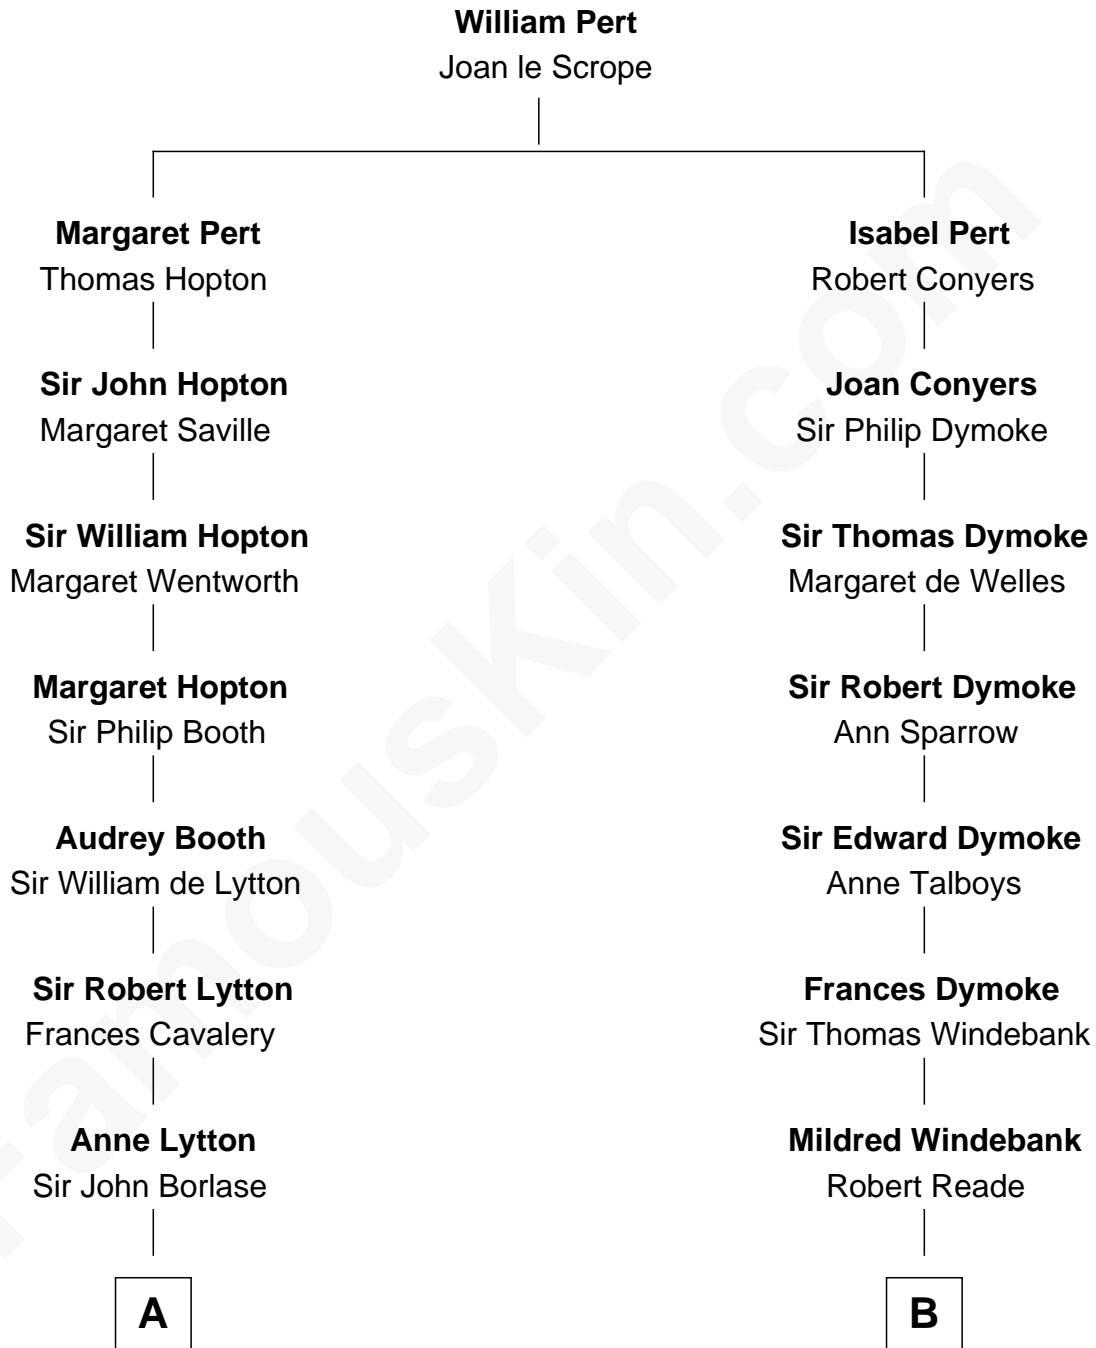

FamousKin.com
Relationship Chart of
Mary Chapin Carpenter
Singer and Songwriter

11th cousin 9 times removed of

Thomas Nelson
Signer of the Declaration of Independence

C

—
Harrison Robertson

Mary L. Vawter

—
Harrison Marshall Robertson

Mary MacKenzie

—
Mary Bowie Robertson

Chapin Carpenter

—
Mary Chapin Carpenter

Singer and Songwriter

FamousKin.com