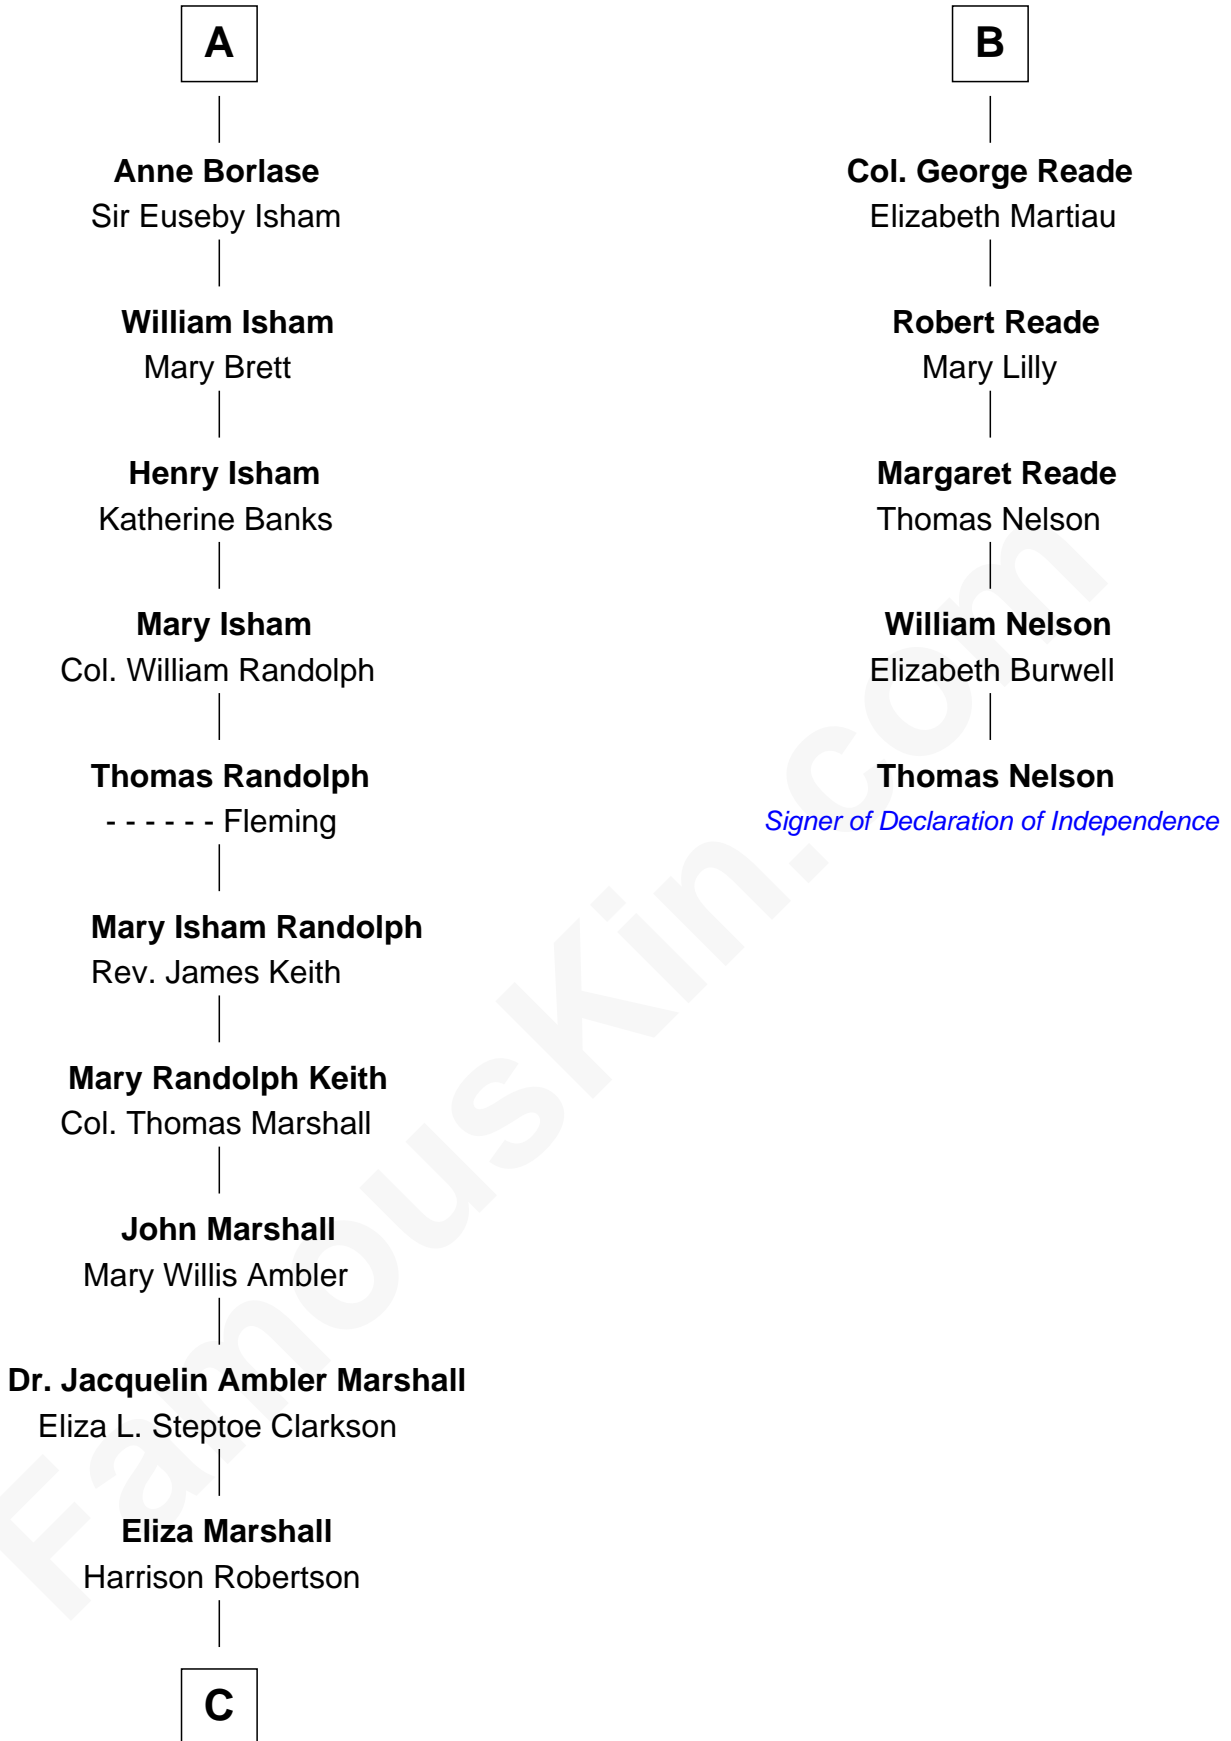

FamousKin.com
Relationship Chart of
Mary Chapin Carpenter
Singer and Songwriter

11th cousin 9 times removed of

Thomas Nelson
Signer of the Declaration of Independence

C

—
Harrison Robertson

Mary L. Vawter

—
Harrison Marshall Robertson