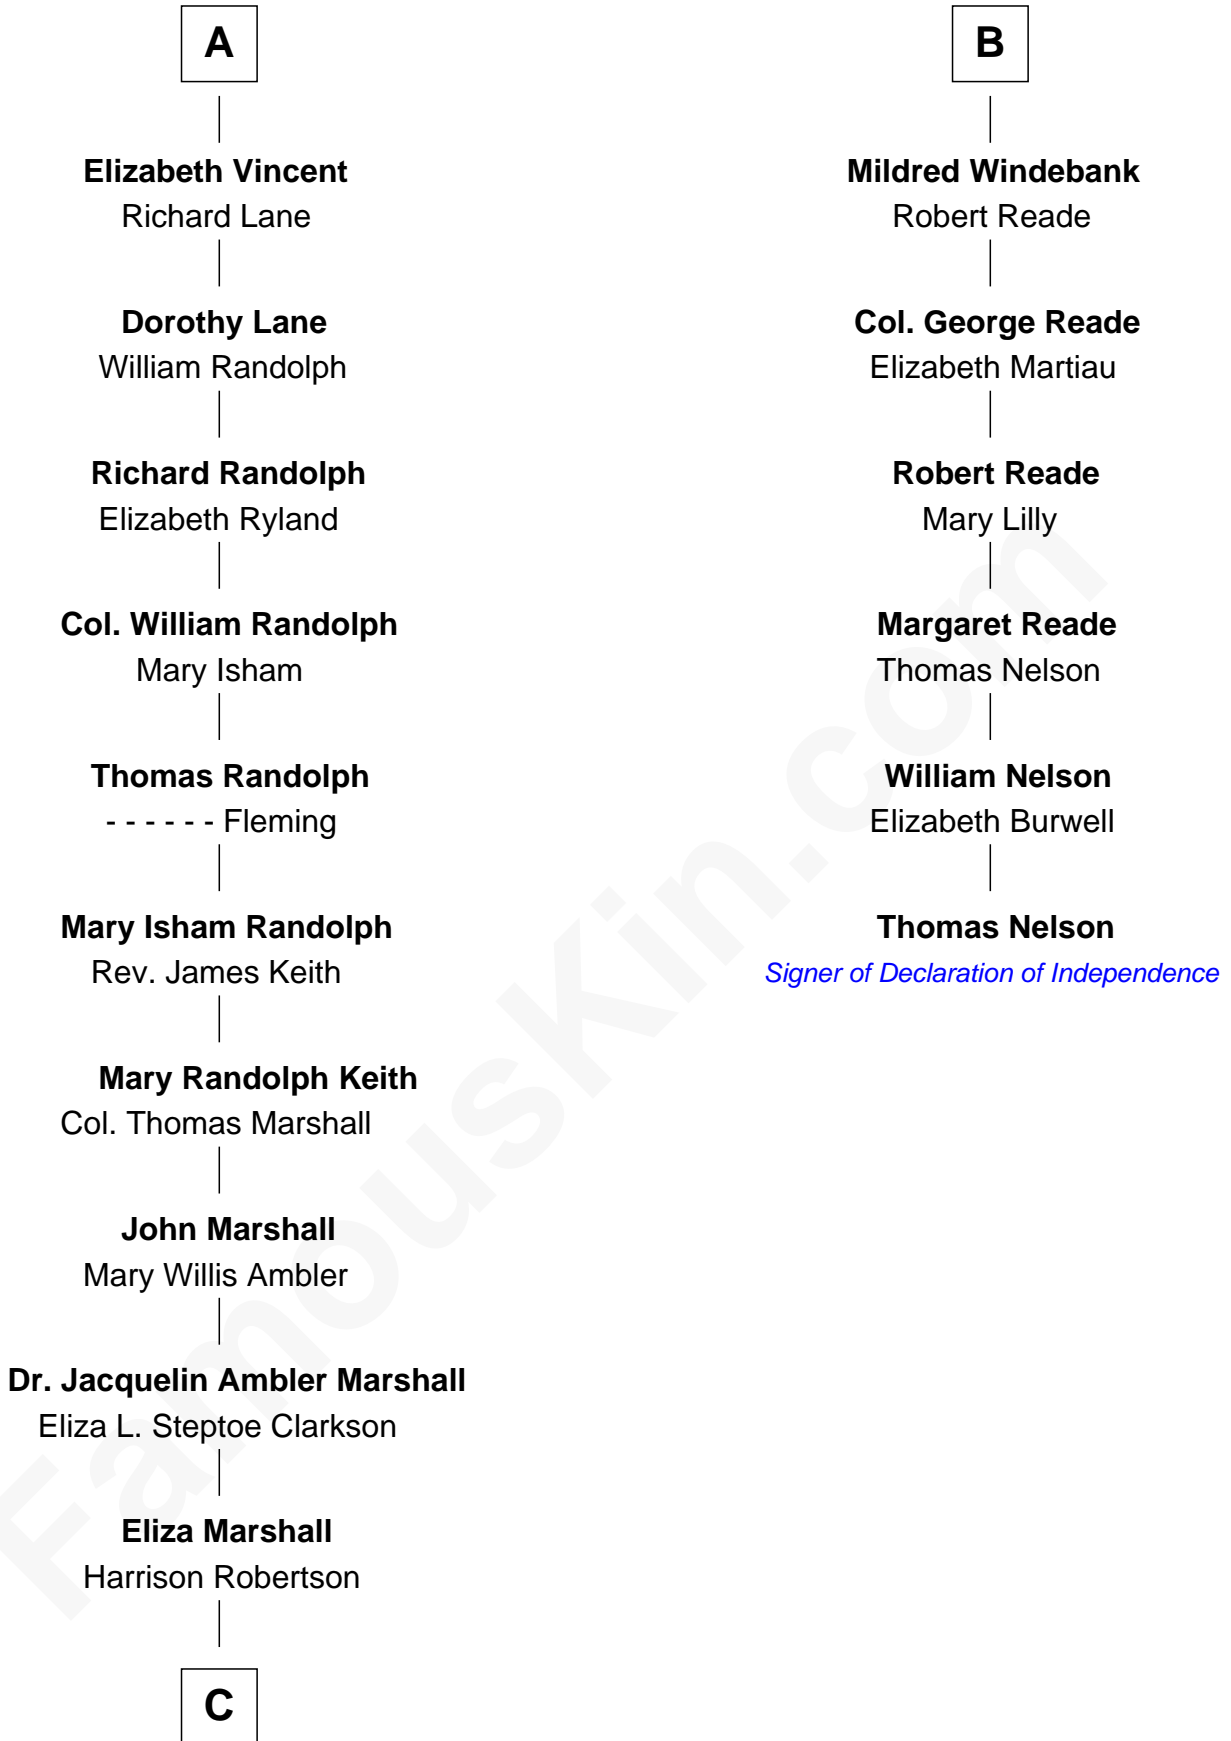

FamousKin.com
Relationship Chart of
Mary Chapin Carpenter
Singer and Songwriter

12th cousin 8 times removed of

Thomas Nelson
Signer of the Declaration of Independence

C

—
Harrison Robertson

Mary L. Vawter

—
Harrison Marshall Robertson