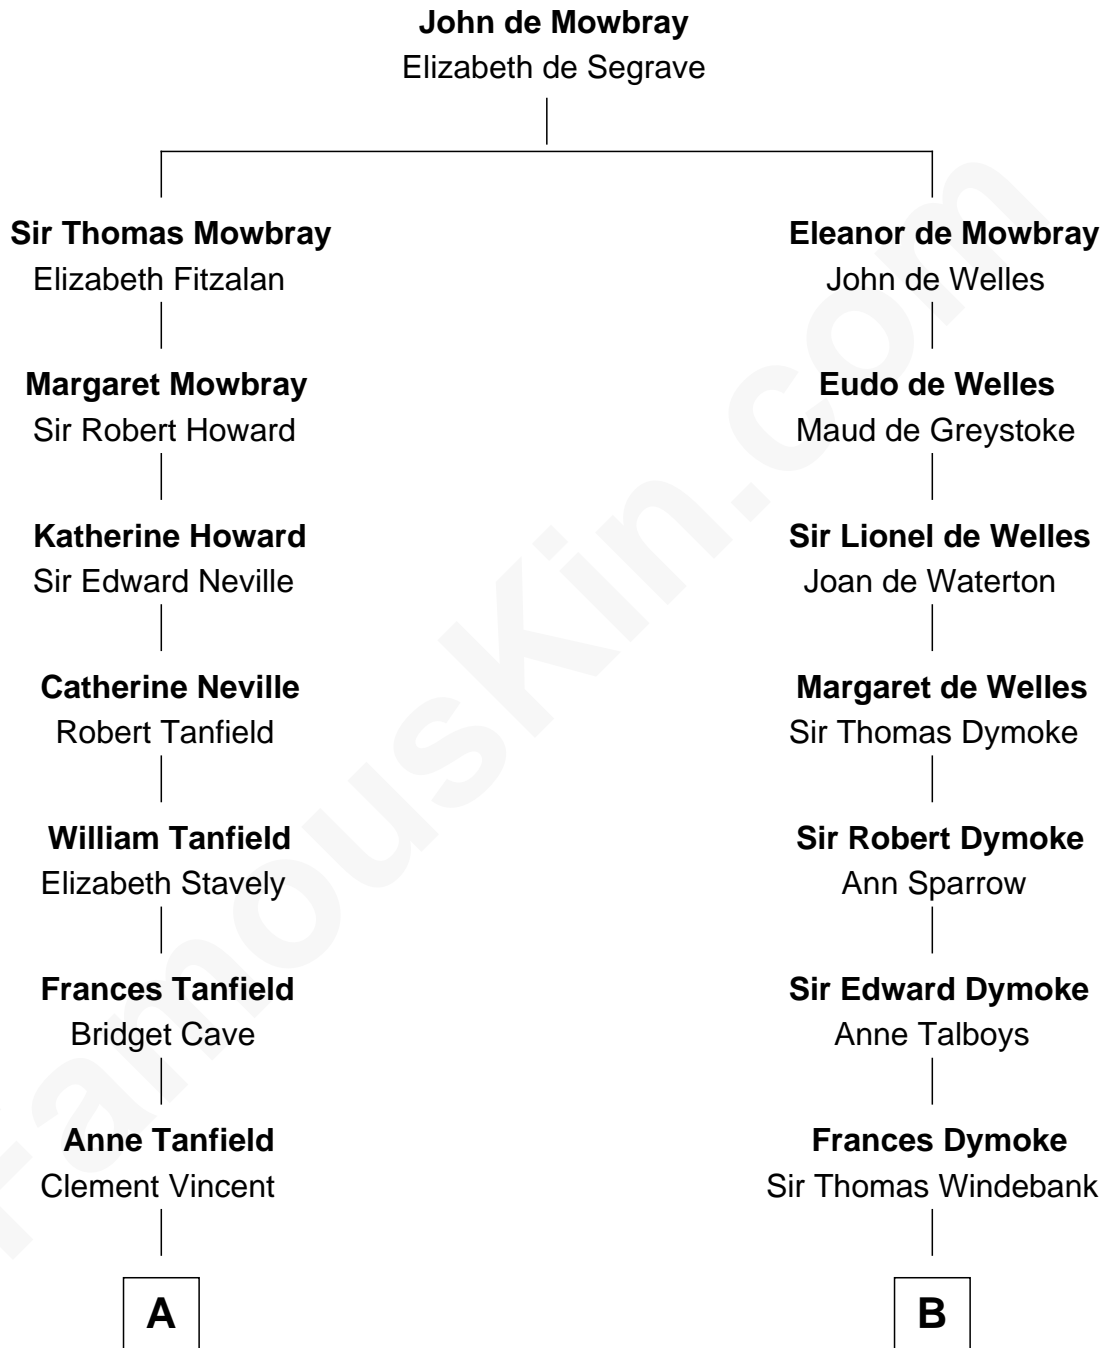

FamousKin.com
Relationship Chart of
Mary Chapin Carpenter
Singer and Songwriter

12th cousin 8 times removed of

Thomas Nelson
Signer of the Declaration of Independence

C

—
Harrison Robertson

Mary L. Vawter

—
Harrison Marshall Robertson

Mary MacKenzie

—
Mary Bowie Robertson

Chapin Carpenter

—
Mary Chapin Carpenter

Singer and Songwriter

FamousKin.com