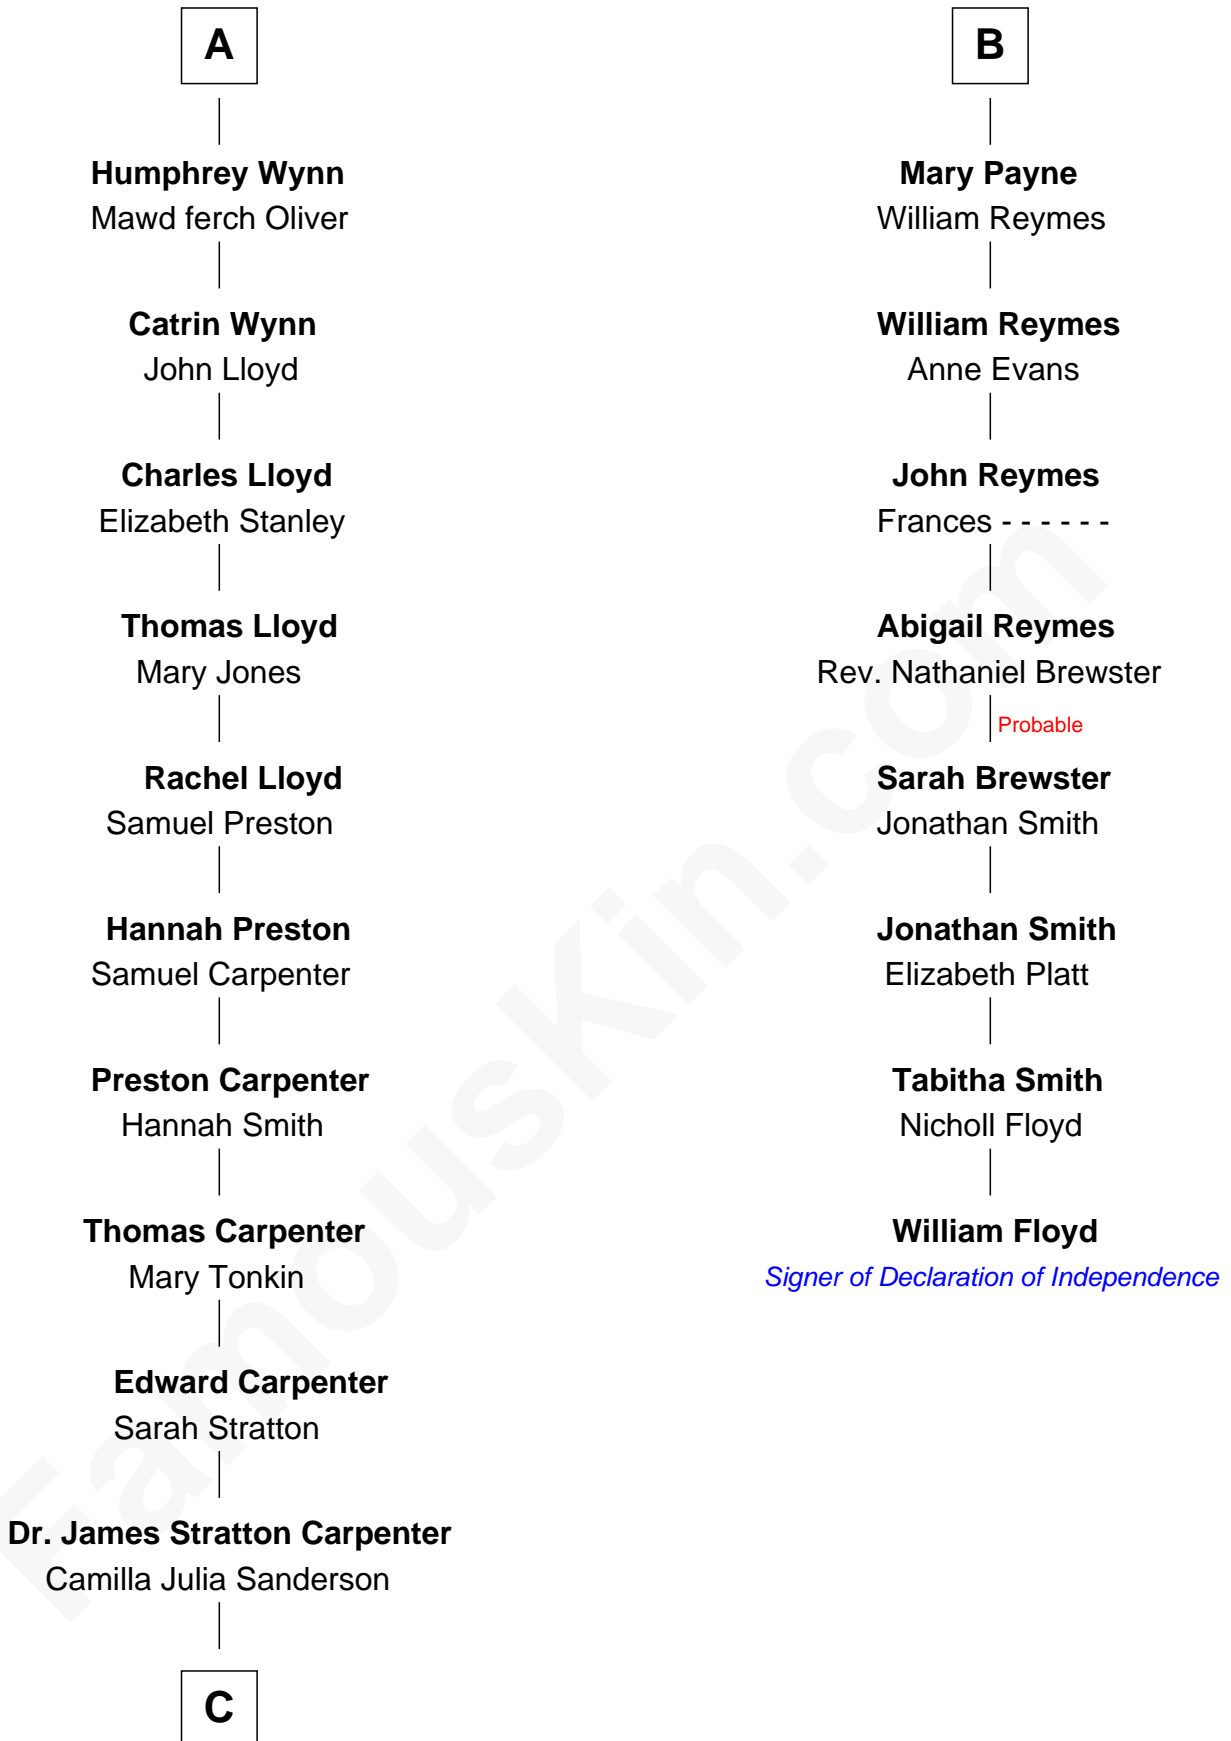

**FamousKin.com**  
**Relationship Chart of**  
**Mary Chapin Carpenter**  
*Singer and Songwriter*

14th cousin 7 times removed of

**William Floyd**  
*Signer of the Declaration of Independence*

**C**

—  
**Dr. John Thomas Carpenter**

Eliza Adelaide Hill

—  
**Dr. James Stratton Carpenter**

Lillian Louise Chapin

—  
**Chapin Carpenter**

Ruth Smythe

—  
**Chapin Carpenter**

Mary Bowie Robertson

—  
**Mary Chapin Carpenter**