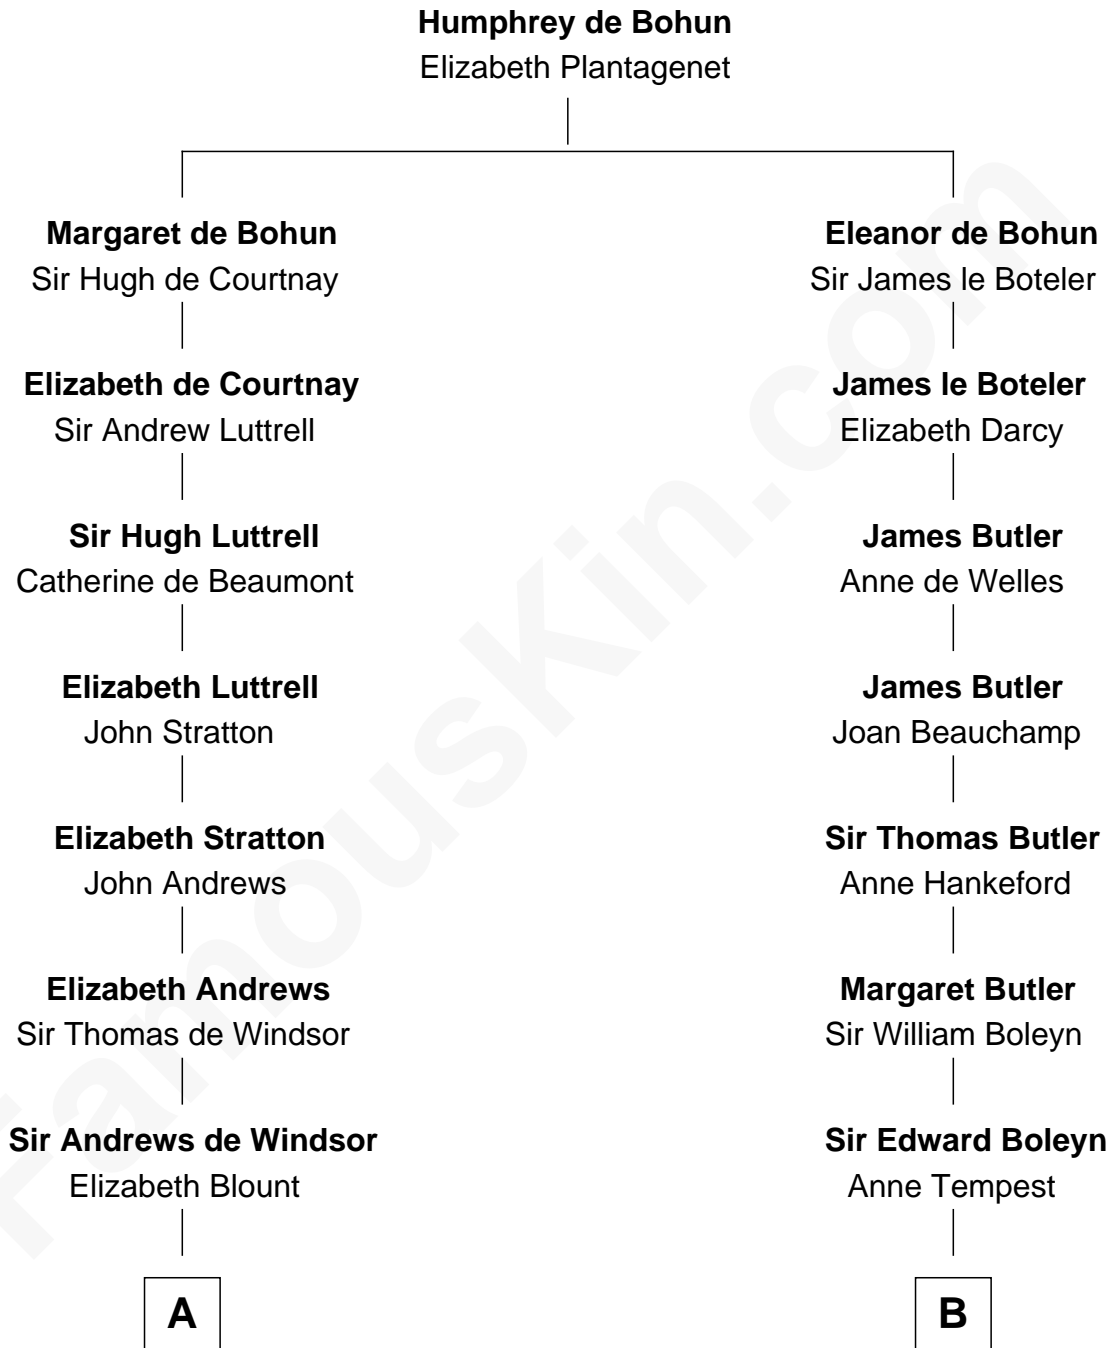

FamousKin.com
Relationship Chart of
Mary Chapin Carpenter
Singer and Songwriter

15th cousin 6 times removed of

William Floyd
Signer of the Declaration of Independence

C

Eliza Marshall
Harrison Robertson

Harrison Robertson
Mary L. Vawter

Harrison Marshall Robertson
Mary MacKenzie

Mary Bowie Robertson
Chapin Carpenter

Mary Chapin Carpenter
Singer and Songwriter

FamousKin.com