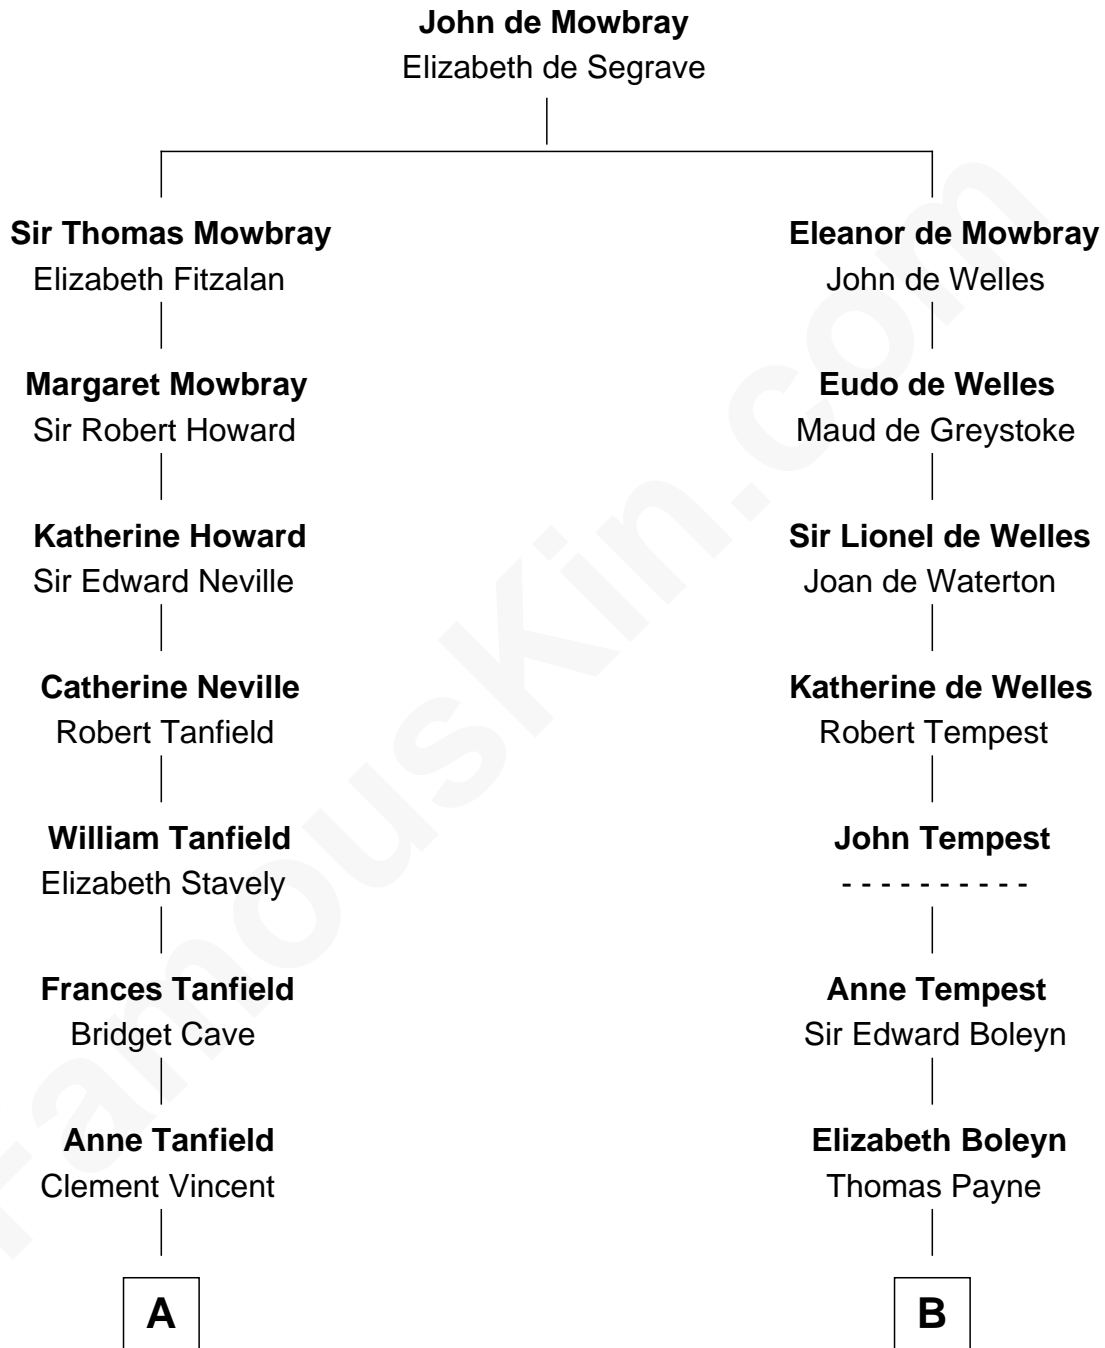

FamousKin.com
Relationship Chart of
Mary Chapin Carpenter
Singer and Songwriter

14th cousin 6 times removed of

William Floyd
Signer of the Declaration of Independence

C

—
Harrison Robertson

Mary L. Vawter

—
Harrison Marshall Robertson

Mary MacKenzie

—
Mary Bowie Robertson

Chapin Carpenter

—
Mary Chapin Carpenter

Singer and Songwriter

FamousKin.com