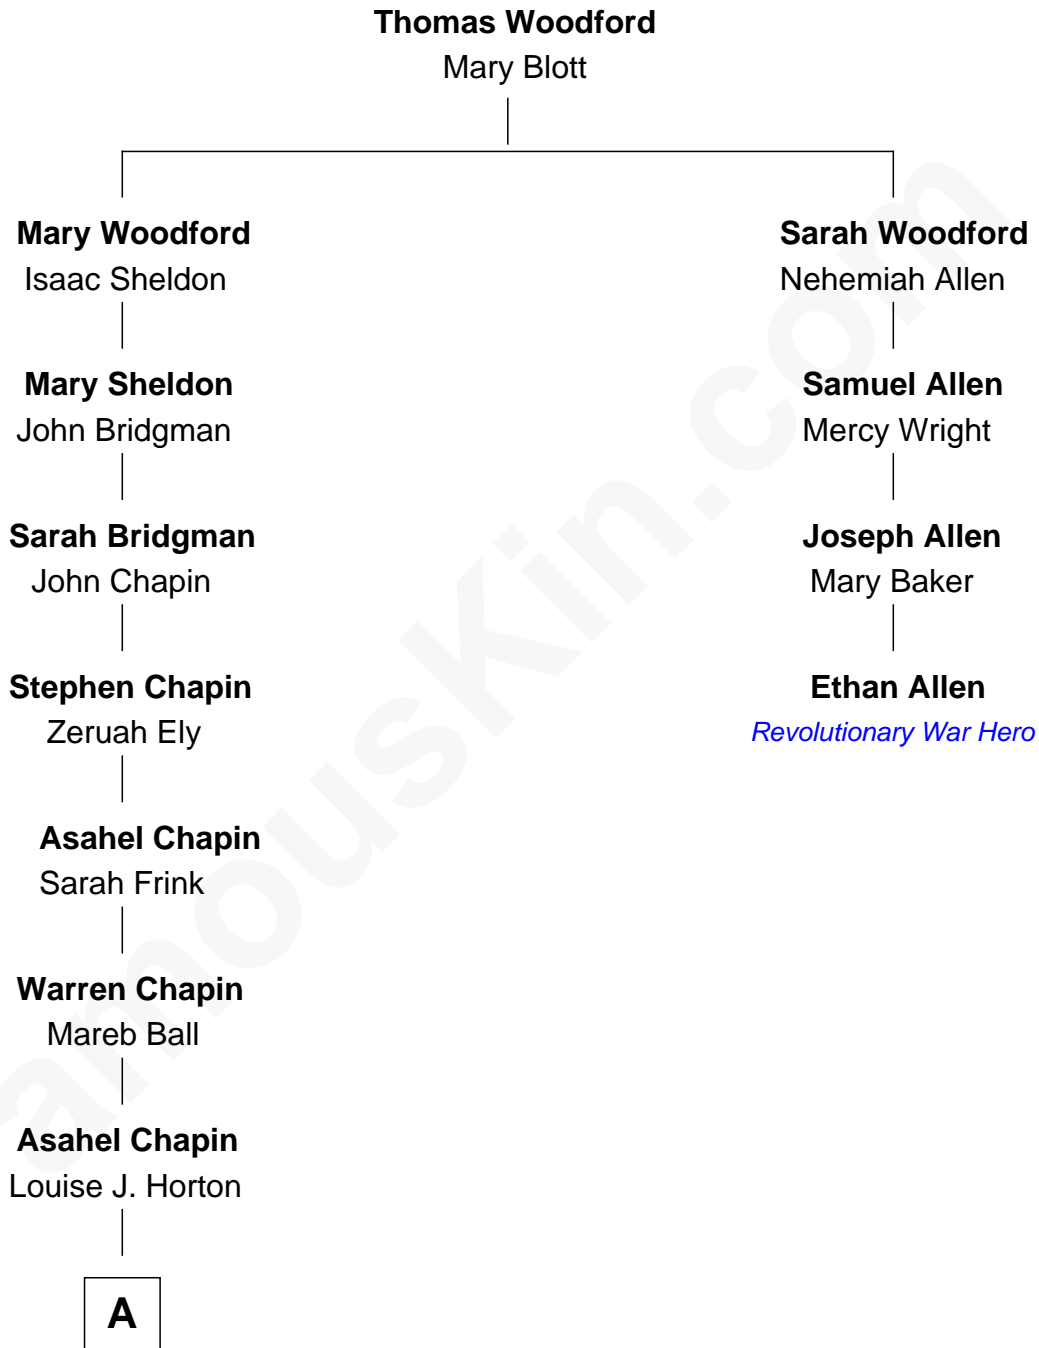

**FamousKin.com**  
**Relationship Chart of**  
**Mary Chapin Carpenter**  
*Singer and Songwriter*

3rd cousin 7 times removed of

**Ethan Allen**  
*Revolutionary War Hero*

**A**

—  
**Lillian Louise Chapin**  
Dr. James Stratton Carpenter

—  
**Chapin Carpenter**  
Ruth Smythe

—  
**Chapin Carpenter**  
Mary Bowie Robertson

—  
**Mary Chapin Carpenter**  
*Singer and Songwriter*

FamousKin.com