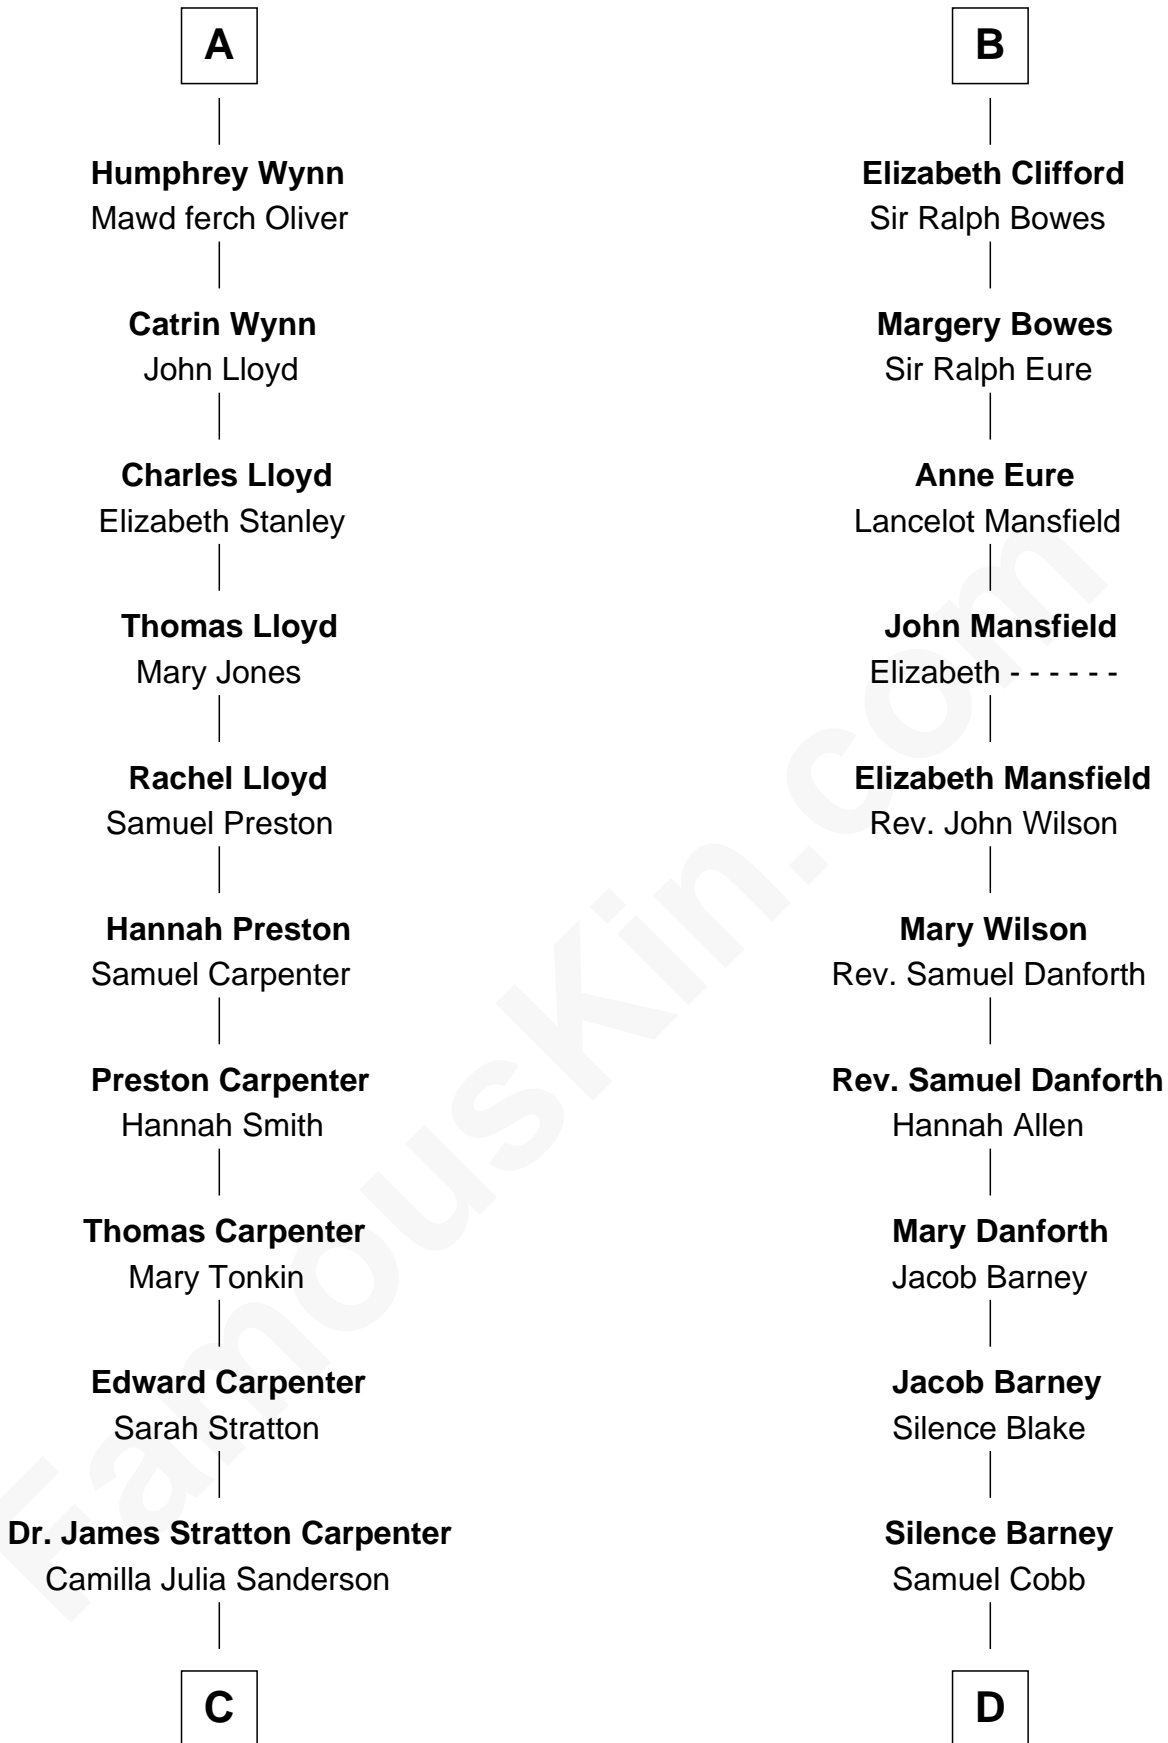

**FamousKin.com**  
**Relationship Chart of**  
**Mary Chapin Carpenter**  
*Singer and Songwriter*

**21st cousin of**  
**Sandra Day O'Connor**  
*First Female U.S. Supreme Court Justice*

**C**

**Dr. John Thomas Carpenter**

Eliza Adelaide Hill

**Dr. James Stratton Carpenter**

Lillian Louise Chapin

**Chapin Carpenter**

Ruth Smythe

**Chapin Carpenter**

Mary Bowie Robertson

**Mary Chapin Carpenter**

*Singer and Songwriter*

**D**

**Lettice Carlyle Cobb**

Luke Day

**Hollis Day**

Eliza L. Flanders

**Henry Clay Day**

Alice Edith Hilton