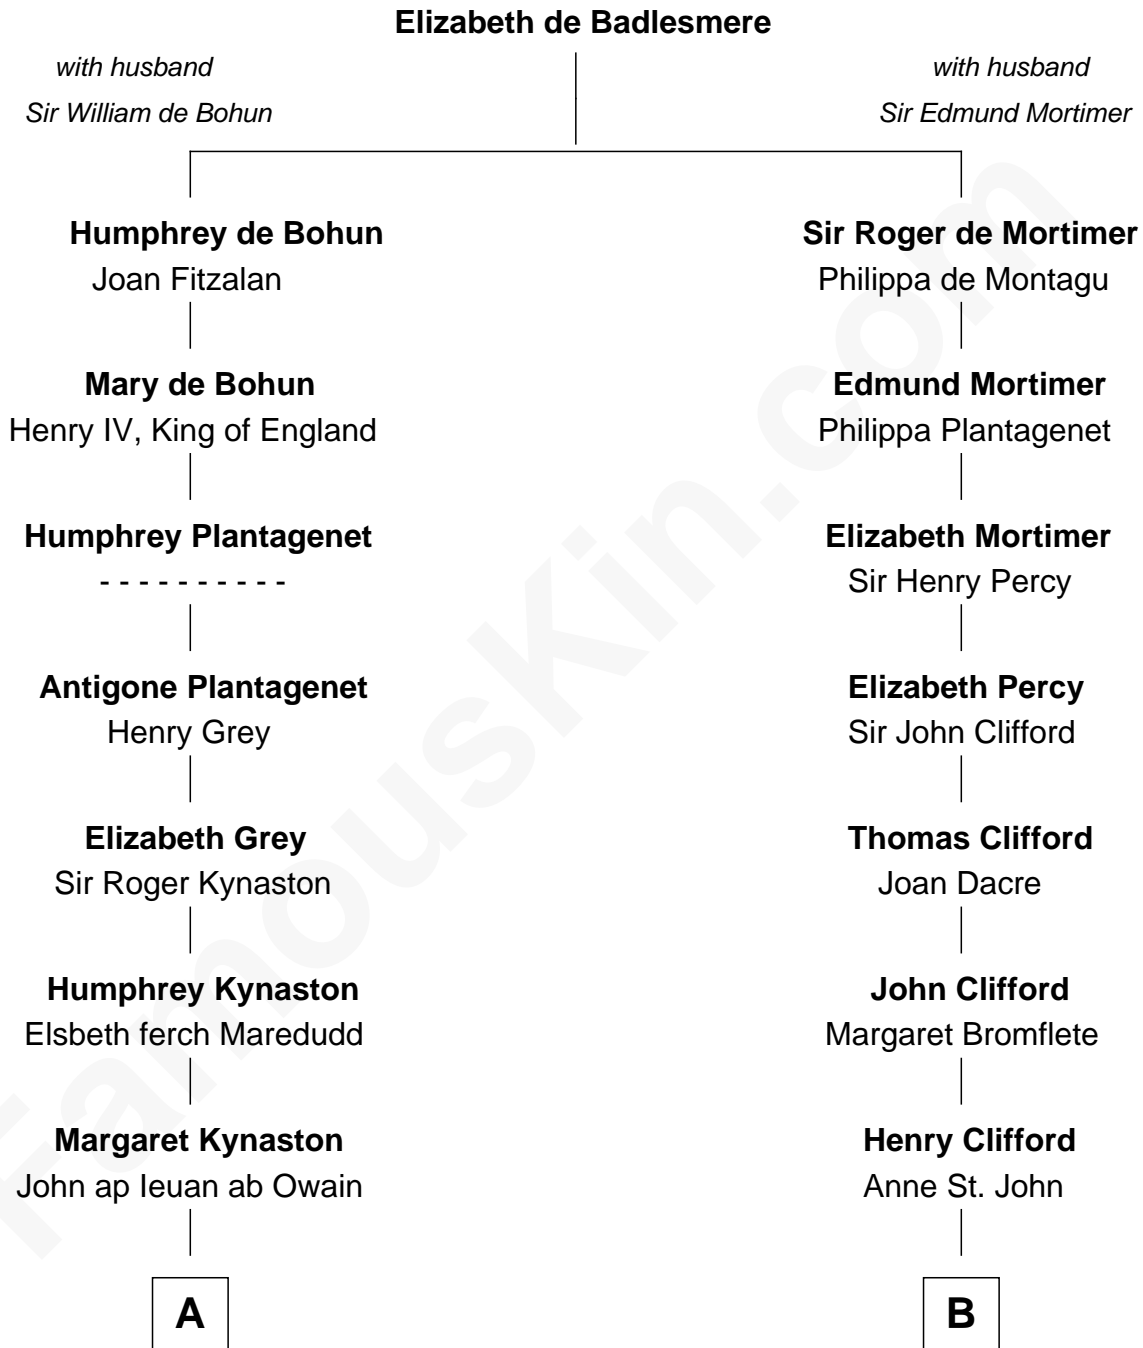

**FamousKin.com**  
**Relationship Chart of**  
**Mary Chapin Carpenter**  
*Singer and Songwriter*

**21st cousin of**  
**Sandra Day O'Connor**  
*First Female U.S. Supreme Court Justice*

**C**

**Dr. John Thomas Carpenter**

Eliza Adelaide Hill

**Dr. James Stratton Carpenter**

Lillian Louise Chapin

**Chapin Carpenter**

Ruth Smythe

**Chapin Carpenter**

Mary Bowie Robertson

**Mary Chapin Carpenter**

*Singer and Songwriter*

**D**

**Lettice Carlyle Cobb**

Luke Day

**Hollis Day**

Eliza L. Flanders

**Henry Clay Day**

Alice Edith Hilton