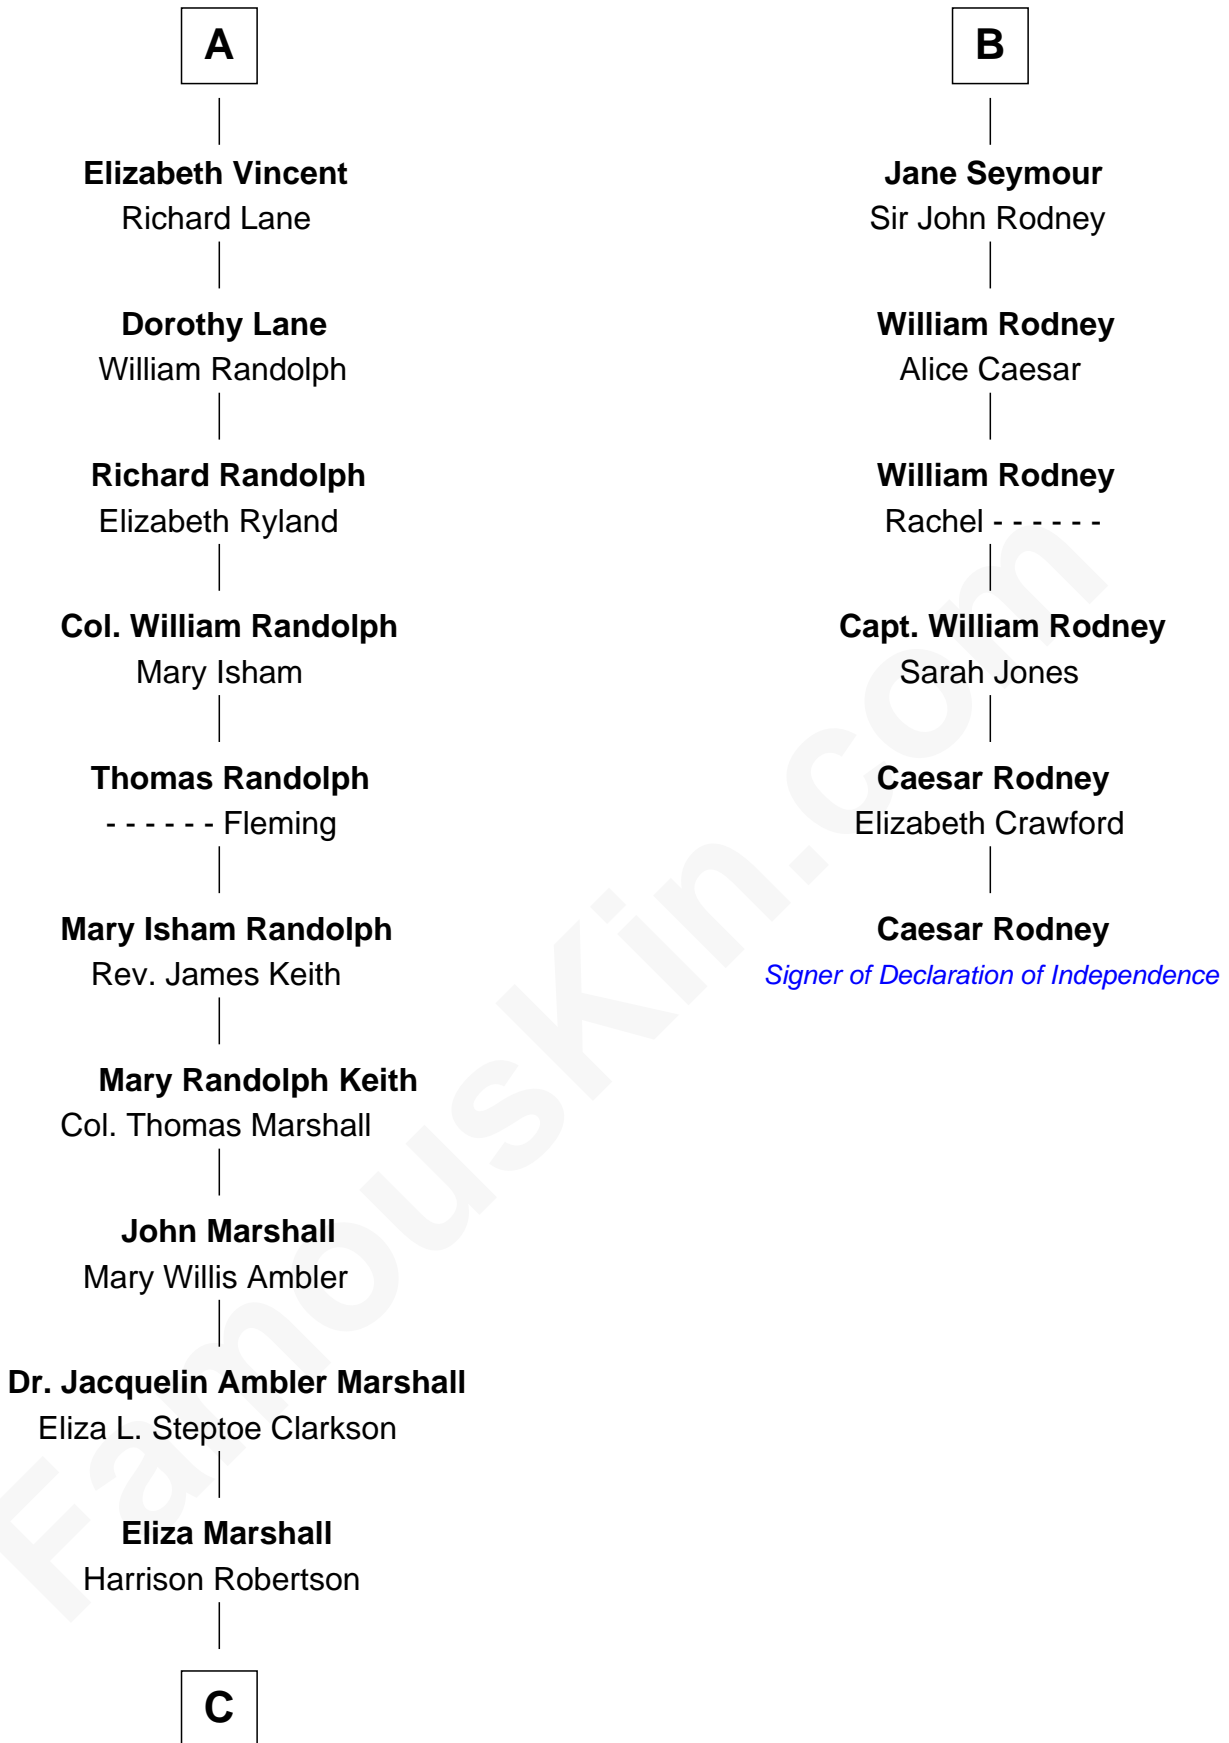

**FamousKin.com**  
**Relationship Chart of**  
**Mary Chapin Carpenter**  
*Singer and Songwriter*

12th cousin 8 times removed of

**Caesar Rodney**  
*Signer of the Declaration of Independence*

**Sir Ralph de Neville**  
 Alice de Audley

**Frances Tanfield**  
 Bridget Cave

**Anne Tanfield**  
 Clement Vincent

**A**

**Margaret de Neville**  
 Sir Henry Percy

**Sir Henry Percy**  
 Elizabeth Mortimer

**Elizabeth Percy**  
 Sir John Clifford

**Mary Clifford**  
 Sir Philip Wentworth

**Sir Henry Wentworth**  
 Anne Say

**Margery Wentworth**  
 Sir John Seymour

**Sir Henry Seymour**  
 Barbara Morgan

**B**

**C**

—  
**Harrison Robertson**

Mary L. Vawter