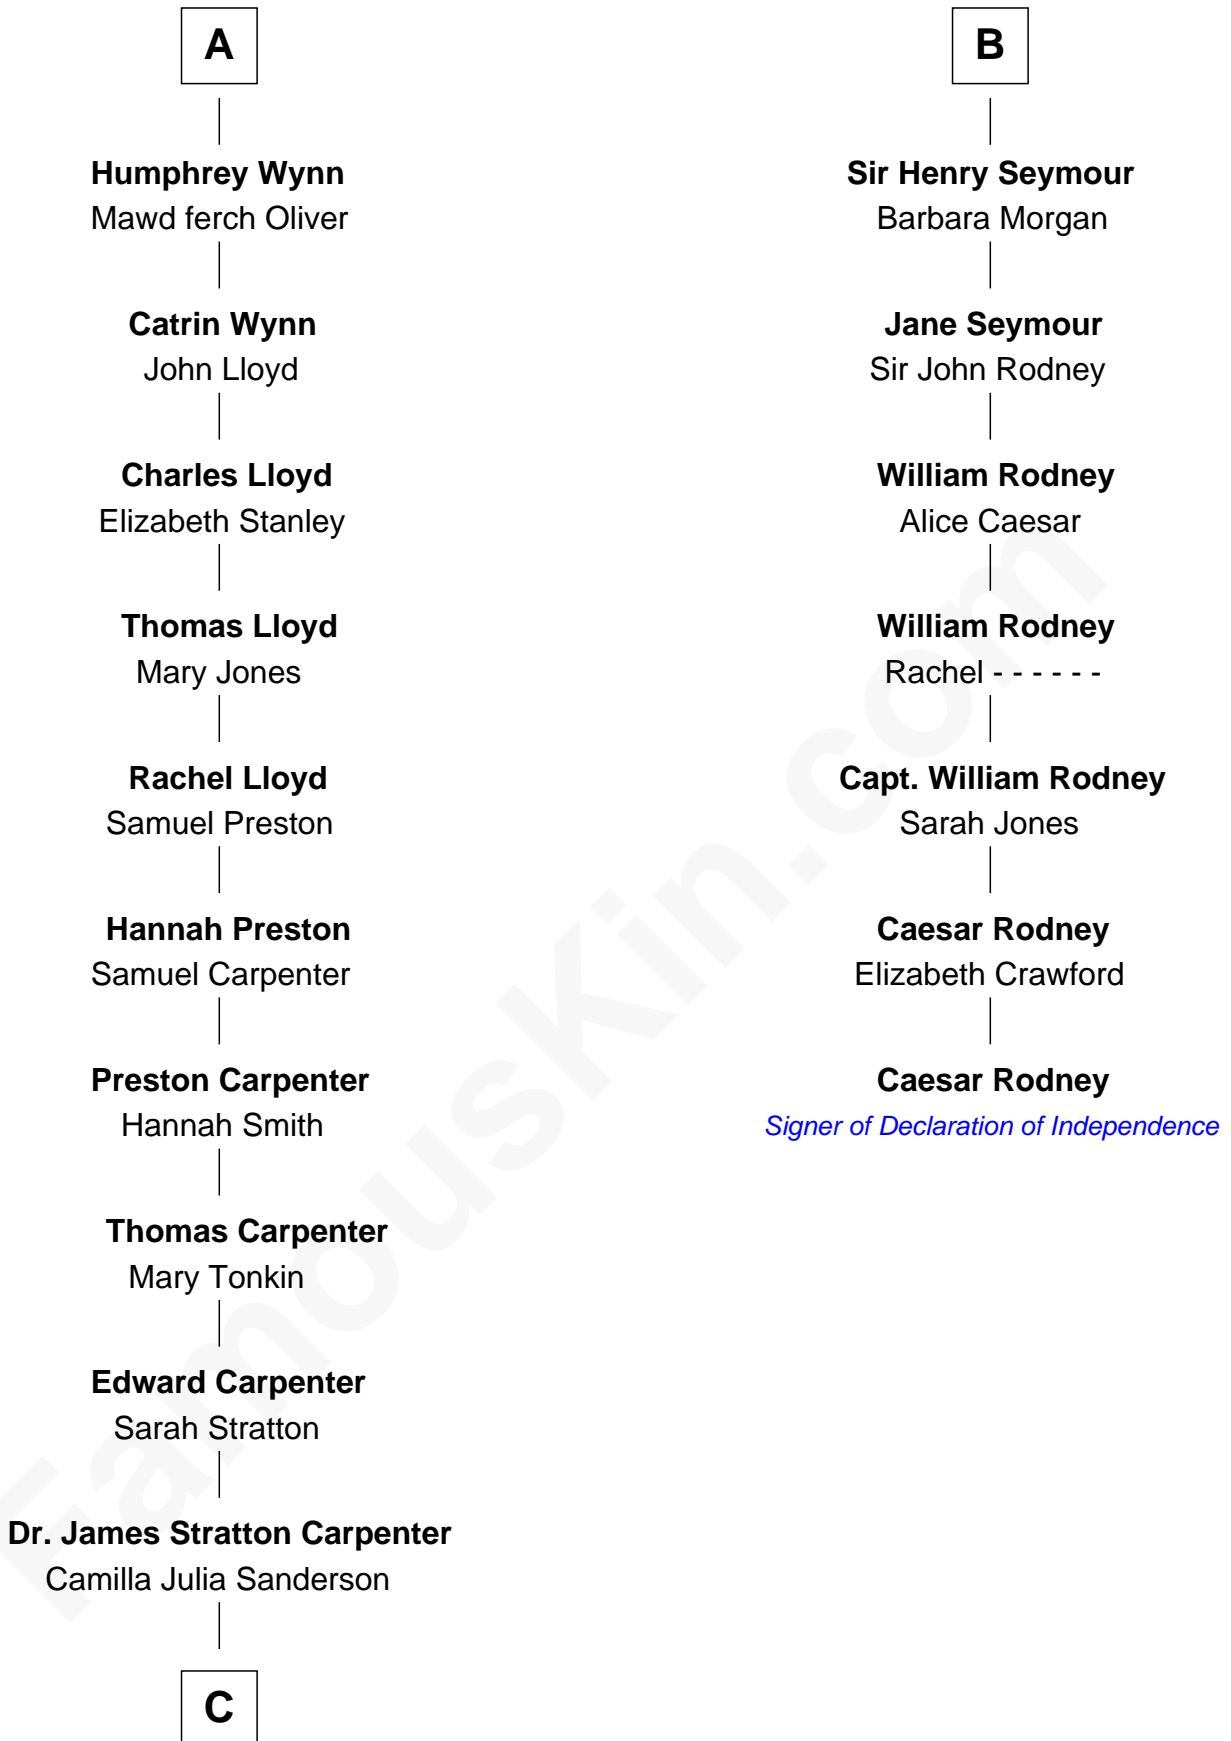

**FamousKin.com**  
**Relationship Chart of**  
**Mary Chapin Carpenter**  
*Singer and Songwriter*

13th cousin 8 times removed of

**Caesar Rodney**  
*Signer of the Declaration of Independence*

**C**

Dr. John Thomas Carpenter

Eliza Adelaide Hill

Dr. James Stratton Carpenter

Lillian Louise Chapin

Chapin Carpenter

Ruth Smythe

Chapin Carpenter

Mary Bowie Robertson

Mary Chapin Carpenter