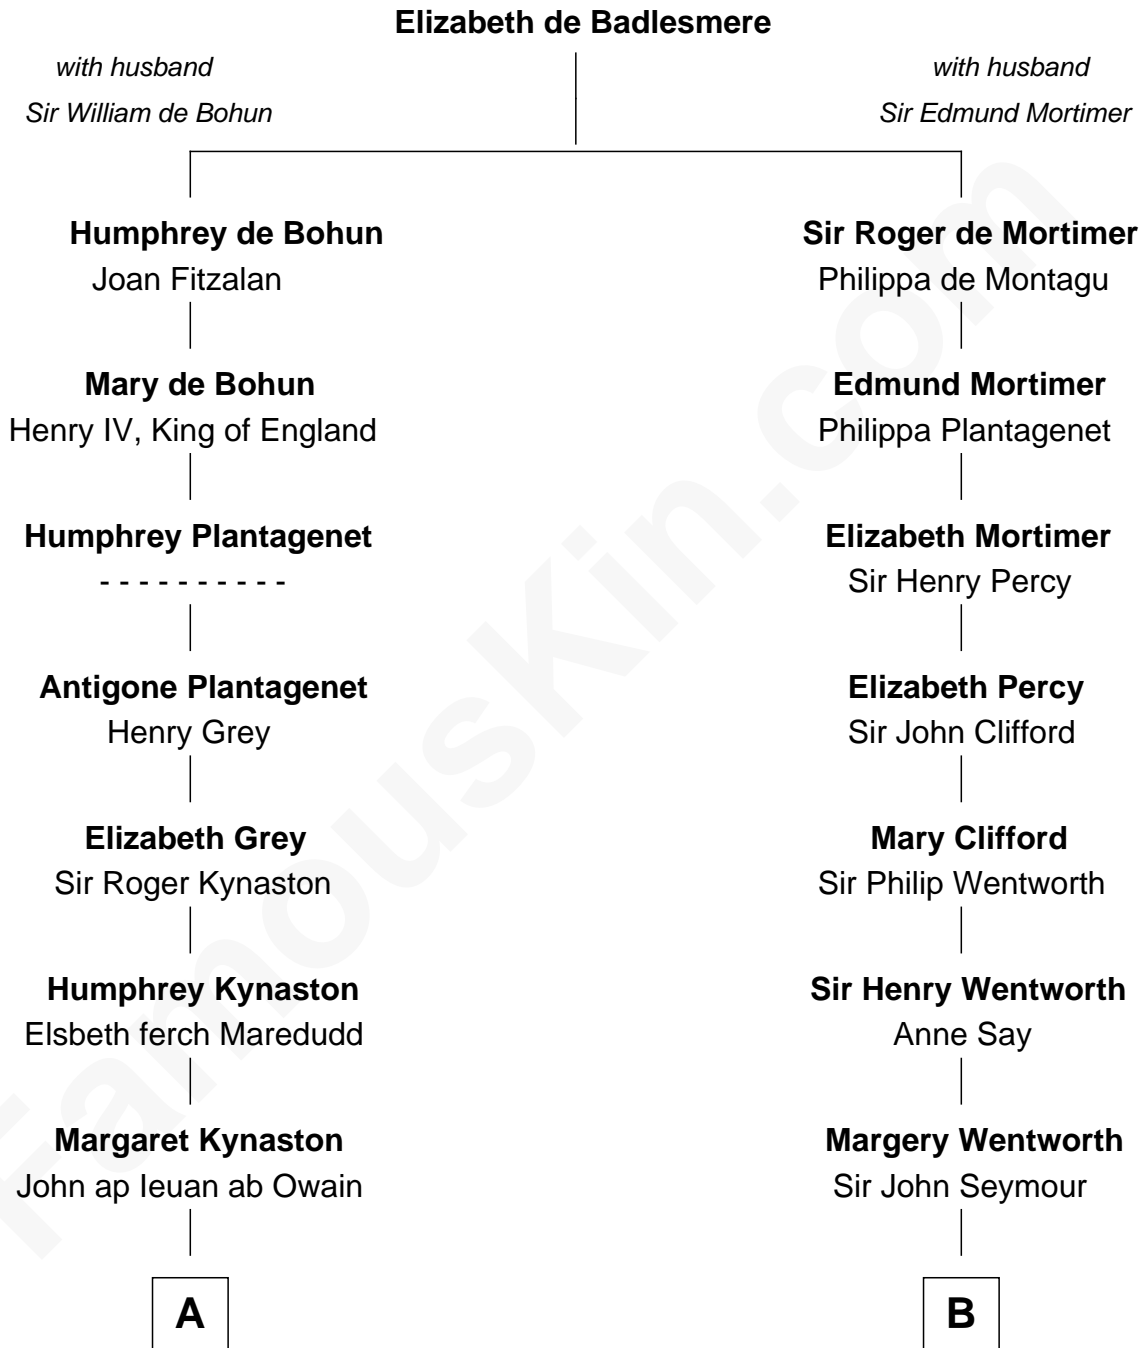

**FamousKin.com**  
**Relationship Chart of**  
**Mary Chapin Carpenter**  
*Singer and Songwriter*

13th cousin 8 times removed of

**Caesar Rodney**  
*Signer of the Declaration of Independence*

**C**

Dr. John Thomas Carpenter

Eliza Adelaide Hill

Dr. James Stratton Carpenter

Lillian Louise Chapin

Chapin Carpenter

Ruth Smythe

Chapin Carpenter

Mary Bowie Robertson

Mary Chapin Carpenter

*Singer and Songwriter*

FamousKin.com