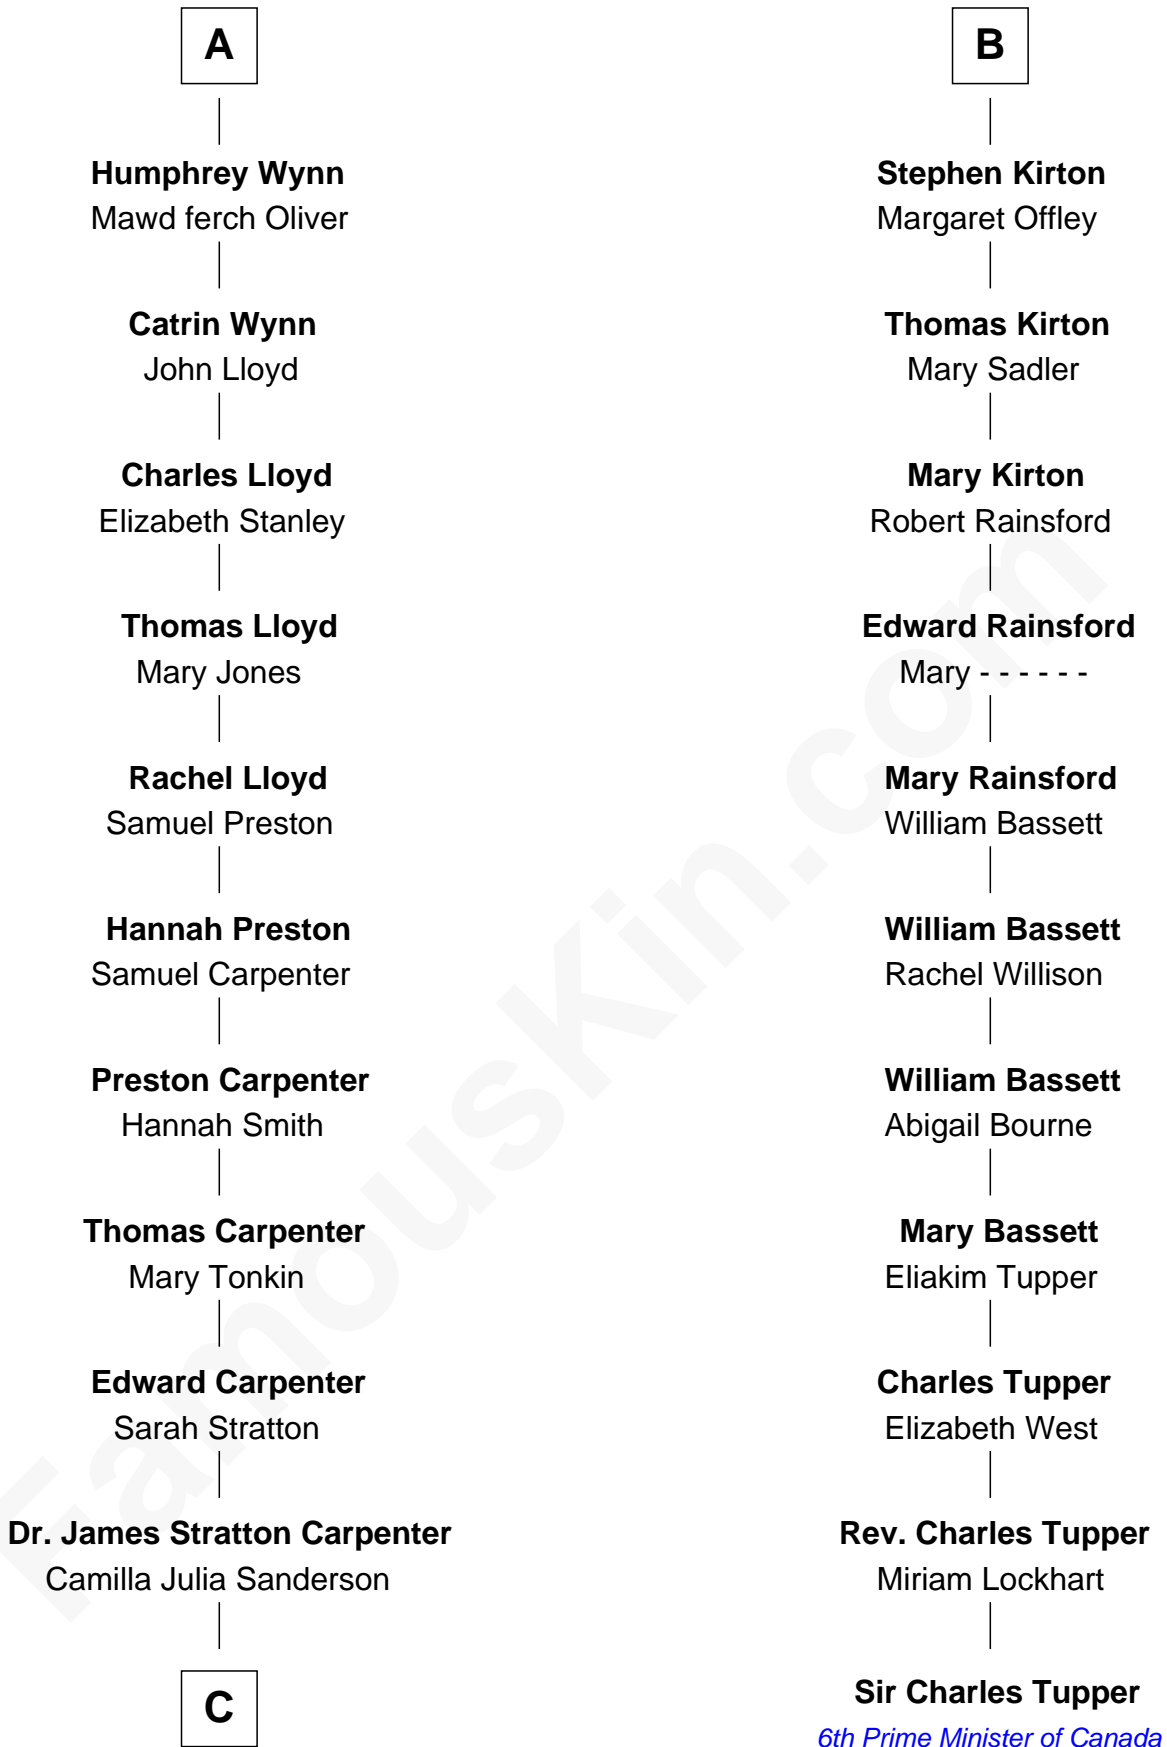

FamousKin.com
Relationship Chart of
Mary Chapin Carpenter
Singer and Songwriter

17th cousin 4 times removed of
Sir Charles Tupper
6th Prime Minister of Canada

C

—
Dr. John Thomas Carpenter

Eliza Adelaide Hill

—
Dr. James Stratton Carpenter

Lillian Louise Chapin

—
Chapin Carpenter

Ruth Smythe

—
Chapin Carpenter

Mary Bowie Robertson

—
Mary Chapin Carpenter

Singer and Songwriter