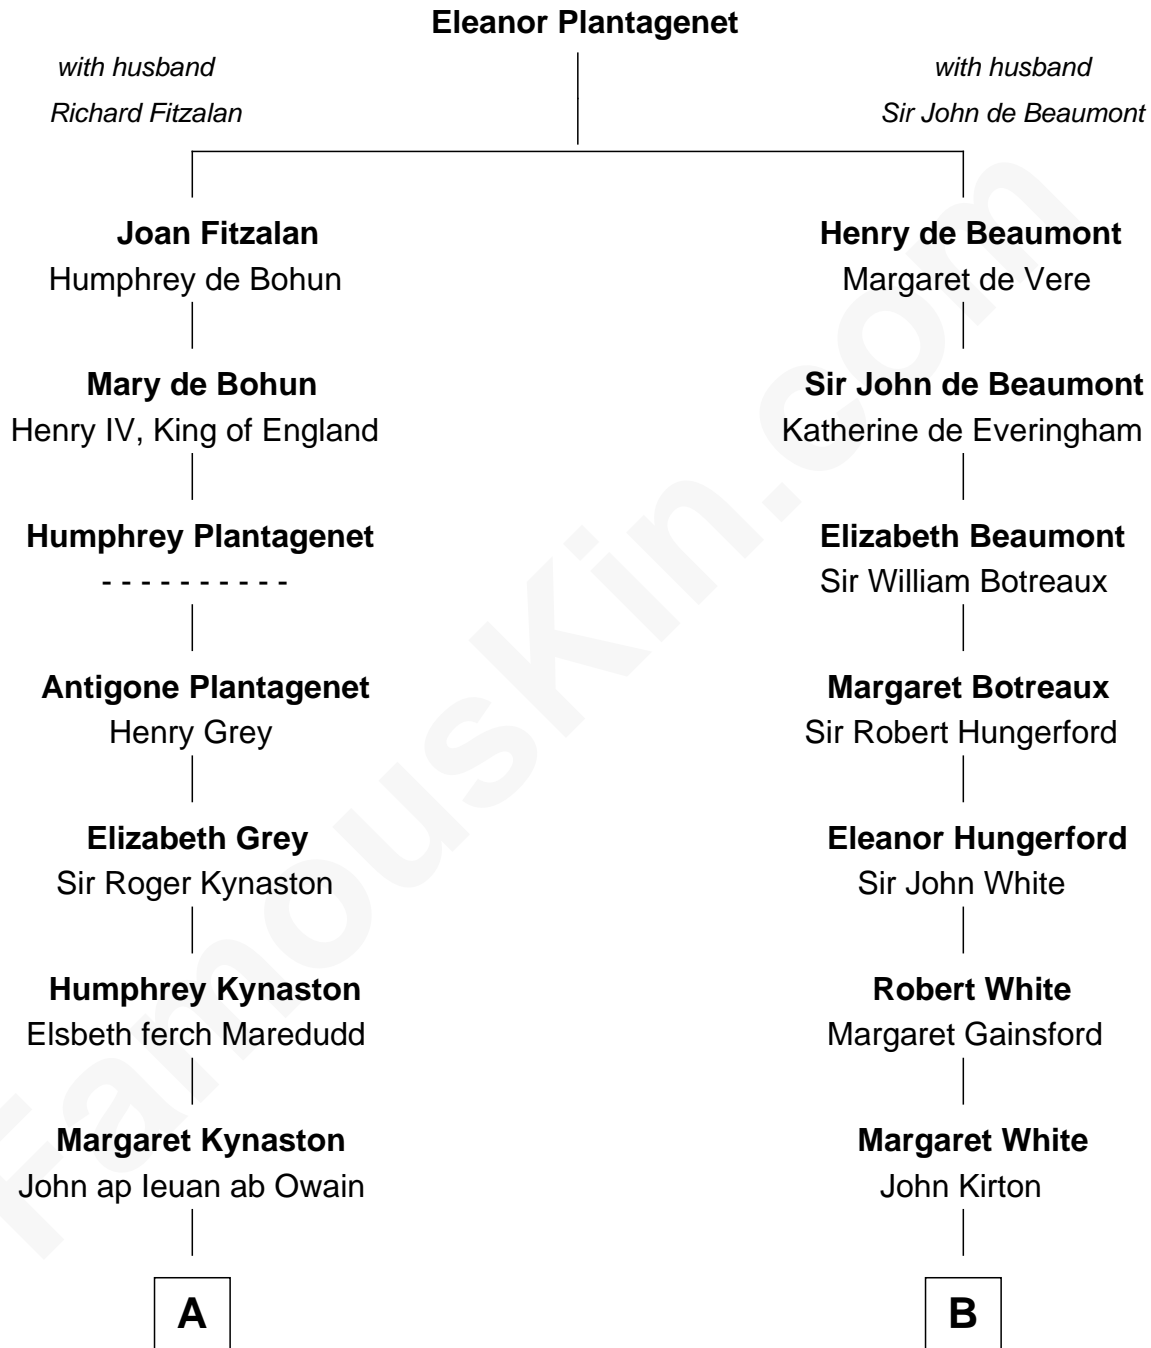

FamousKin.com
Relationship Chart of
Mary Chapin Carpenter
Singer and Songwriter

17th cousin 4 times removed of
Sir Charles Tupper
6th Prime Minister of Canada

C

—
Dr. John Thomas Carpenter

Eliza Adelaide Hill

—
Dr. James Stratton Carpenter

Lillian Louise Chapin

—
Chapin Carpenter

Ruth Smythe

—
Chapin Carpenter

Mary Bowie Robertson

—
Mary Chapin Carpenter

Singer and Songwriter