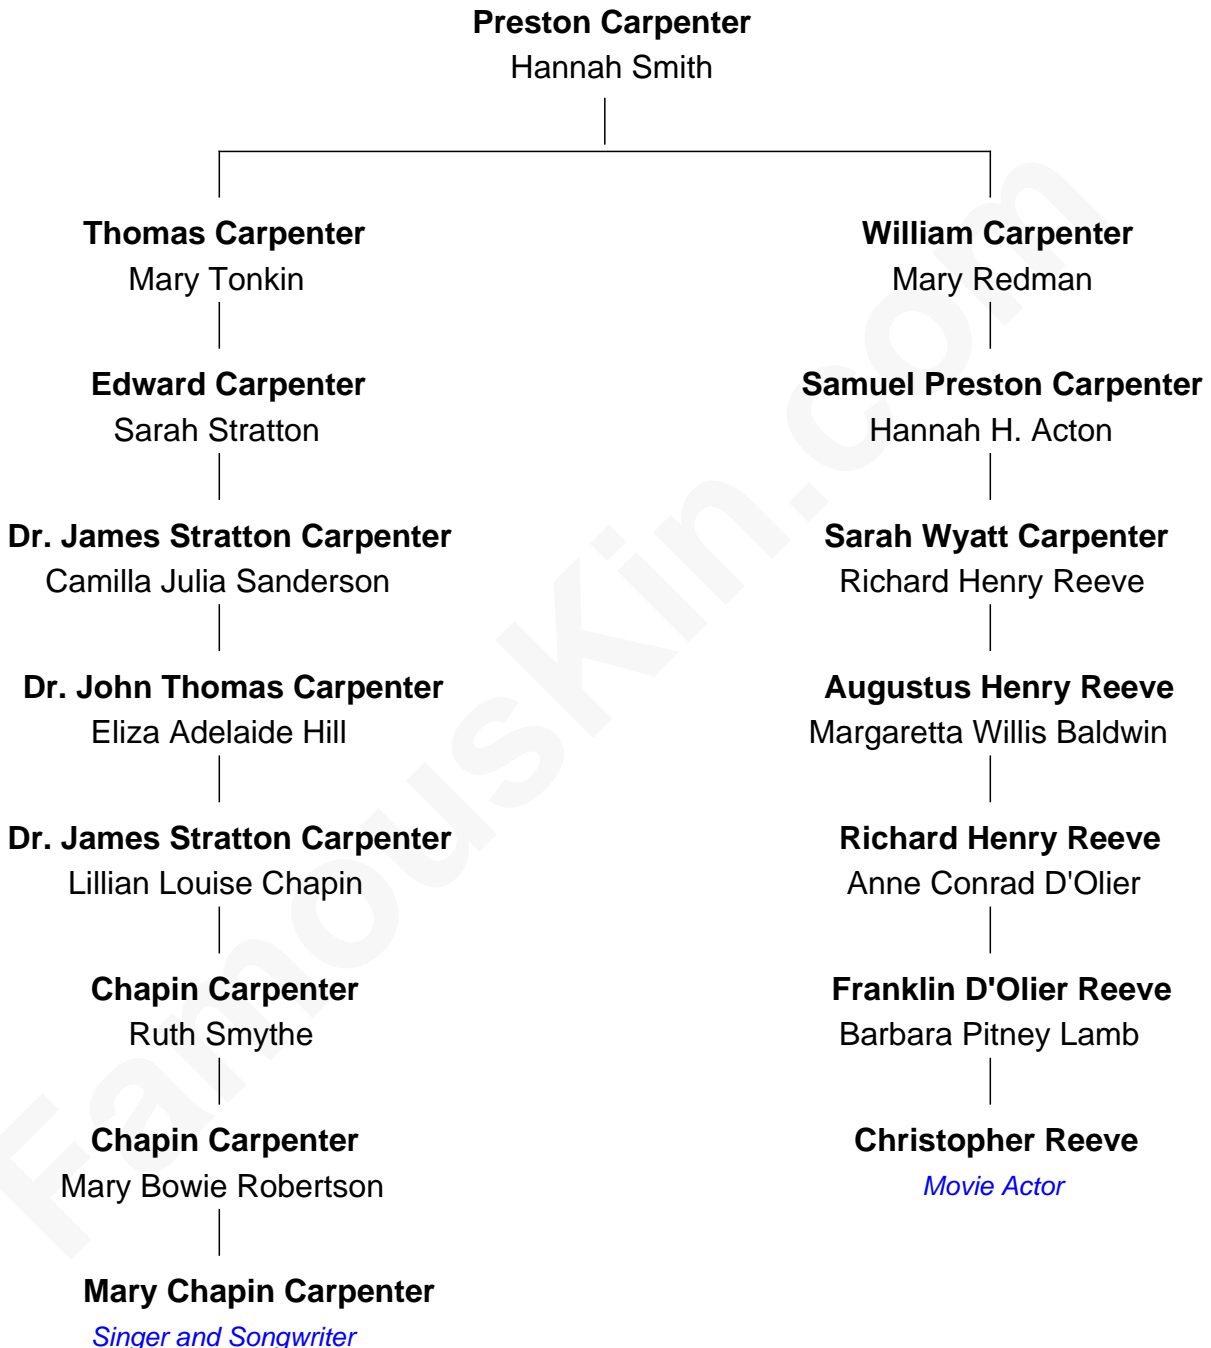

FamousKin.com
Relationship Chart of
Mary Chapin Carpenter
Singer and Songwriter

6th cousin 1 time removed of
Christopher Reeve
Movie Actor

Christopher Reeve photo by [Jbfrankel](#) [\(CC BY-SA 3.0\)](#)