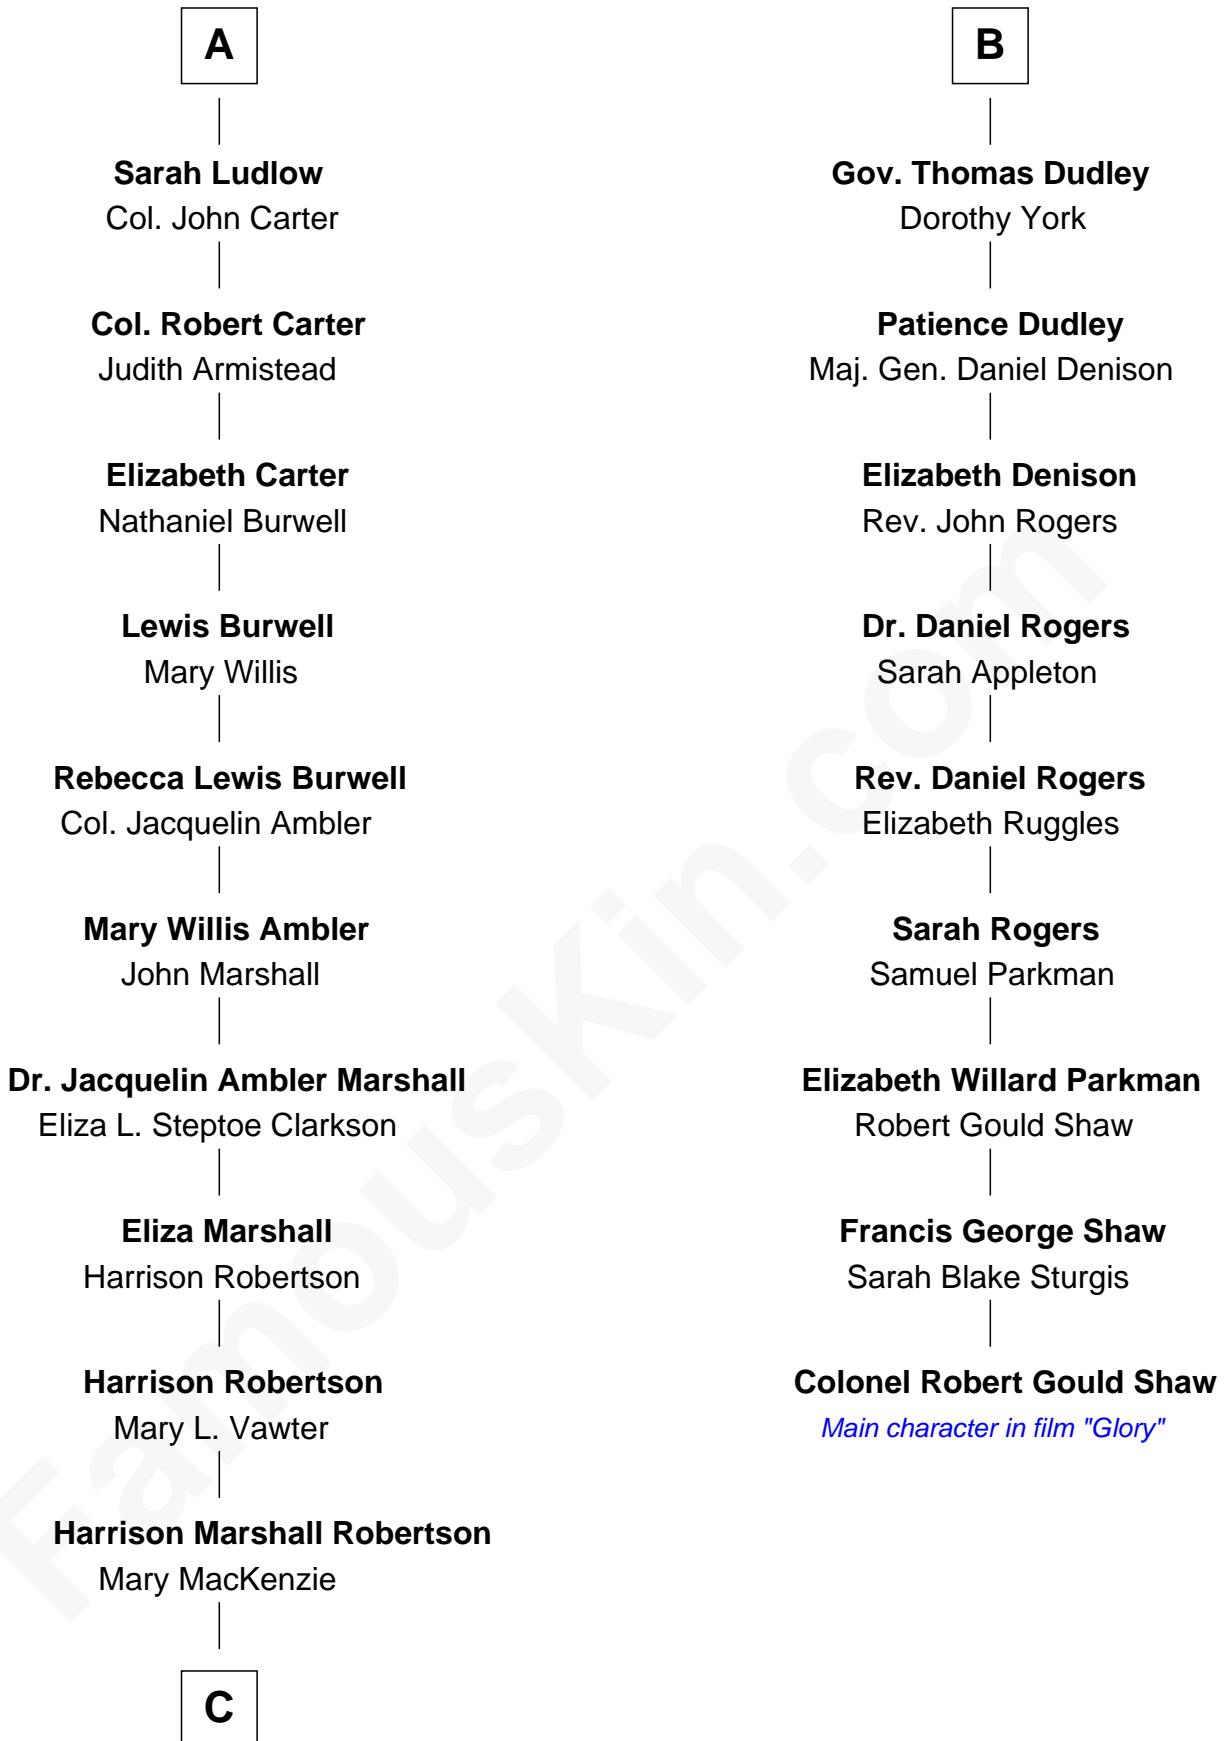

FamousKin.com
Relationship Chart of
Mary Chapin Carpenter
Singer and Songwriter

15th cousin 3 times removed of
Colonel Robert Gould Shaw
U.S. Civil War leader of film "Glory" fame

C

—
Mary Bowie Robertson

Chapin Carpenter

—
Mary Chapin Carpenter

Singer and Songwriter

FamousKin.com