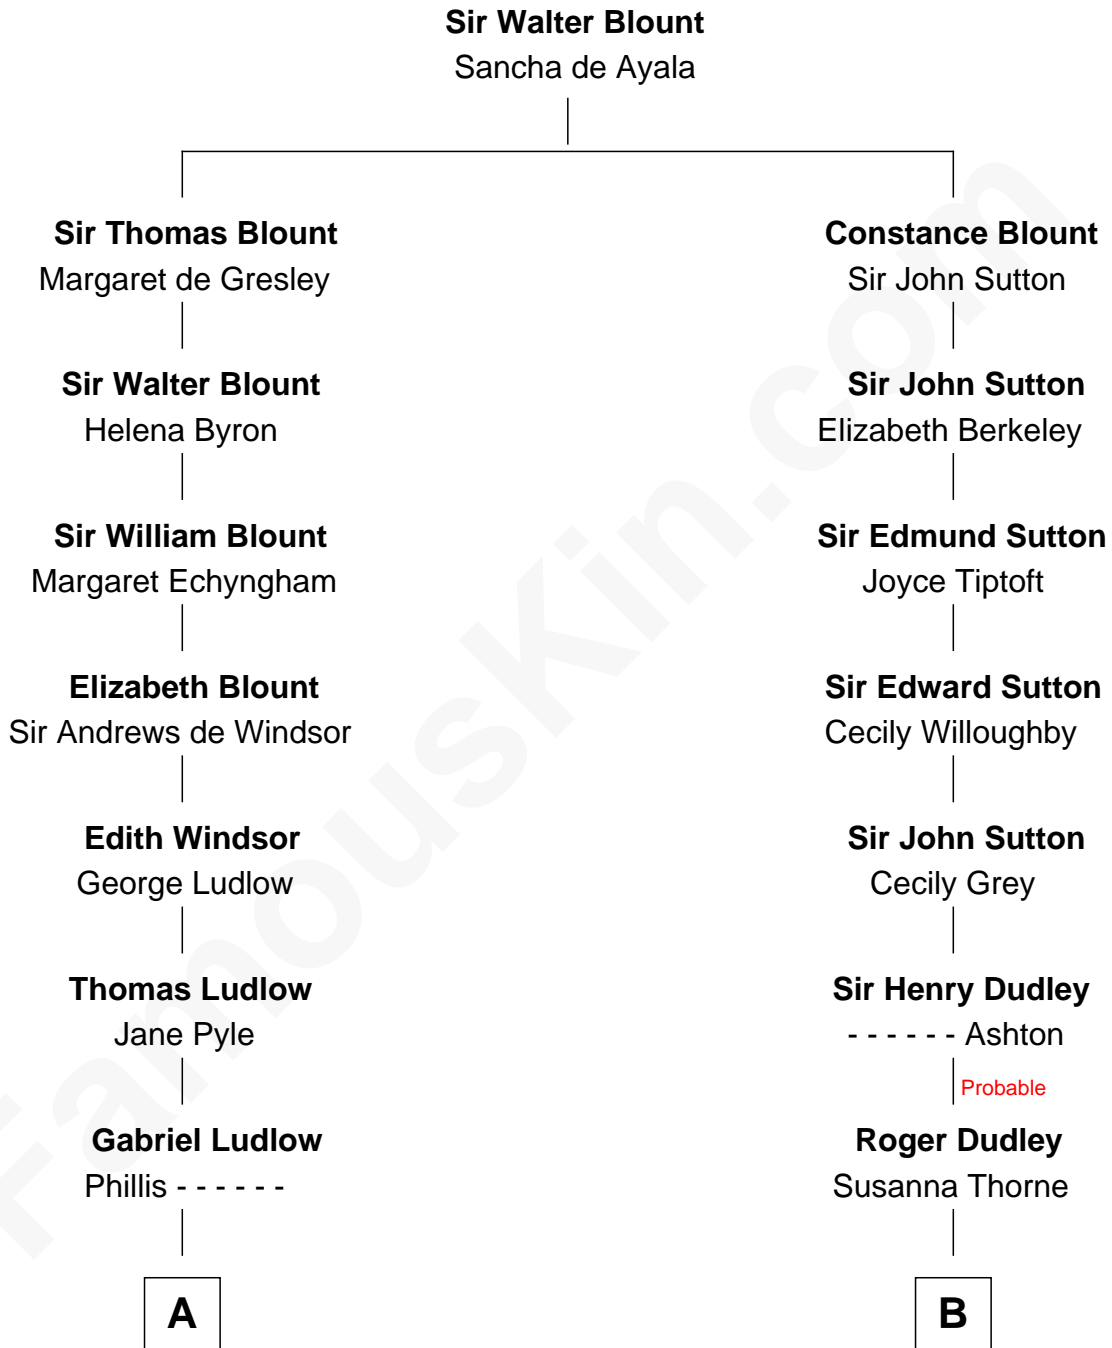

FamousKin.com
Relationship Chart of
Mary Chapin Carpenter
Singer and Songwriter

15th cousin 3 times removed of
Colonel Robert Gould Shaw
U.S. Civil War leader of film "Glory" fame

C

—
Mary Bowie Robertson

Chapin Carpenter

—
Mary Chapin Carpenter

Singer and Songwriter

FamousKin.com