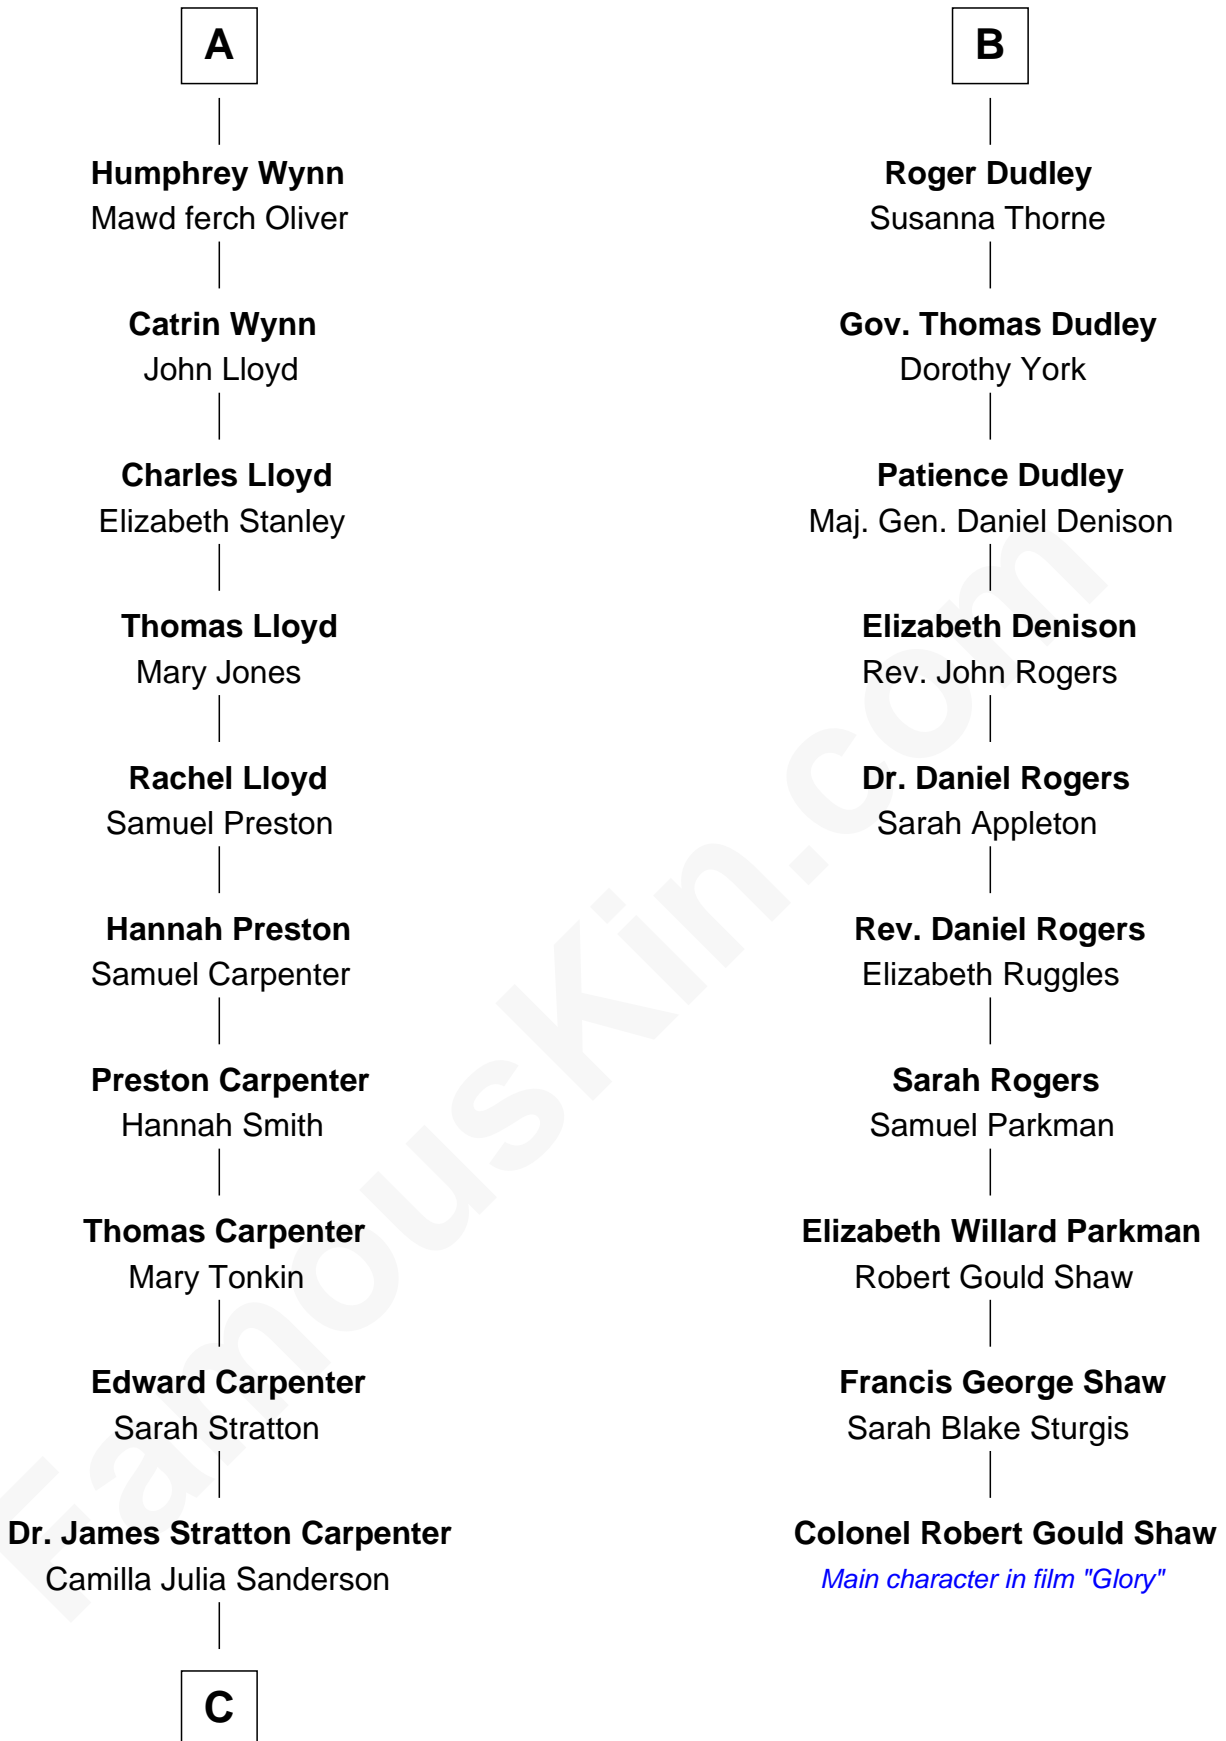

**FamousKin.com**  
**Relationship Chart of**  
**Mary Chapin Carpenter**  
*Singer and Songwriter*

**16th cousin 5 times removed of**  
**Colonel Robert Gould Shaw**  
*U.S. Civil War leader of film "Glory" fame*

**C**

—  
**Dr. John Thomas Carpenter**

Eliza Adelaide Hill

—  
**Dr. James Stratton Carpenter**

Lillian Louise Chapin

—  
**Chapin Carpenter**

Ruth Smythe

—  
**Chapin Carpenter**

Mary Bowie Robertson

—  
**Mary Chapin Carpenter**

*Singer and Songwriter*

FamousKin.com