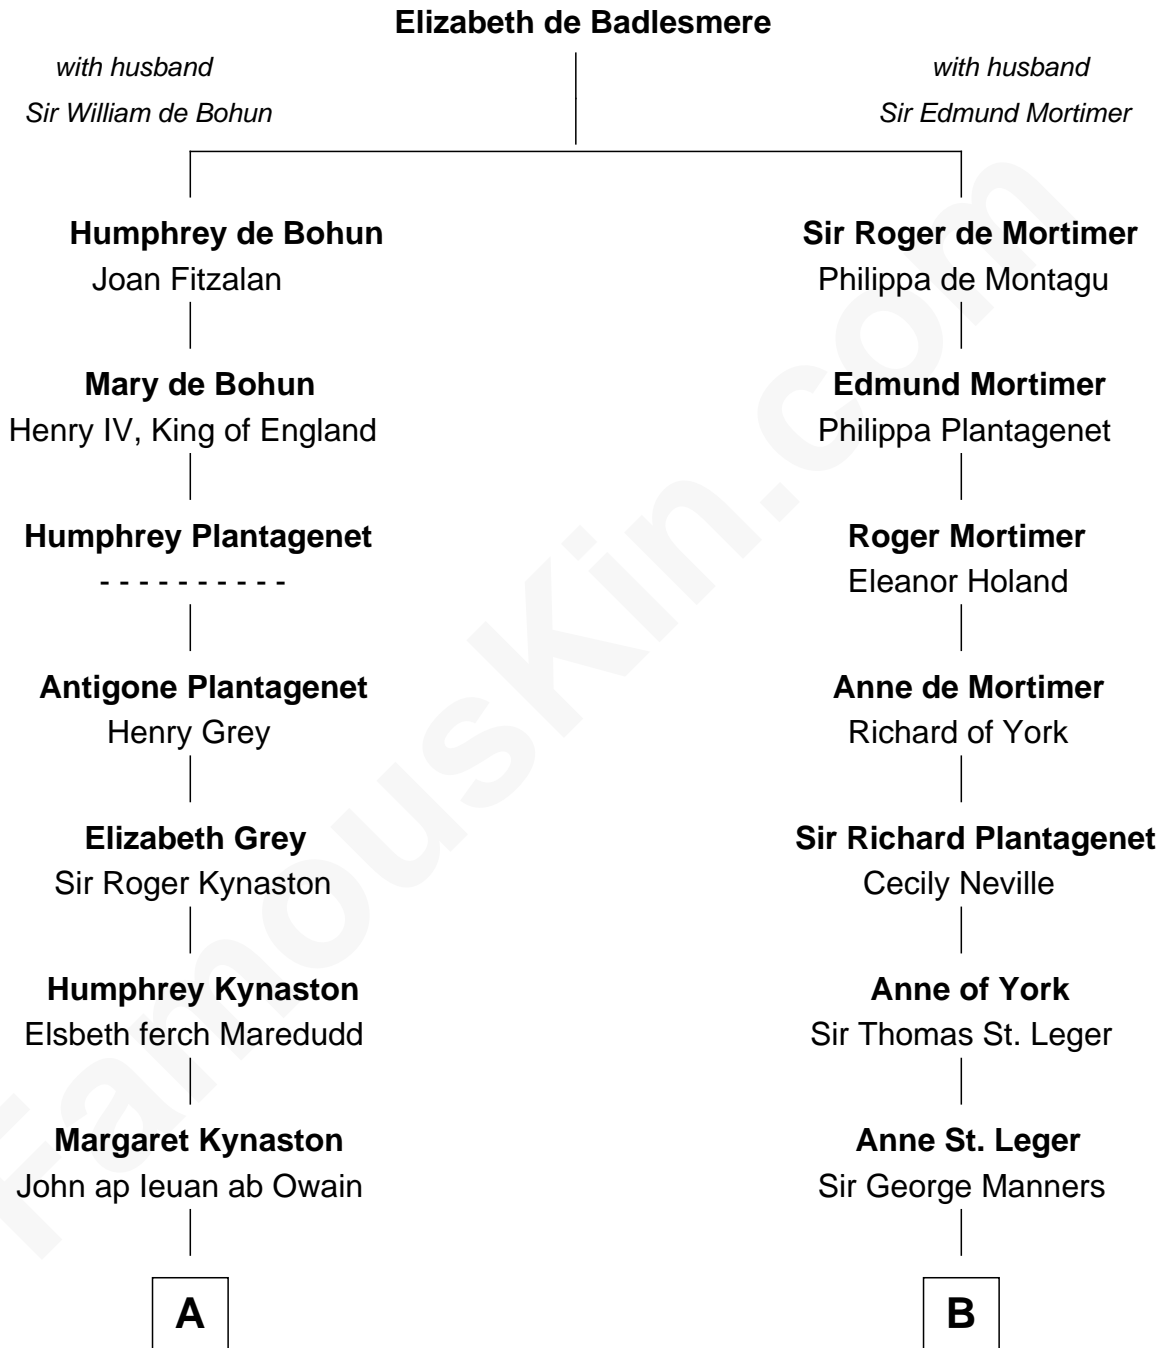

**FamousKin.com**  
**Relationship Chart of**  
**Mary Chapin Carpenter**  
*Singer and Songwriter*

19th cousin 2 times removed of  
**Steve McQueen**  
*Movie Actor*

**C**

**Dr. John Thomas Carpenter**

Eliza Adelaide Hill

**Dr. James Stratton Carpenter**

Lillian Louise Chapin

**Chapin Carpenter**

Ruth Smythe

**Chapin Carpenter**

Mary Bowie Robertson

**Mary Chapin Carpenter**

*Singer and Songwriter*