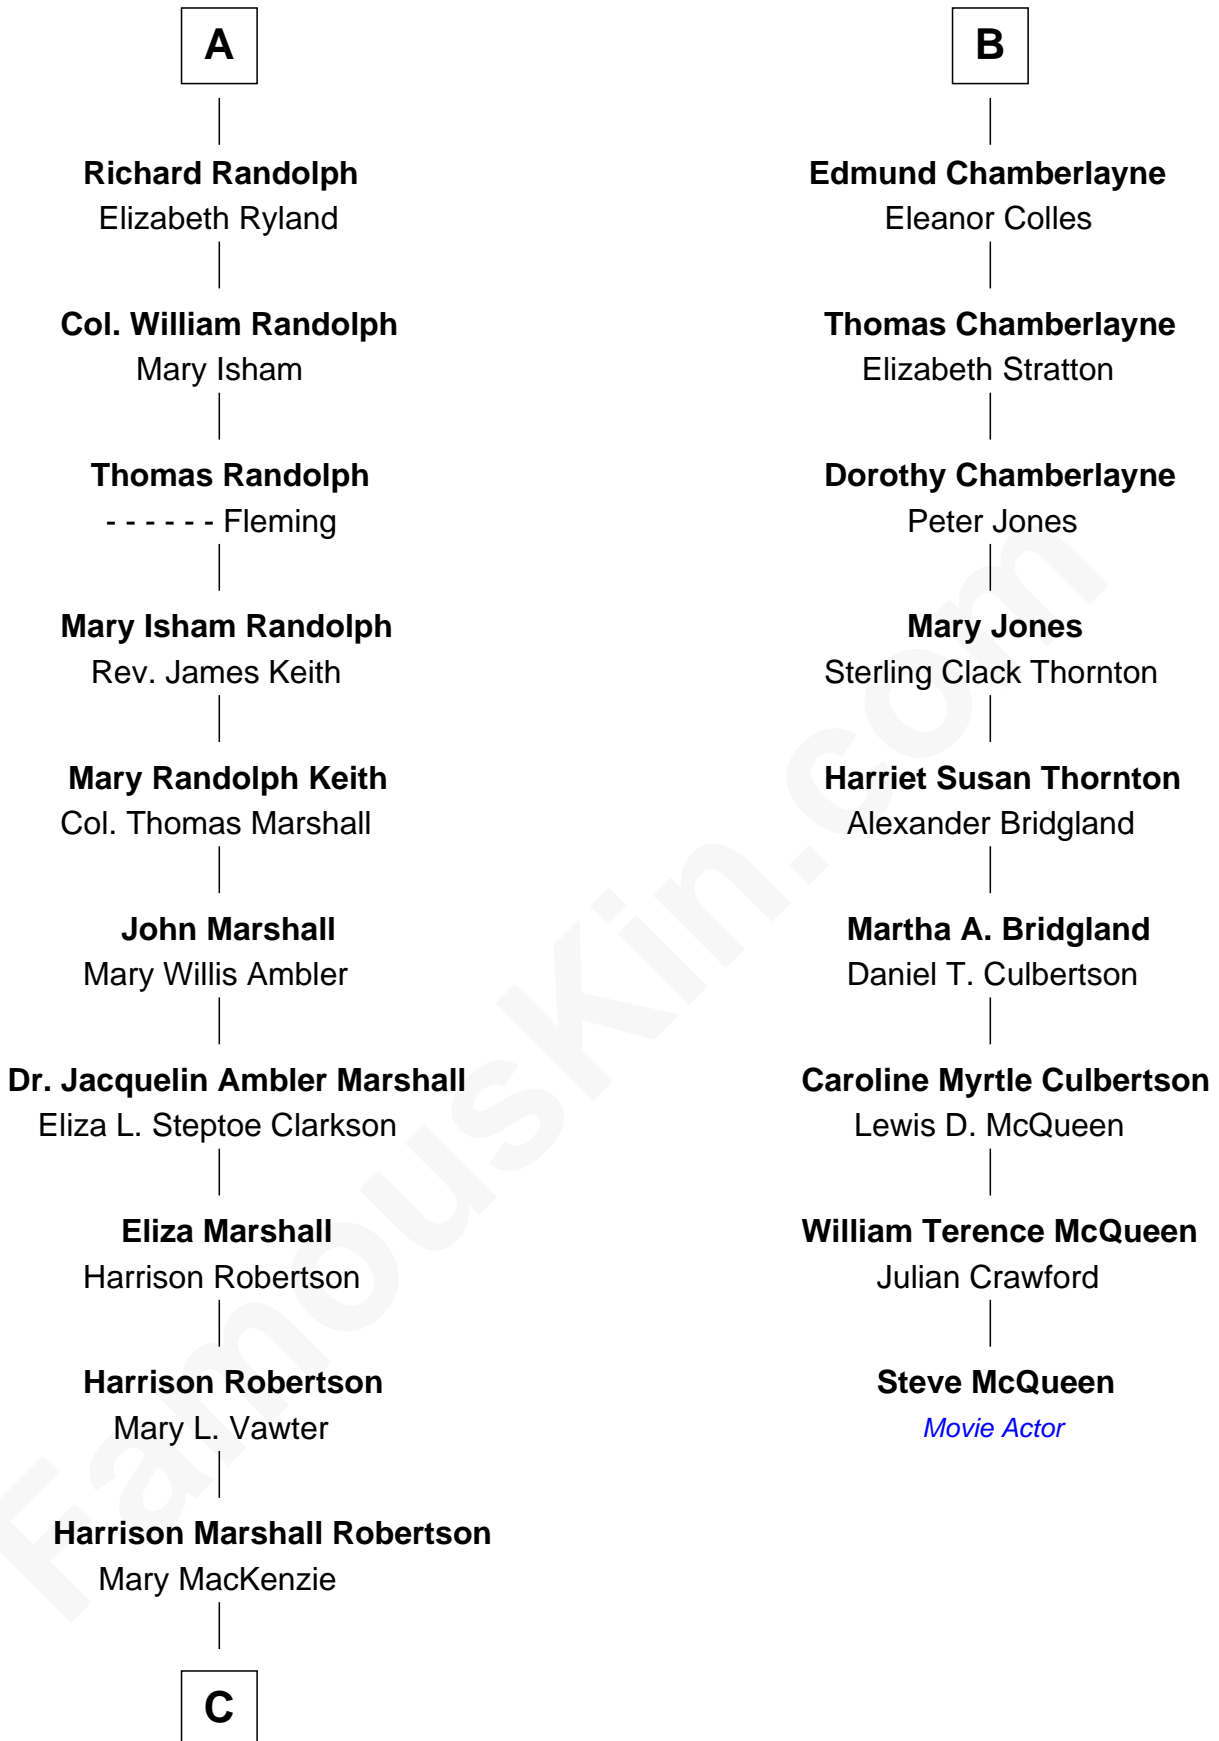

**FamousKin.com**  
**Relationship Chart of**  
**Mary Chapin Carpenter**  
*Singer and Songwriter*

15th cousin 3 times removed of  
**Steve McQueen**  
*Movie Actor*

**Sir Ralph Neville**  
 Joan Beaufort

**Dorothy Lane**  
 William Randolph

**A**

**Cecily Neville**

Sir Richard Plantagenet

**Anne of York**

Sir Thomas St. Leger

**Anne St. Leger**

Sir George Manners

**Margaret Manners**

Sir Henry Strangways

**Sir Giles Strangways**

Joan Wadham

**John Strangways**

Dorothy Thynne

**Grace Strangways**

Edmund Chamberlayne

**B**

**C**

—  
**Mary Bowie Robertson**

Chapin Carpenter

—  
**Mary Chapin Carpenter**

*Singer and Songwriter*

FamousKin.com