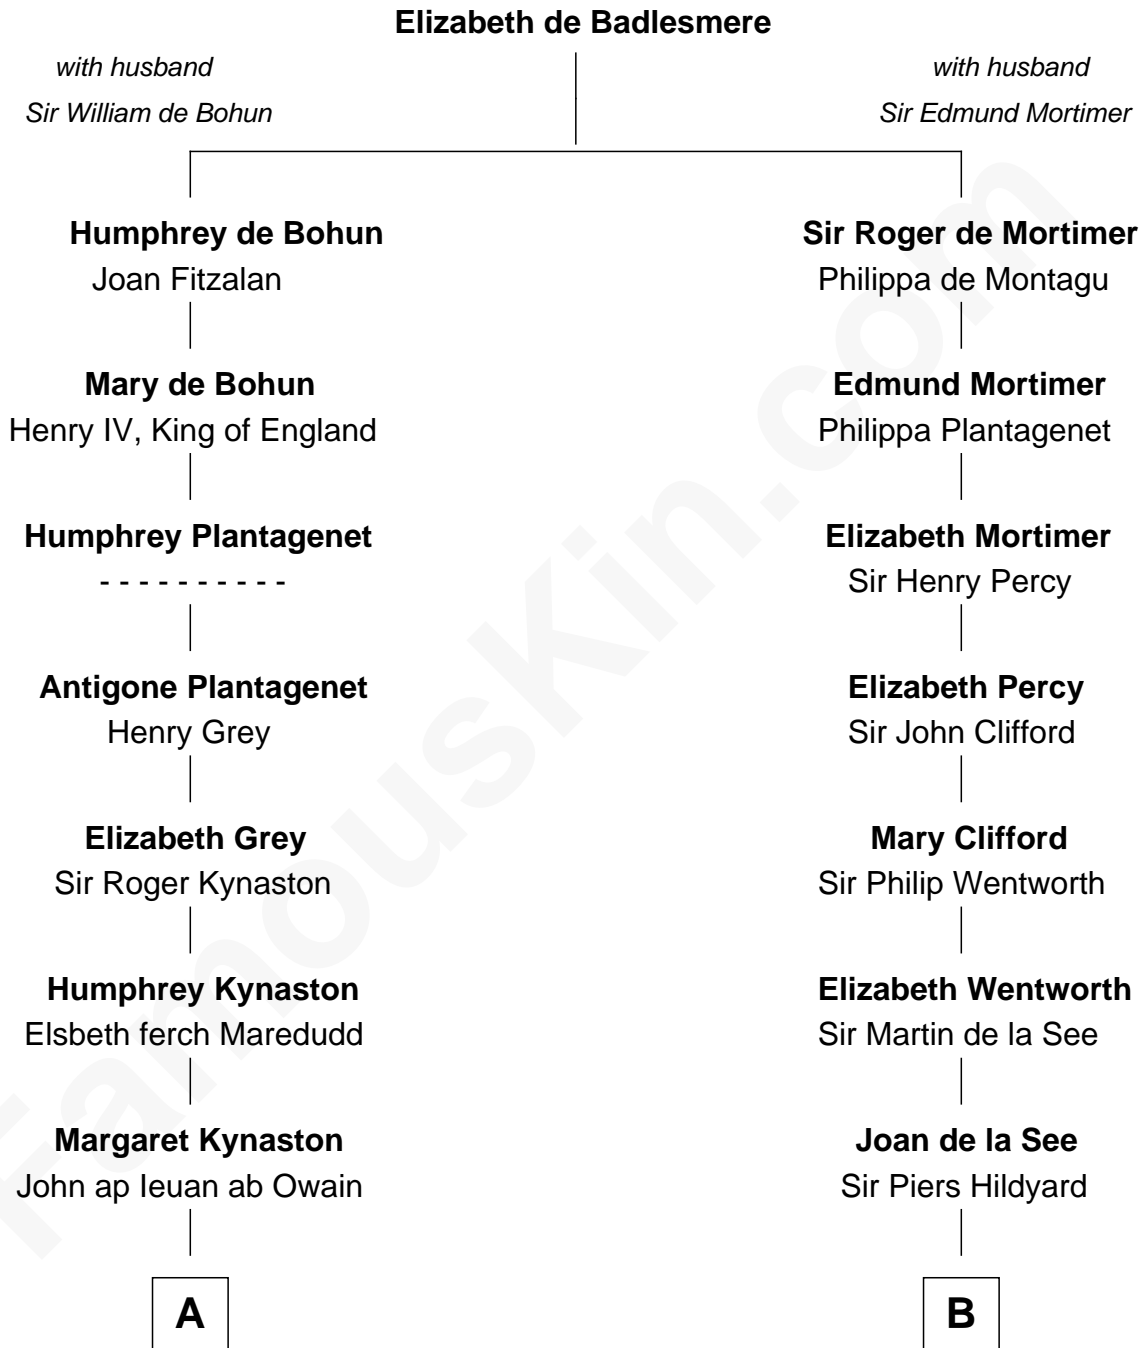

**FamousKin.com**  
**Relationship Chart of**  
**Mary Chapin Carpenter**  
*Singer and Songwriter*

**20th cousin 1 time removed of**  
**Roy Rogers**  
*Cowboy movie actor and singer*

**C**

**Dr. John Thomas Carpenter**

Eliza Adelaide Hill

**Dr. James Stratton Carpenter**

Lillian Louise Chapin

**Chapin Carpenter**

Ruth Smythe

**Chapin Carpenter**

Mary Bowie Robertson

**Mary Chapin Carpenter**

*Singer and Songwriter*

**D**

**Jacintha Kibbe**

William Womack

**Archer Womack**

Patricia Adeline Hatchett

**Mattie M. Womack**

Andrew E. Slye