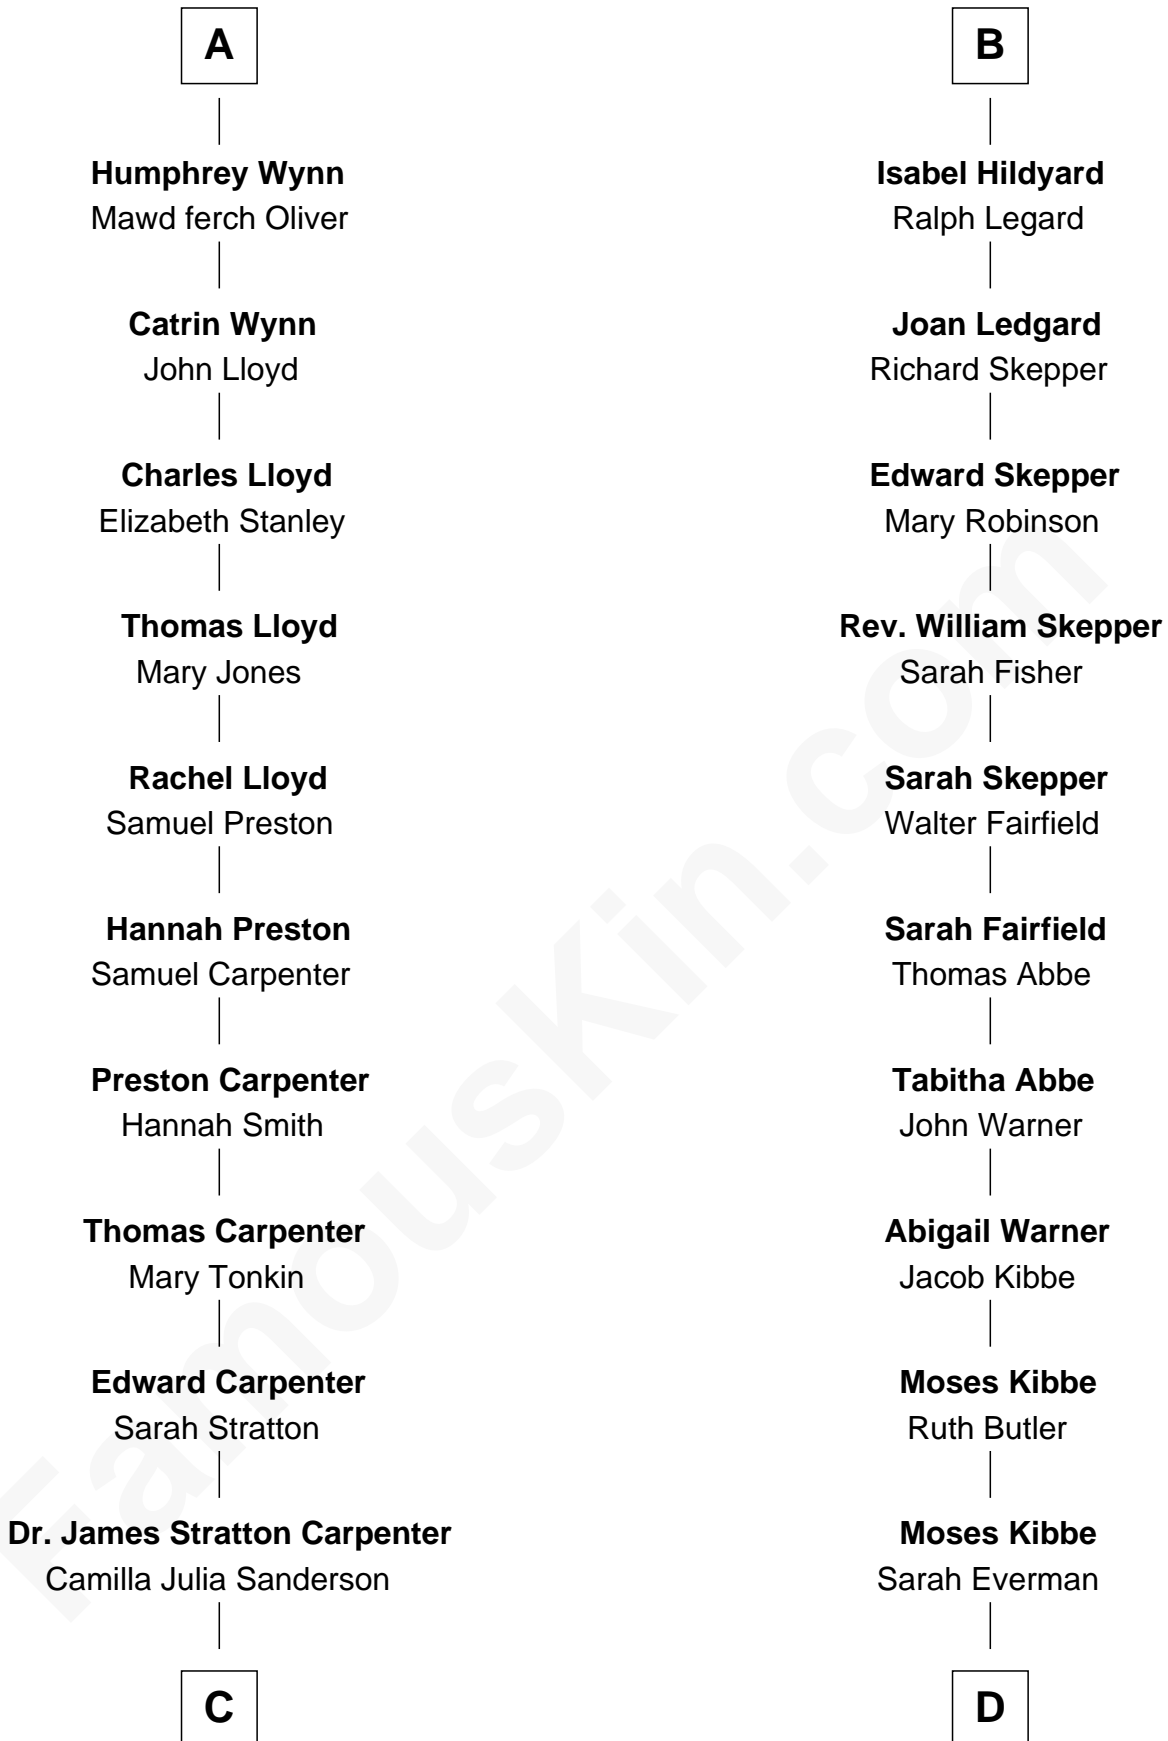

**FamousKin.com**  
**Relationship Chart of**  
**Mary Chapin Carpenter**  
*Singer and Songwriter*

**20th cousin 1 time removed of**  
**Roy Rogers**  
*Cowboy movie actor and singer*

**C**

**Dr. John Thomas Carpenter**

Eliza Adelaide Hill

**Dr. James Stratton Carpenter**

Lillian Louise Chapin

**Chapin Carpenter**

Ruth Smythe

**Chapin Carpenter**

Mary Bowie Robertson

**Mary Chapin Carpenter**

*Singer and Songwriter*

**D**

**Jacintha Kibbe**

William Womack

**Archer Womack**

Patricia Adeline Hatchett

**Mattie M. Womack**

Andrew E. Slye