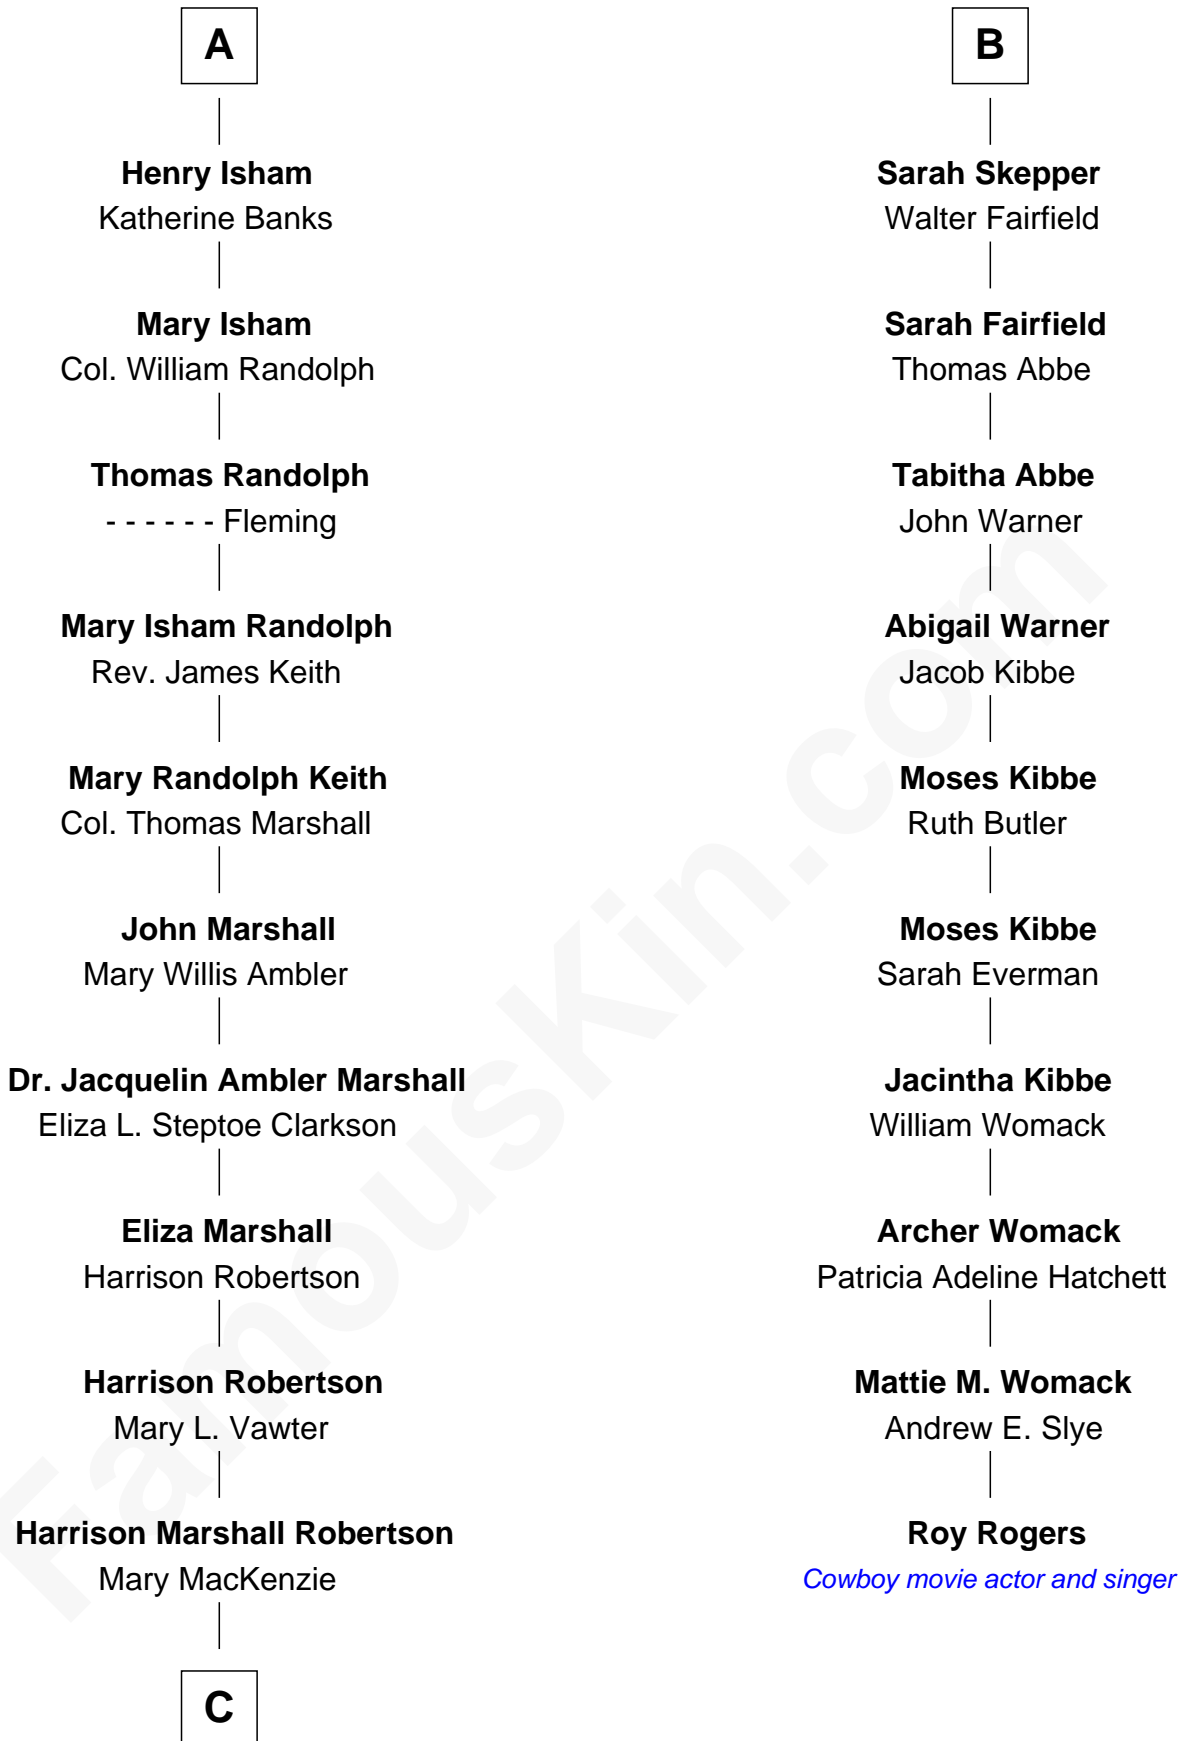

FamousKin.com
Relationship Chart of
Mary Chapin Carpenter
Singer and Songwriter

16th cousin 2 times removed of
Roy Rogers
Cowboy movie actor and singer

C

—
Mary Bowie Robertson

Chapin Carpenter

—
Mary Chapin Carpenter

Singer and Songwriter

FamousKin.com