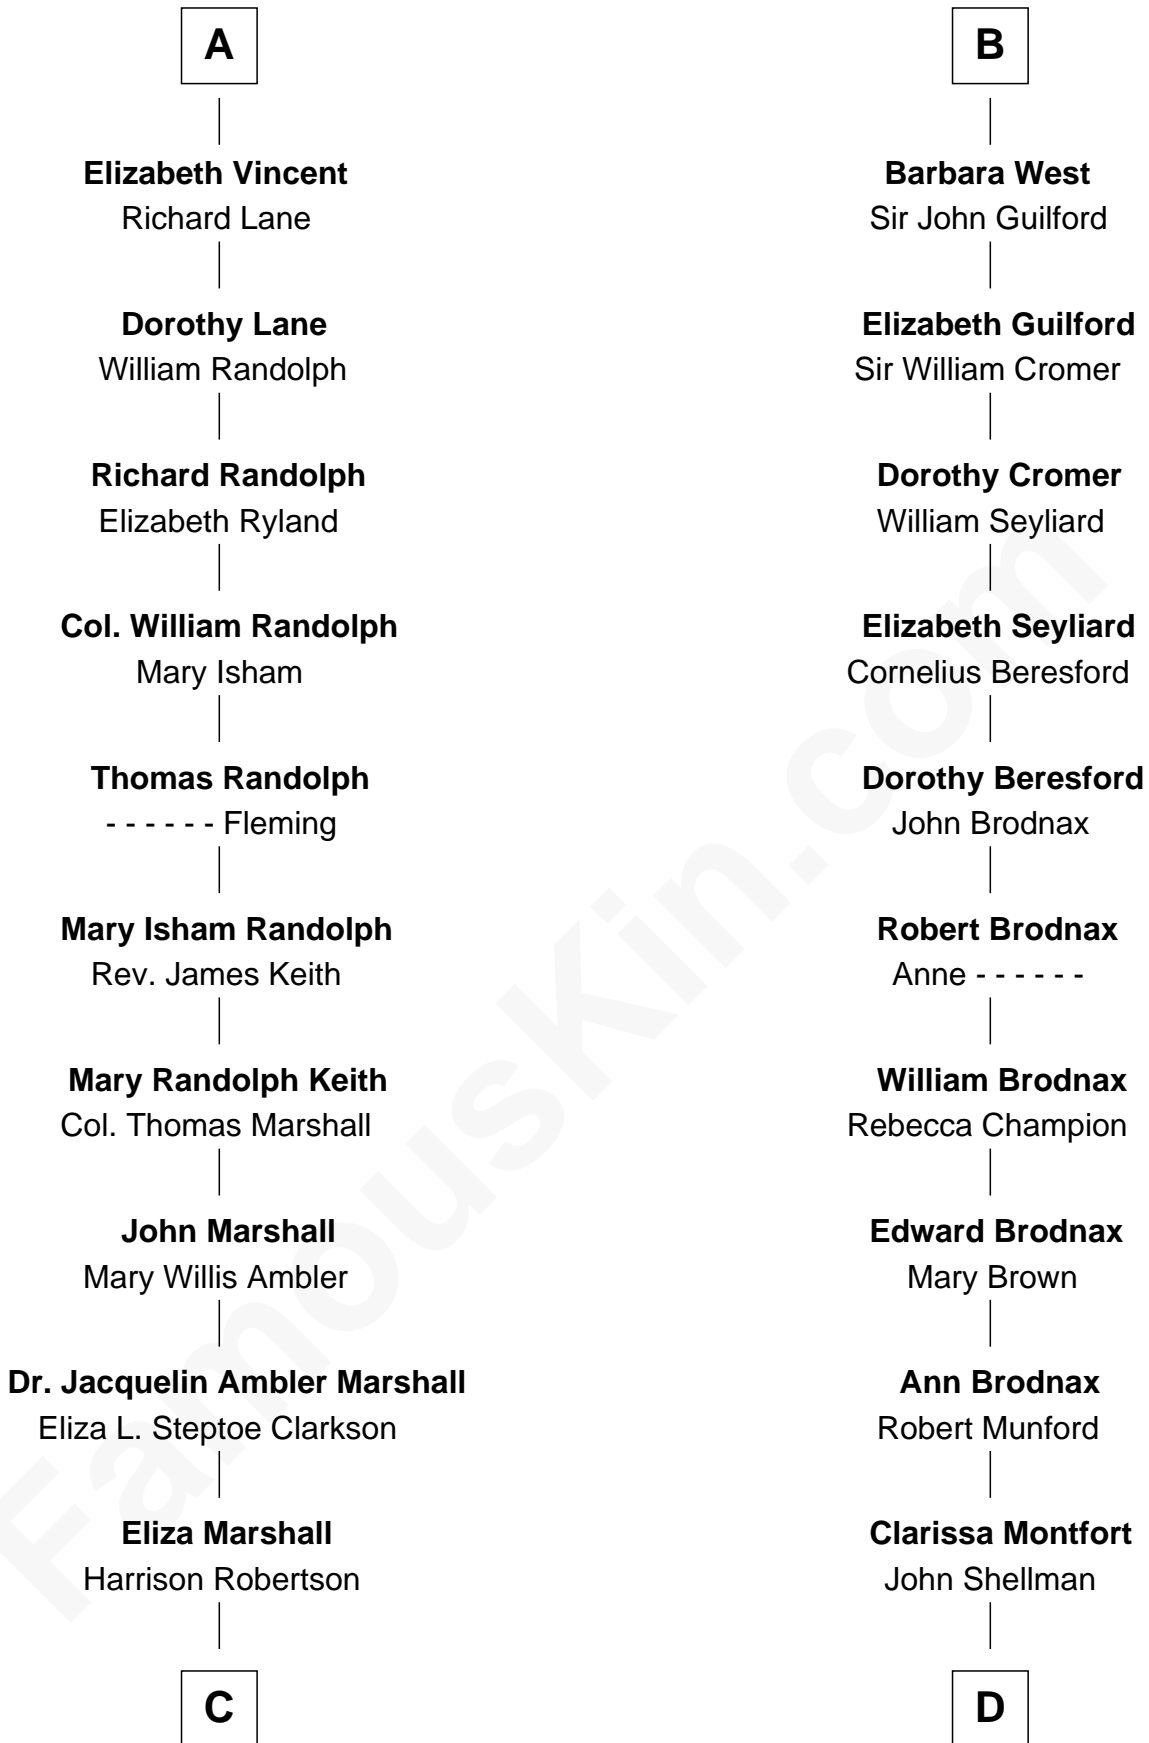

FamousKin.com
Relationship Chart of
Mary Chapin Carpenter
Singer and Songwriter

20th cousin 1 time removed of
George H. W. Bush
41st U.S. President

C

Harrison Robertson

Mary L. Vawter

Harrison Marshall Robertson

Mary MacKenzie

Mary Bowie Robertson

Chapin Carpenter

Mary Chapin Carpenter

Singer and Songwriter

D

Susan Montfort Shellman

Samuel Howard Fay

Harriet Eleanor Fay

Rev. James Smith Bush

Samuel Prescott Bush

Flora Sheldon

Prescott Sheldon Bush

Dorothy Wear Walker

George H. W. Bush

41st U.S. President