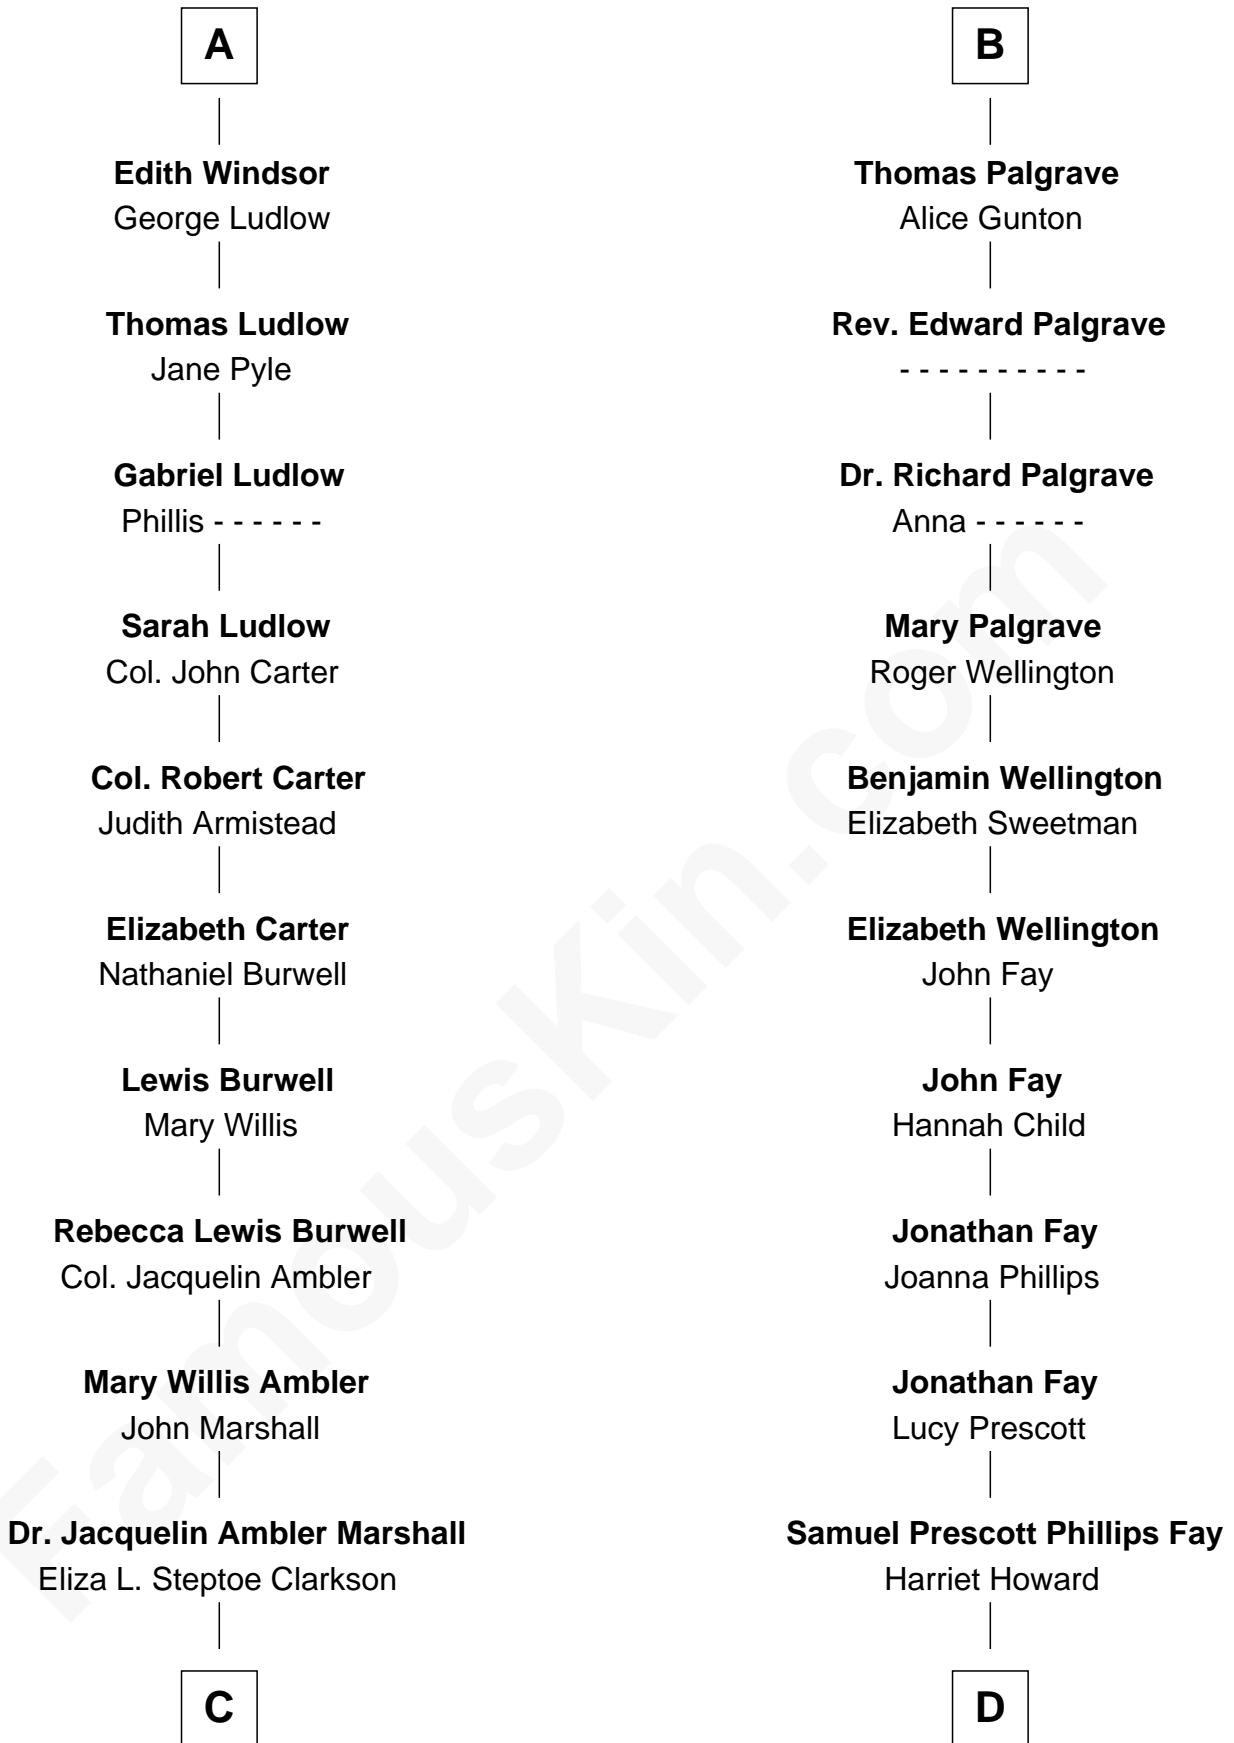

FamousKin.com Relationship Chart of

Mary Chapin Carpenter

Singer and Songwriter

21st cousin of

George H. W. Bush

41st U.S. President

Humphrey de Bohun

Elizabeth Plantagenet

C

Eliza Marshall
Harrison Robertson

Harrison Robertson
Mary L. Vawter

Harrison Marshall Robertson
Mary MacKenzie

Mary Bowie Robertson
Chapin Carpenter

Mary Chapin Carpenter
Singer and Songwriter

D

Samuel Howard Fay
Susan Montfort Shellman

Harriet Eleanor Fay
Rev. James Smith Bush

Samuel Prescott Bush
Flora Sheldon

Prescott Sheldon Bush
Dorothy Wear Walker

George H. W. Bush
41st U.S. President

FamousKin.com