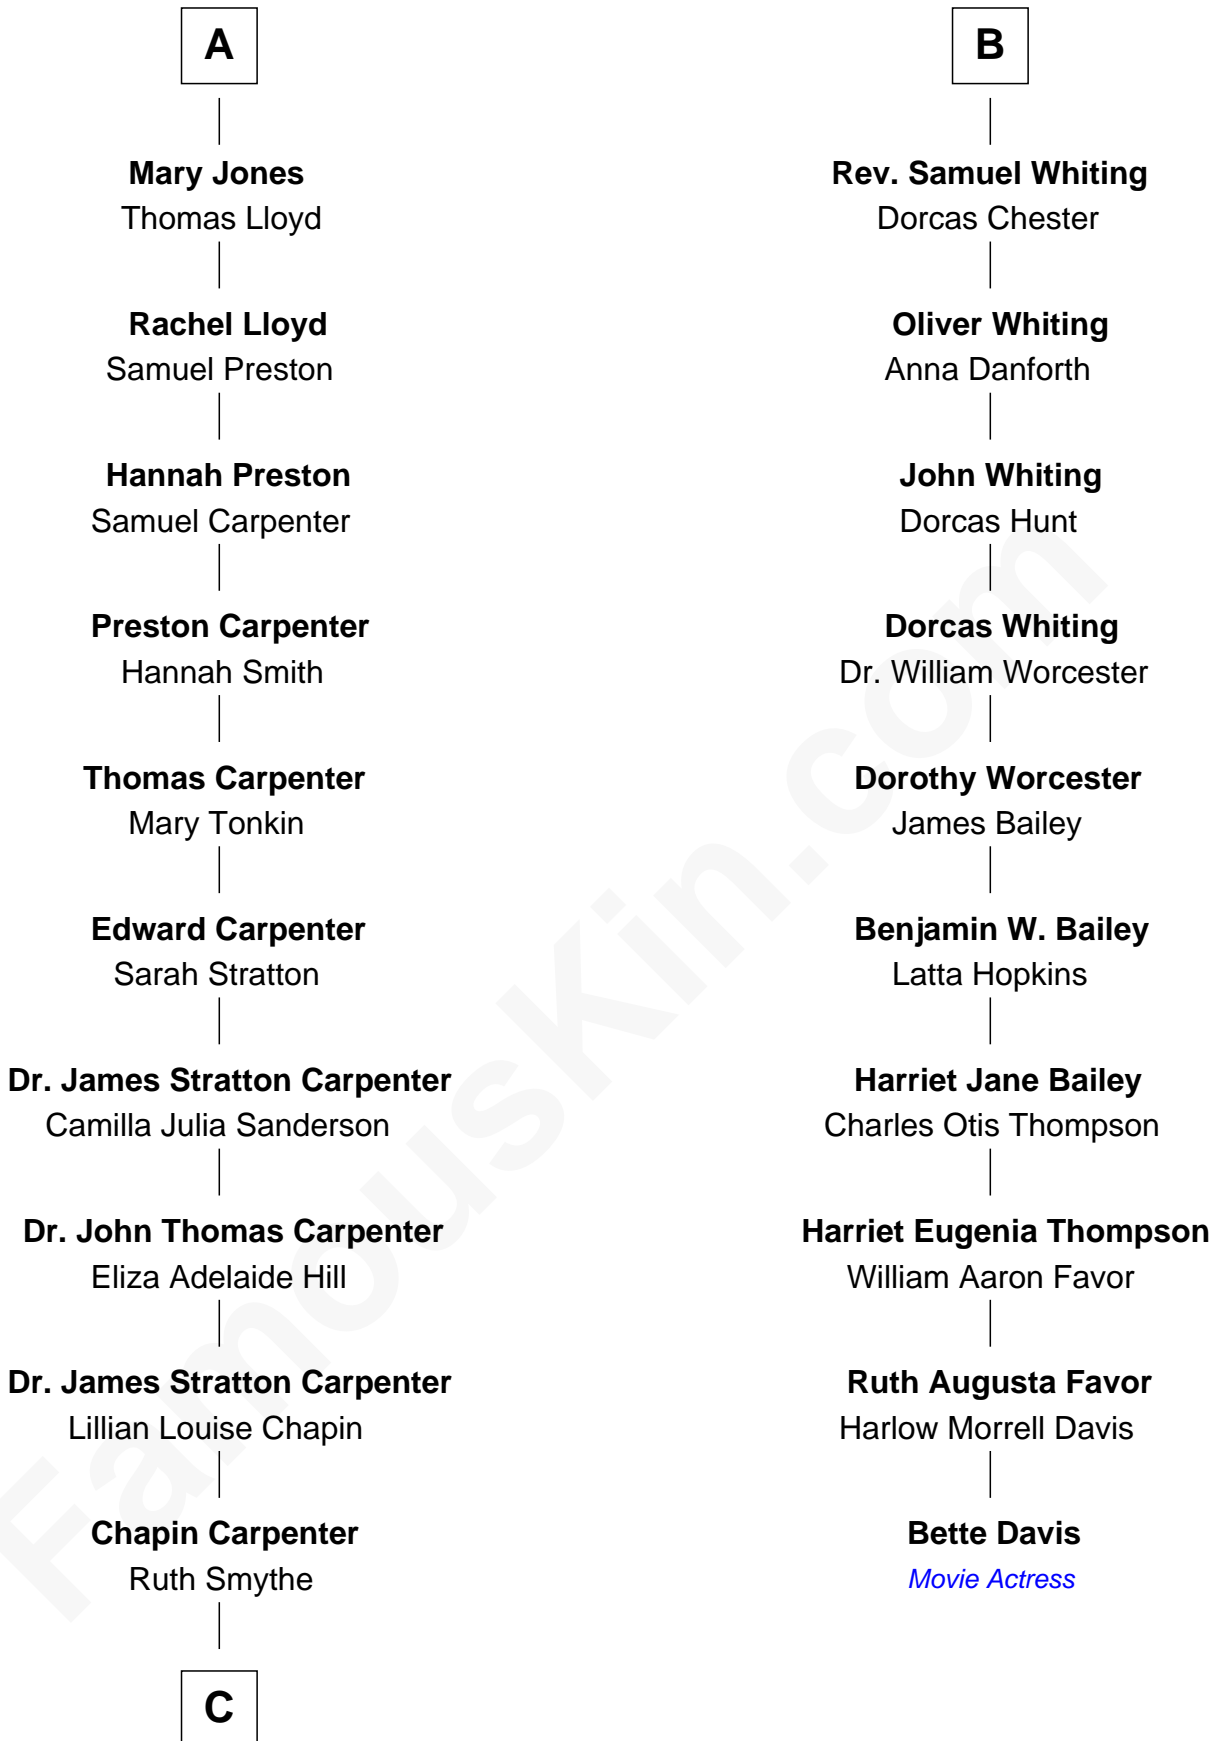

FamousKin.com
Relationship Chart of
Mary Chapin Carpenter
Singer and Songwriter

16th cousin 2 times removed of

Bette Davis
Movie Actress

Sir Robert Corbet
 Margaret - - - - -

C

—
Chapin Carpenter
Mary Bowie Robertson

—
Mary Chapin Carpenter
Singer and Songwriter

FamousKin.com