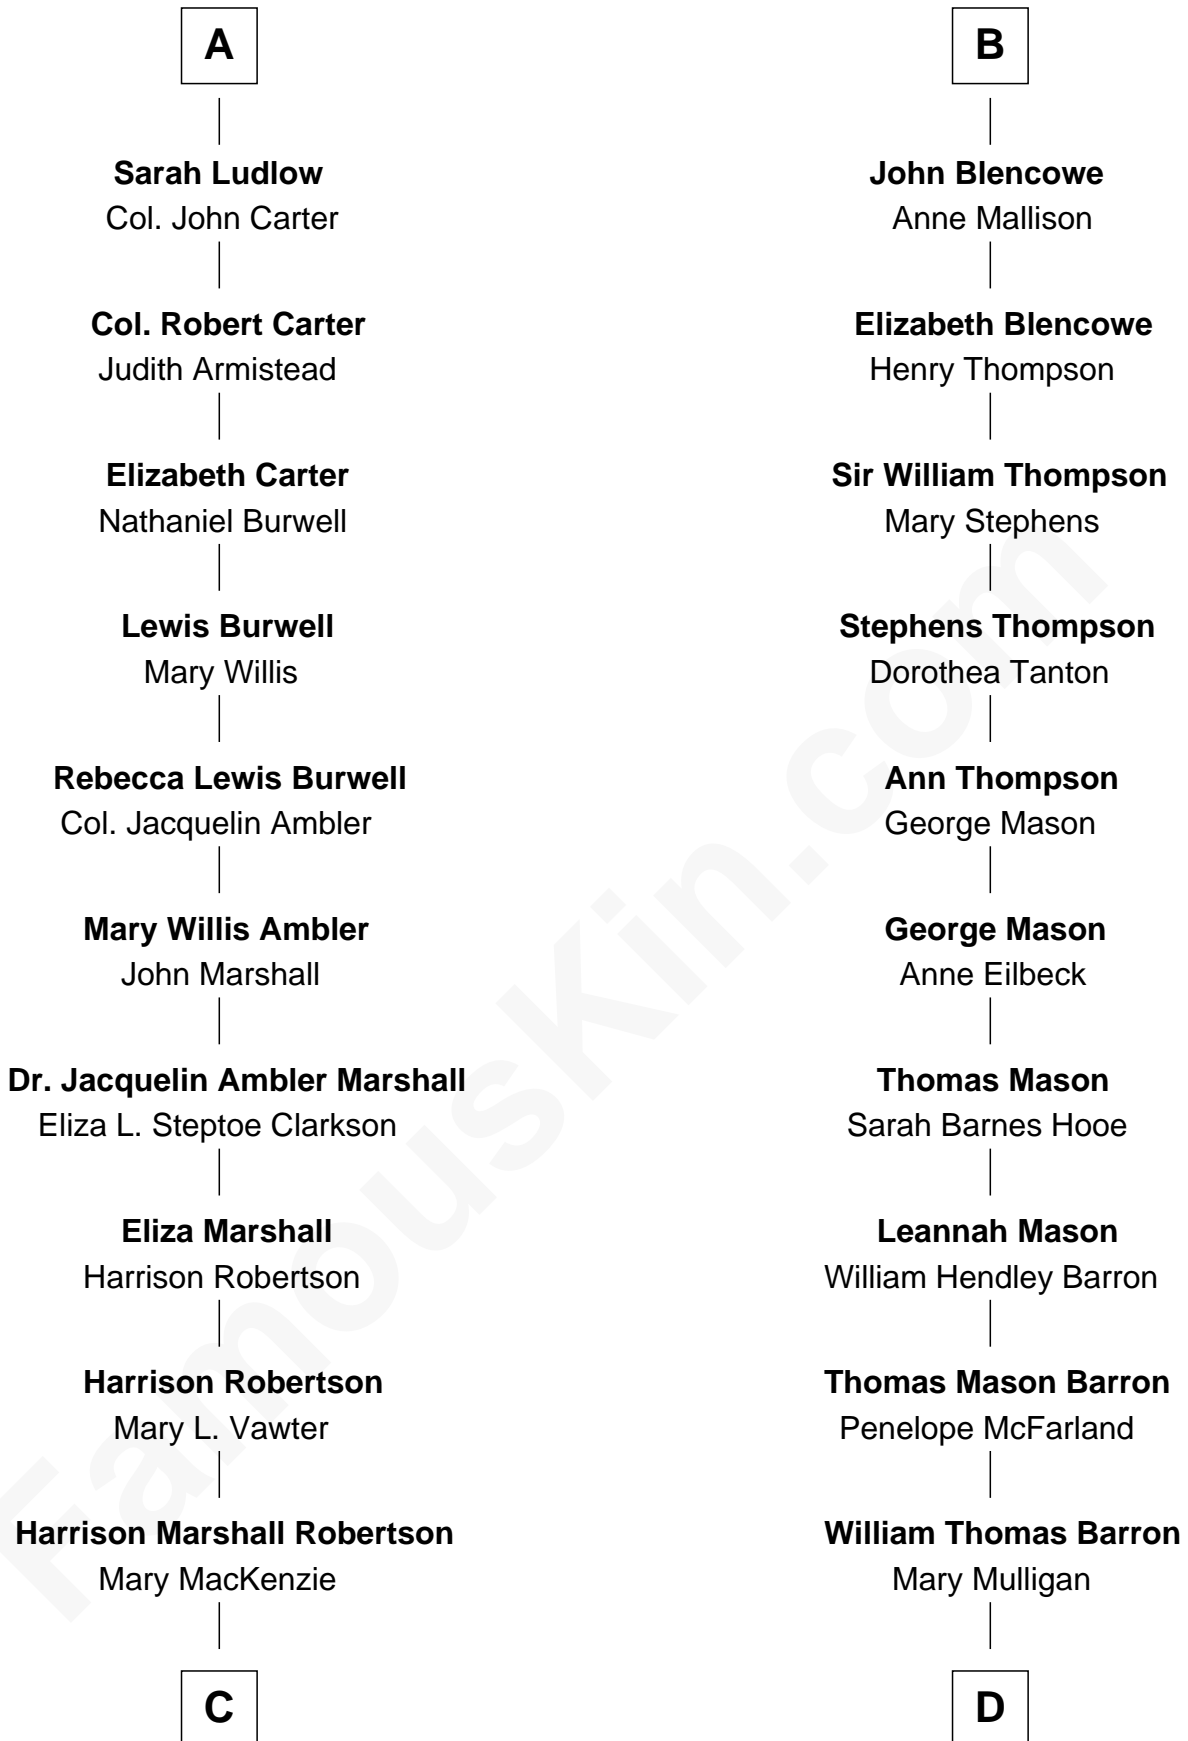

FamousKin.com
Relationship Chart of
Mary Chapin Carpenter
Singer and Songwriter

18th cousin 2 times removed of
Paris Hilton
Socialite and TV Personality

C

Mary Bowie Robertson

Chapin Carpenter

Mary Chapin Carpenter

Singer and Songwriter

D

Mary Adelaide Barron

Conrad Nicholson Hilton

Barron Hilton

Marilyn June Hawley

Richard Howard Hilton

Kathleen Elizabeth Avanzino