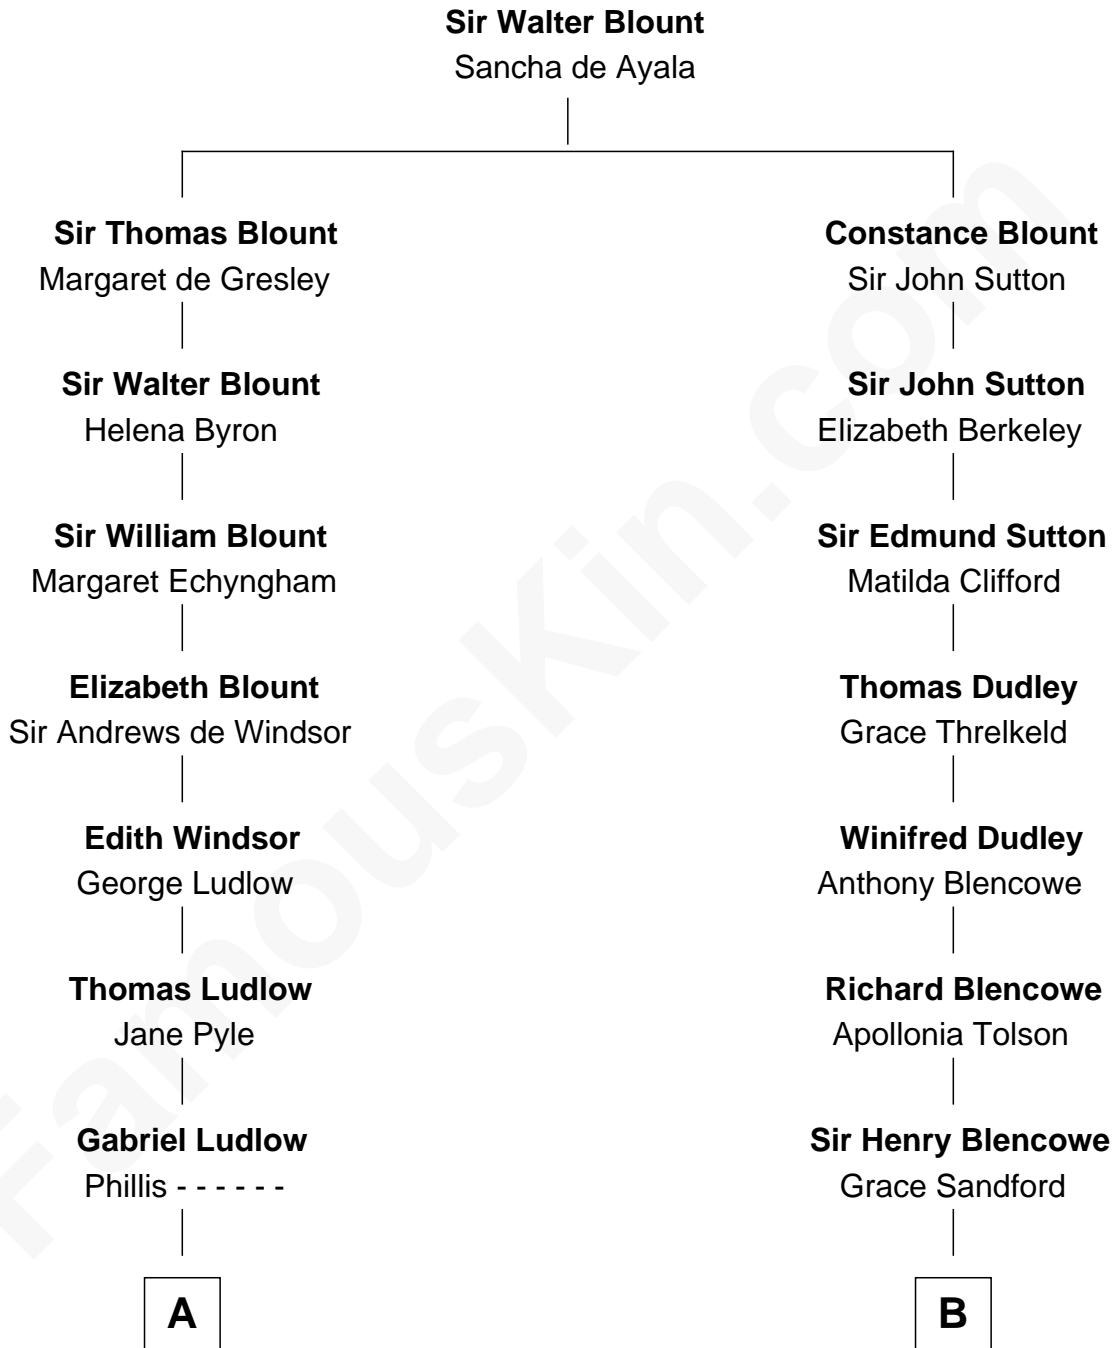

FamousKin.com
Relationship Chart of
Mary Chapin Carpenter
Singer and Songwriter

18th cousin 2 times removed of
Paris Hilton
Socialite and TV Personality

C

Mary Bowie Robertson

Chapin Carpenter

Mary Chapin Carpenter