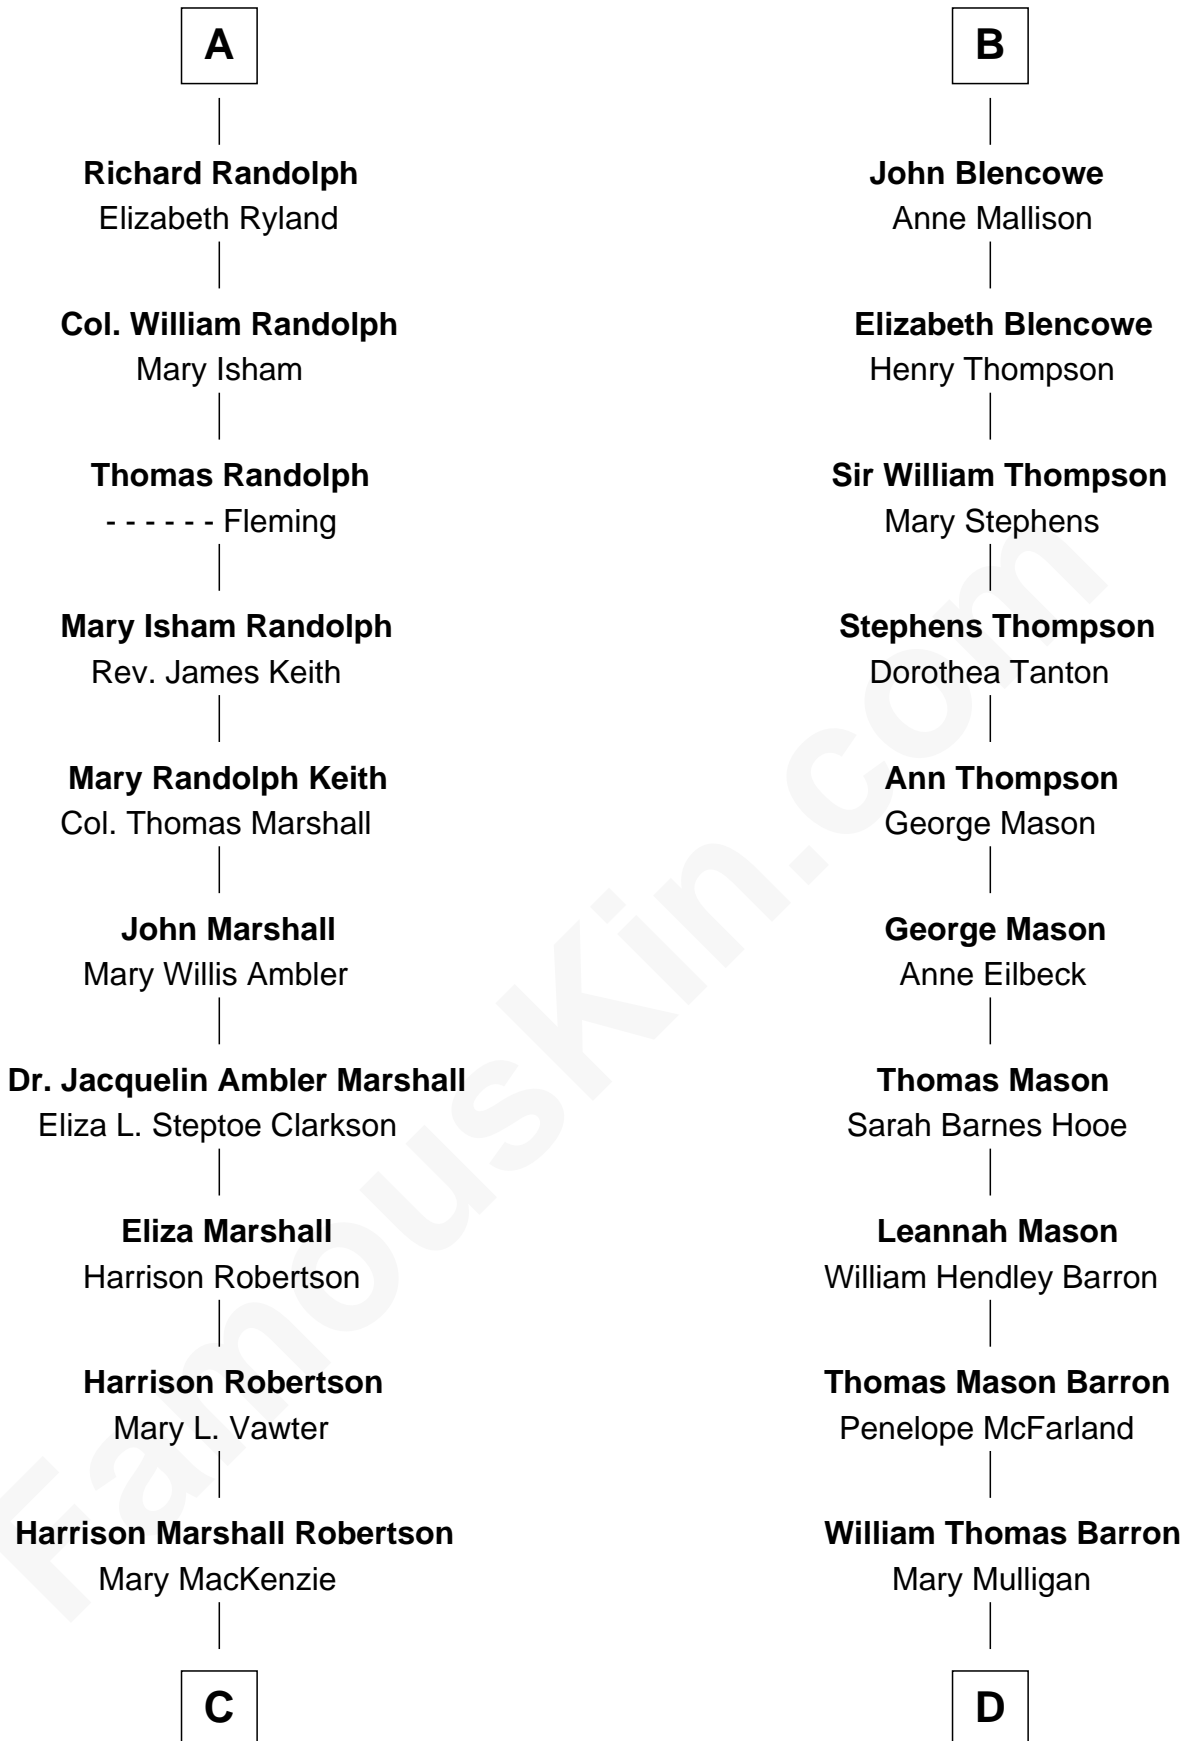

FamousKin.com
Relationship Chart of
Mary Chapin Carpenter
Singer and Songwriter

18th cousin 2 times removed of
Paris Hilton
Socialite and TV Personality

C

Mary Bowie Robertson

Chapin Carpenter

Mary Chapin Carpenter

Singer and Songwriter

D

Mary Adelaide Barron

Conrad Nicholson Hilton

Barron Hilton

Marilyn June Hawley

Richard Howard Hilton

Kathleen Elizabeth Avanzino