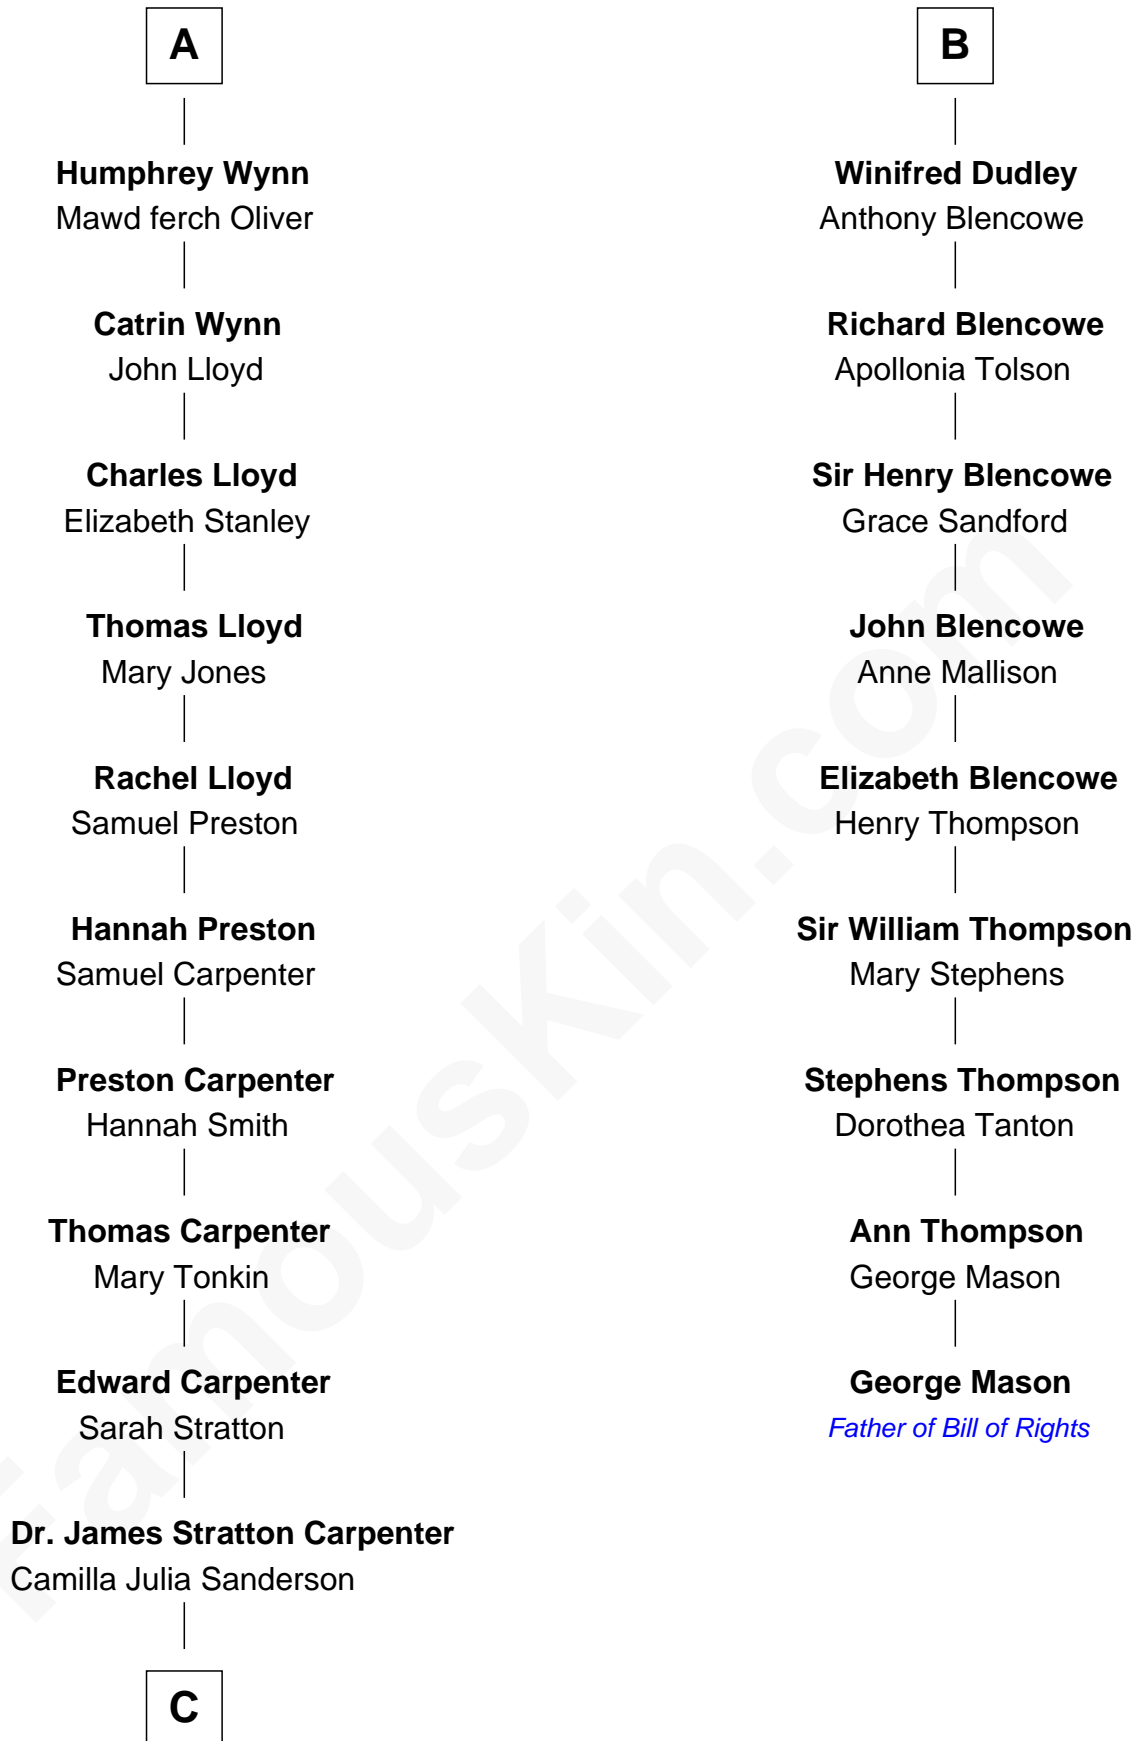

FamousKin.com
Relationship Chart of
Mary Chapin Carpenter
Singer and Songwriter

15th cousin 6 times removed of
George Mason
Father of the U.S. Bill of Rights

C

—
Dr. John Thomas Carpenter

Eliza Adelaide Hill

—
Dr. James Stratton Carpenter

Lillian Louise Chapin

—
Chapin Carpenter

Ruth Smythe

—
Chapin Carpenter

Mary Bowie Robertson

—
Mary Chapin Carpenter

Singer and Songwriter