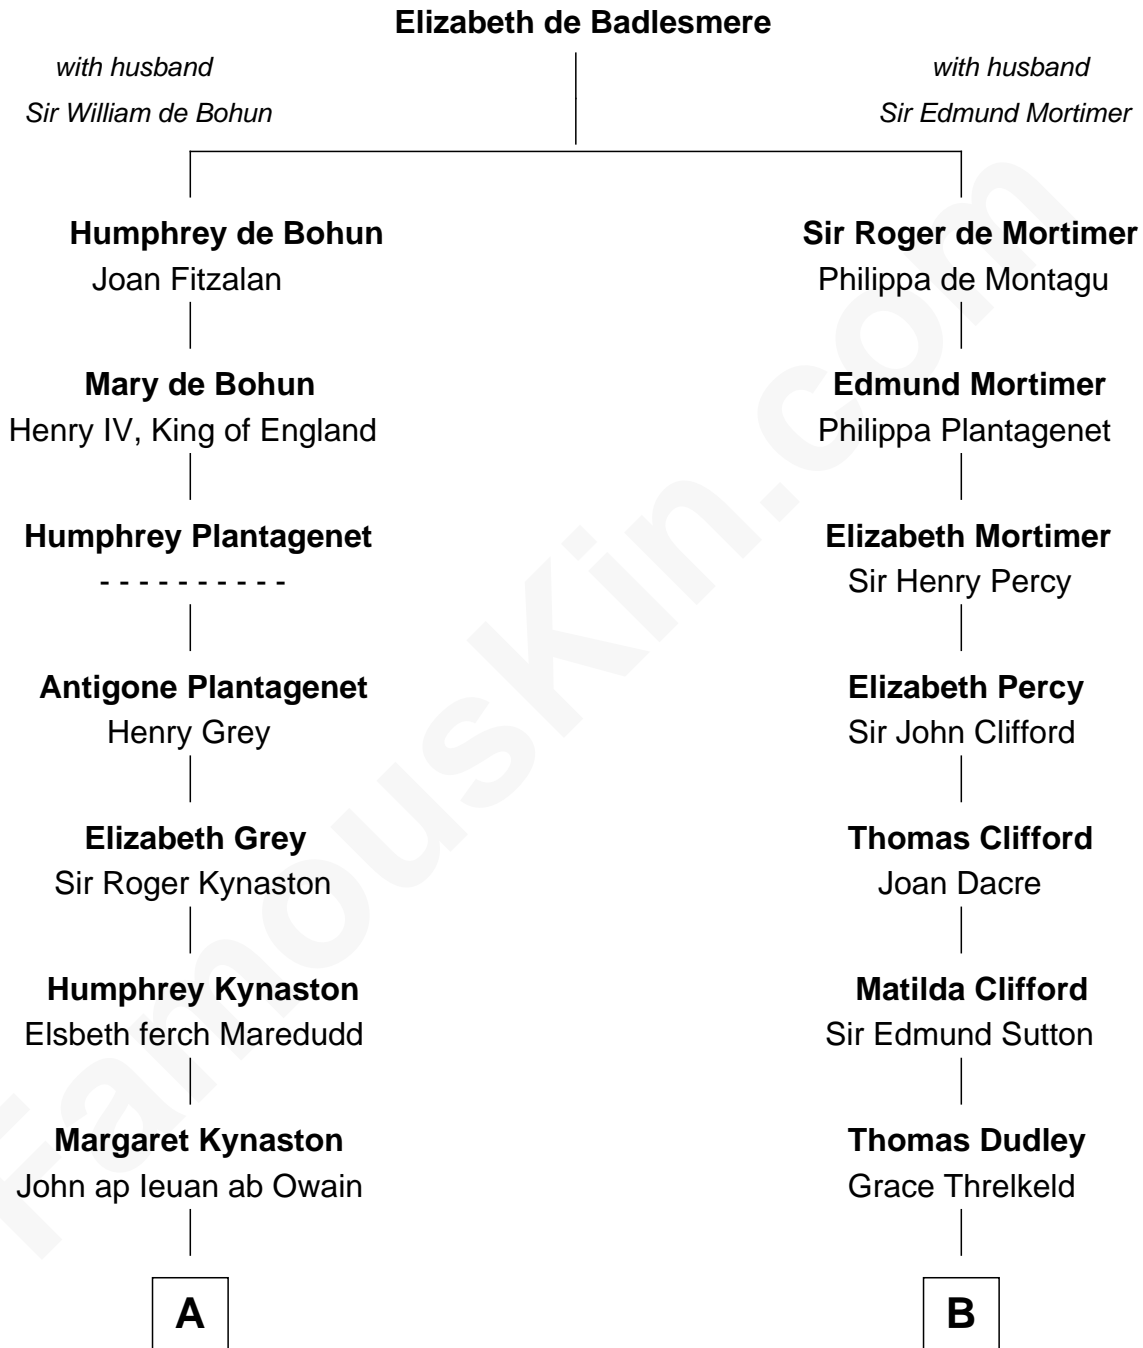

FamousKin.com
Relationship Chart of
Mary Chapin Carpenter
Singer and Songwriter

15th cousin 6 times removed of
George Mason
Father of the U.S. Bill of Rights

C

—
Dr. John Thomas Carpenter

Eliza Adelaide Hill

—
Dr. James Stratton Carpenter

Lillian Louise Chapin

—
Chapin Carpenter

Ruth Smythe

—
Chapin Carpenter

Mary Bowie Robertson

—
Mary Chapin Carpenter

Singer and Songwriter