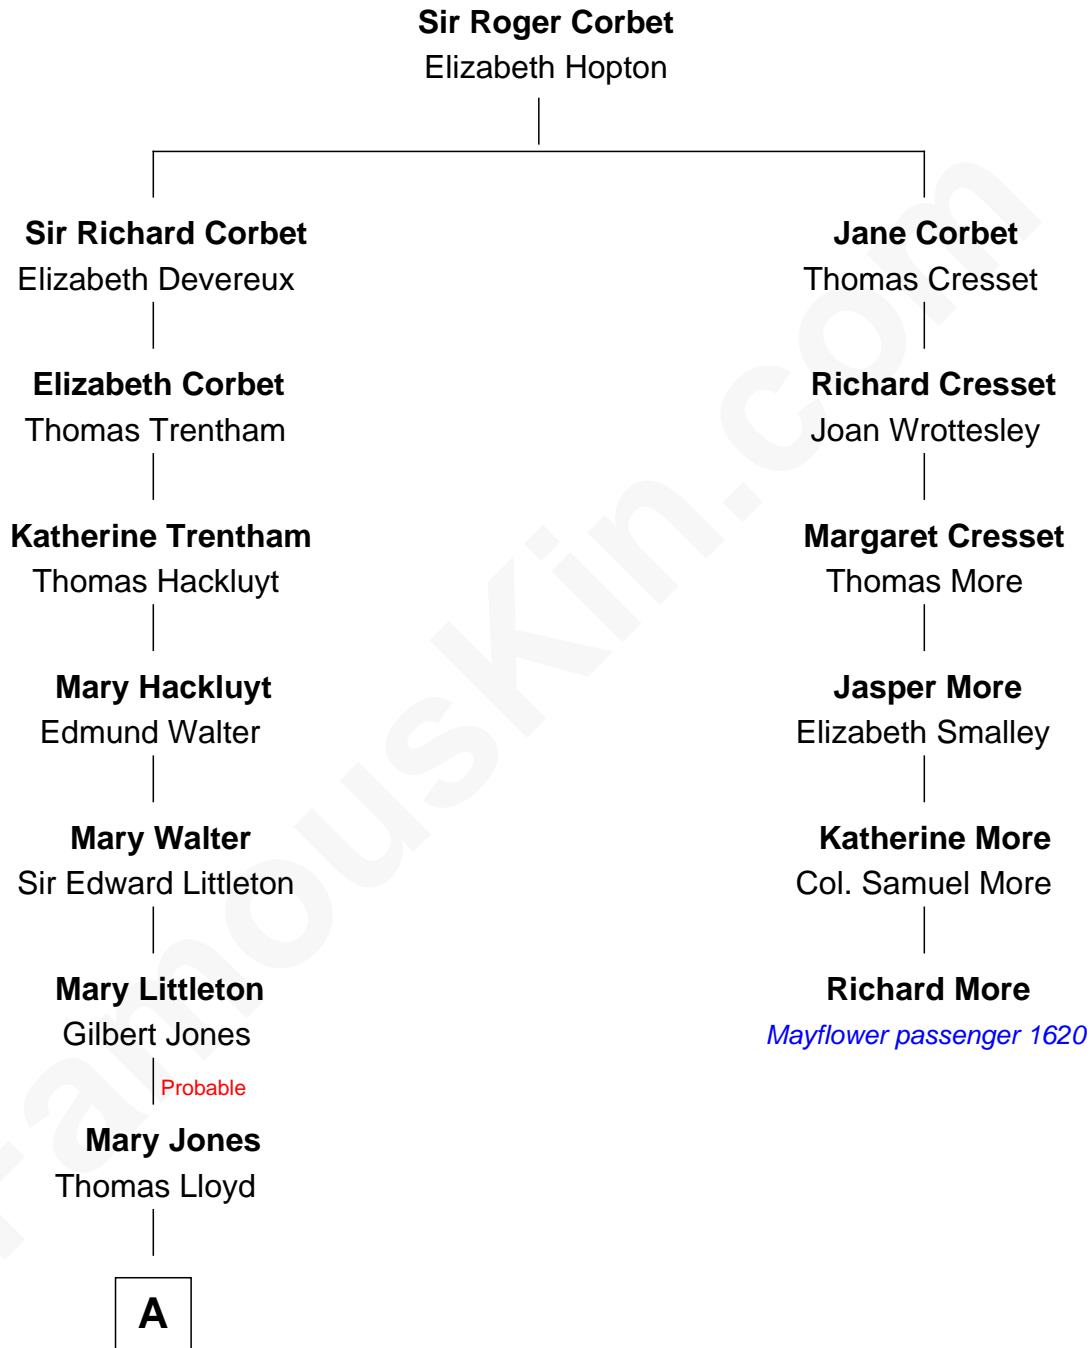

FamousKin.com
Relationship Chart of
Mary Chapin Carpenter
Singer and Songwriter

5th cousin 12 times removed of

Richard More
(c1614 - c1696) Mayflower passenger 1620

A

Rachel Lloyd
Samuel Preston

Hannah Preston
Samuel Carpenter