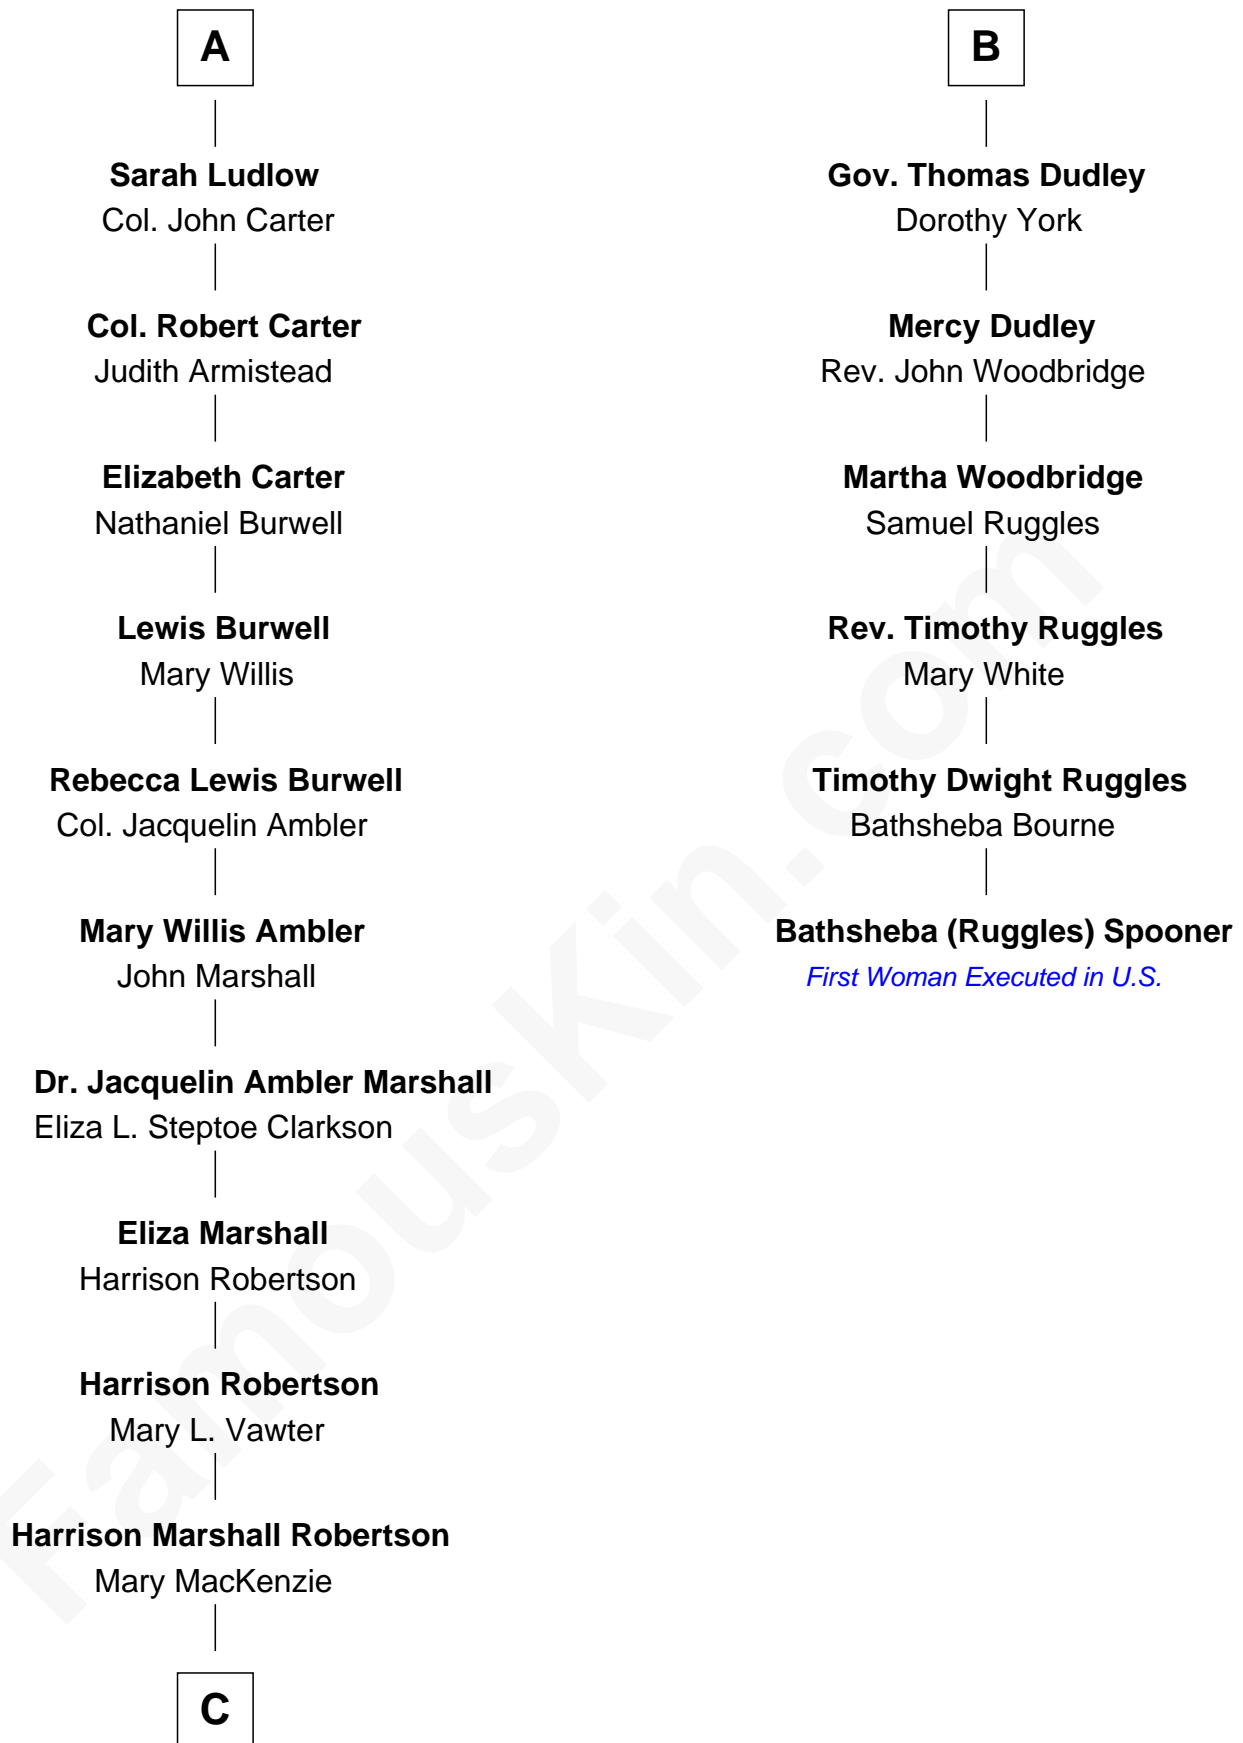

FamousKin.com
Relationship Chart of
Mary Chapin Carpenter
Singer and Songwriter

12th cousin 6 times removed of

Bathsheba (Ruggles) Spooner

First woman executed for murder in U.S. by non-British government

C

—
Mary Bowie Robertson

Chapin Carpenter

—
Mary Chapin Carpenter

Singer and Songwriter

FamousKin.com