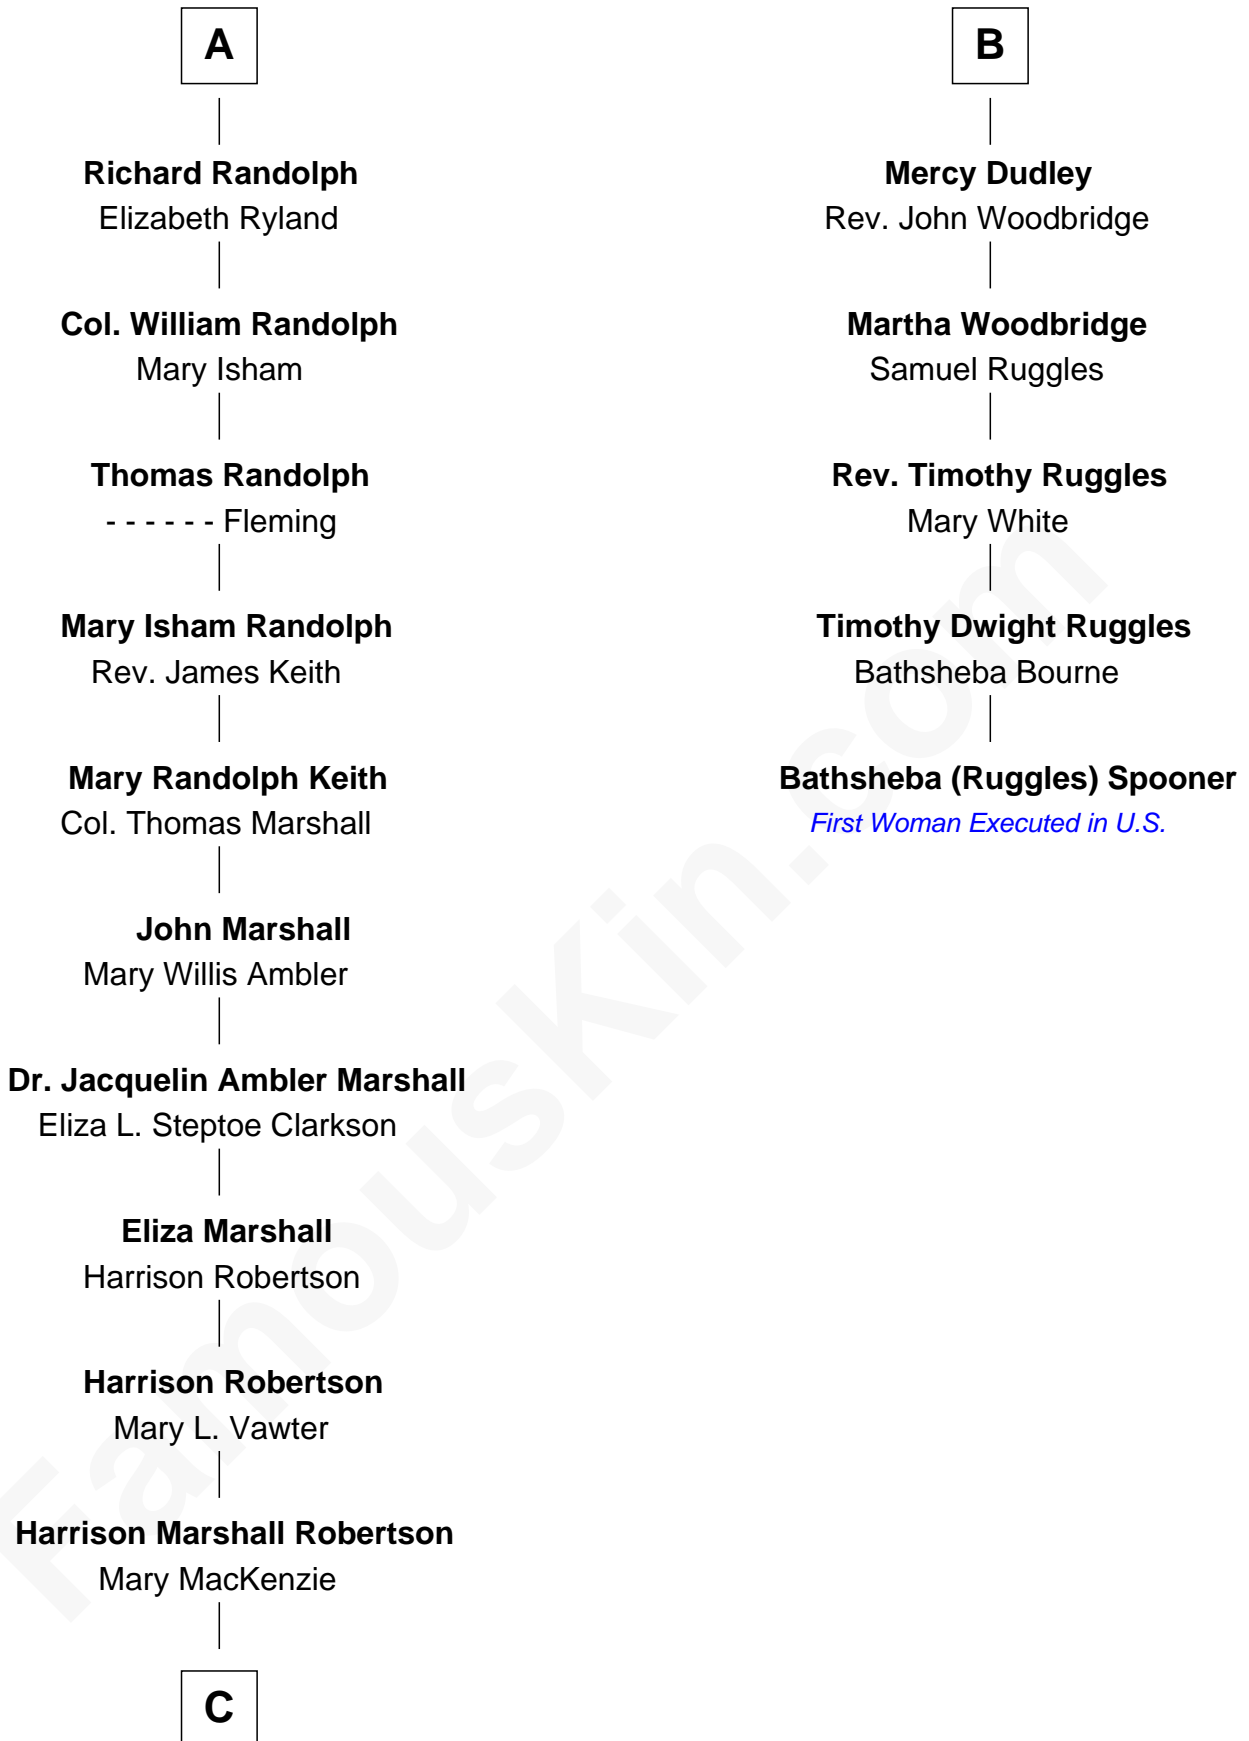

FamousKin.com
Relationship Chart of
Mary Chapin Carpenter
Singer and Songwriter

11th cousin 7 times removed of

Bathsheba (Ruggles) Spooner

First woman executed for murder in U.S. by non-British government

C

—
Mary Bowie Robertson

Chapin Carpenter

—
Mary Chapin Carpenter

Singer and Songwriter

FamousKin.com